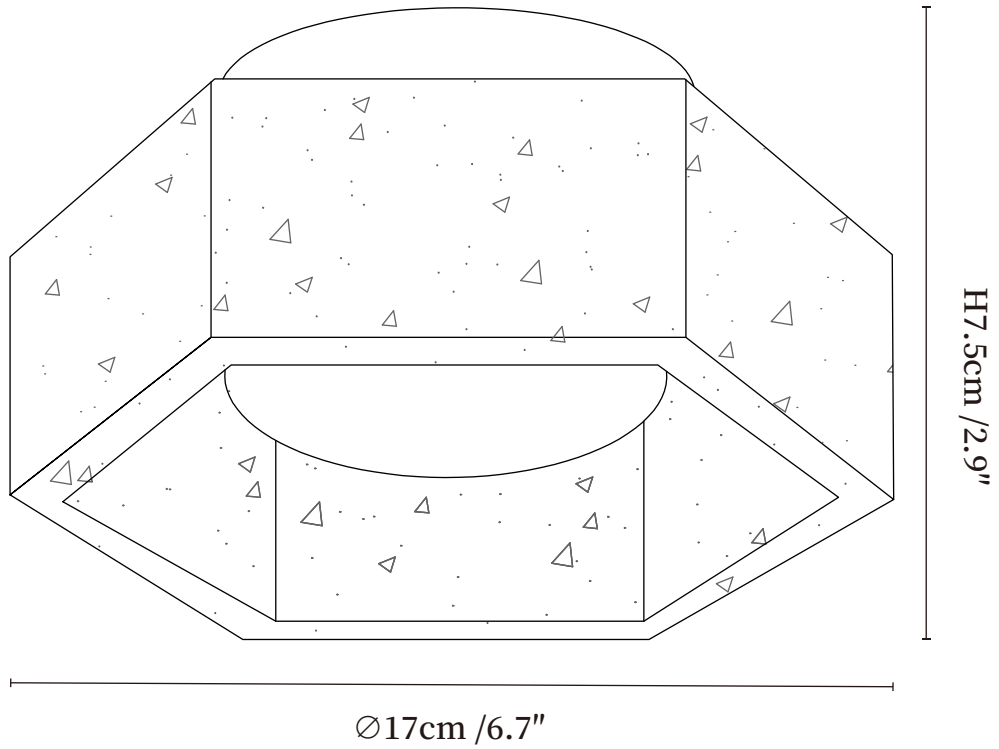

SPECIFICATION SHEET

SPECIFICATION DETAILS

*For custom options, consult factory for details

Fixture Dimensions	$\text{Ø} 6.7'' \times \text{H} 2.9''$
Light source	Integrated LED
Wattage	~15W
Voltage	AC 110-240V
Dimming	Not supported
CRI(Ra)	90+CRI
Mounting	Hardwired.
LED Rated Life	30000 hours
Color Temperature	Warm Light (3000K), Neutral Light (4000K), Cool Light (6000K)
Control method	Compatible with common wall switches (not included)
Finishes	Yellow Travertine.
Shade Details	White.
Material	Yellow Travertine, Acrylic, Wood.