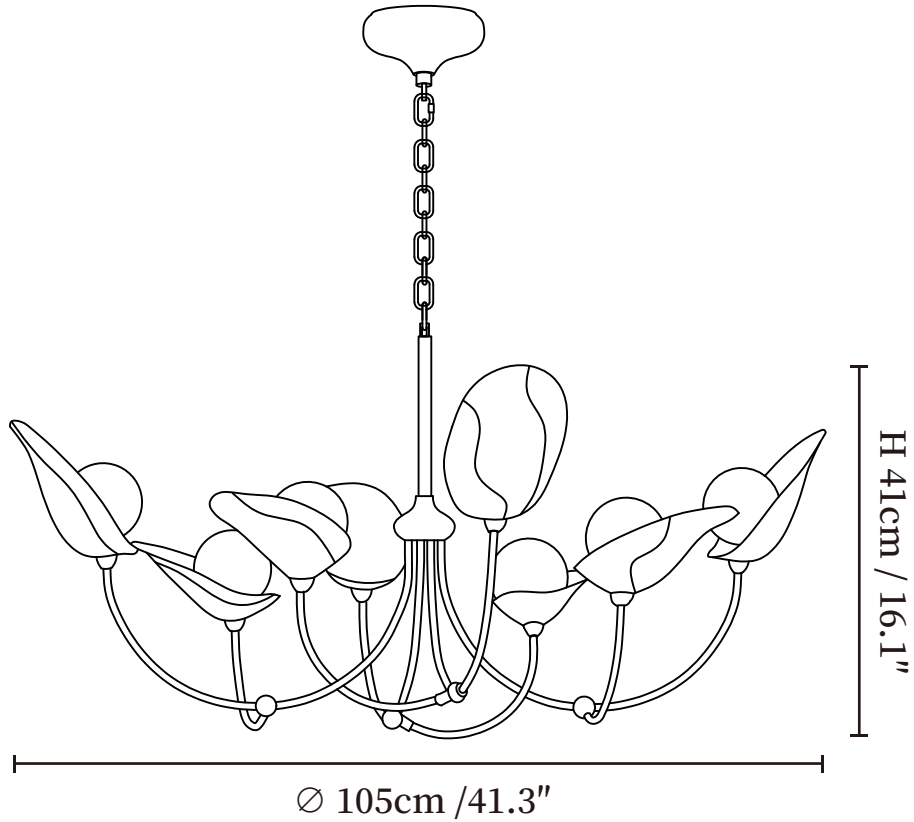

SPECIFICATION SHEET

SPECIFICATION DETAILS

*For custom options, consult factory for details

Fixture Dimensions	\varnothing 41.3" x H 16.1"
Light source	G9 (bulb not included)
Wattage	MAX5W incandescent bulb or LED equivalent.
Voltage	AC 110-240V
Mounting	Hardwired.
Dimming	Compatible with dimmable bulbs (bulb not included)
Control method	Compatible with common wall switches(not included)
Finishes	Black.
Shade Details	Orange.
Material	Metal, Glass Jade.
Rod Length	Suspension rod is 19.7", and can be spliced as needed.