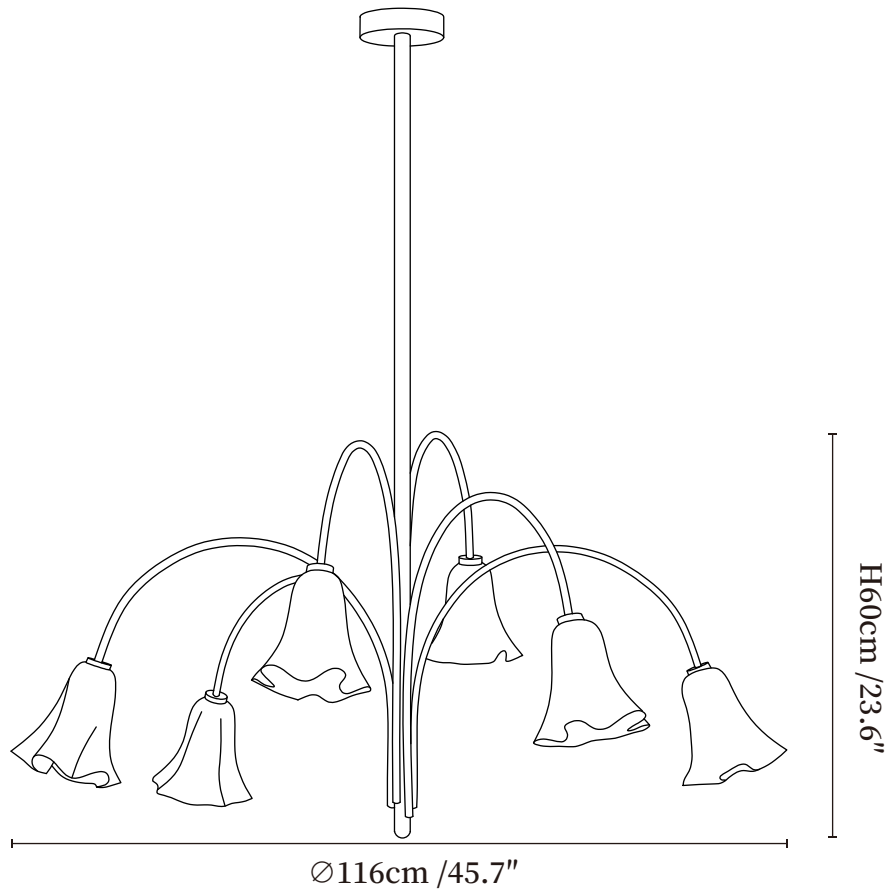

## SPECIFICATION DETAILS

\*For custom options, consult factory for details

<b>Fixture Dimensions</b>	$\text{Ø} 45.7'' \times \text{H} 23.6''$
<b>Light source</b>	G9(bulb not included)
<b>Wattage</b>	MAX5W incandescent bulb or LED equivalent.
<b>Voltage</b>	AC 110-240V
<b>Mounting</b>	Hardwired.
<b>Dimming</b>	Compatible with dimmable bulbs (bulb not included)
<b>Control method</b>	Compatible with common wall switches(not included)
<b>Finishes</b>	Gold.
<b>Shade Details</b>	Green.
<b>Material</b>	Metal, Glass.
<b>Rod Length</b>	Suspension rod is 19.7", and can be spliced as needed.