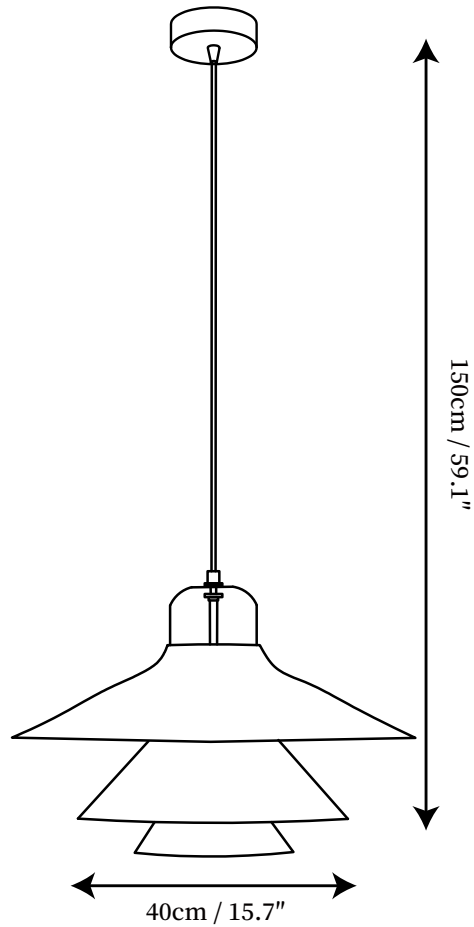

SPECIFICATION SHEET

SPECIFICATION DETAILS

*For custom options, consult factory for details

Fixture Dimensions	D 11.8" x H 59.1"
Light source	E26 or E27 (bulb not included)
Wattage	MAX 40W incandescent bulb or LED equivalent.
Voltage	AC 110-240V
Mounting	Hardwired.
Dimming	Compatible with dimmable bulbs (bulb not included)
Control method	Compatible with common wall switches (not included)
Finishes	White, Red, Green
Shade Details	White
Material	Aluminum, Glass
Wire Length	The standard length of the cord is 59" (150 cm), the length is adjustable.

SPECIFICATION SHEET

SPECIFICATION DETAILS

*For custom options, consult factory for details

Fixture Dimensions	D 15.7" x H 59.1"
Light source	E26 or E27 (bulb not included)
Wattage	MAX 40W incandescent bulb or LED equivalent.
Voltage	AC 110-240V
Mounting	Hardwired.
Dimming	Compatible with dimmable bulbs (bulb not included)
Control method	Compatible with common wall switches(not included)
Finishes	White, Red, Green
Shade Details	White
Material	Aluminum, Glass
Wire Length	The standard length of the cord is 59" (150 cm), the length is adjustable.