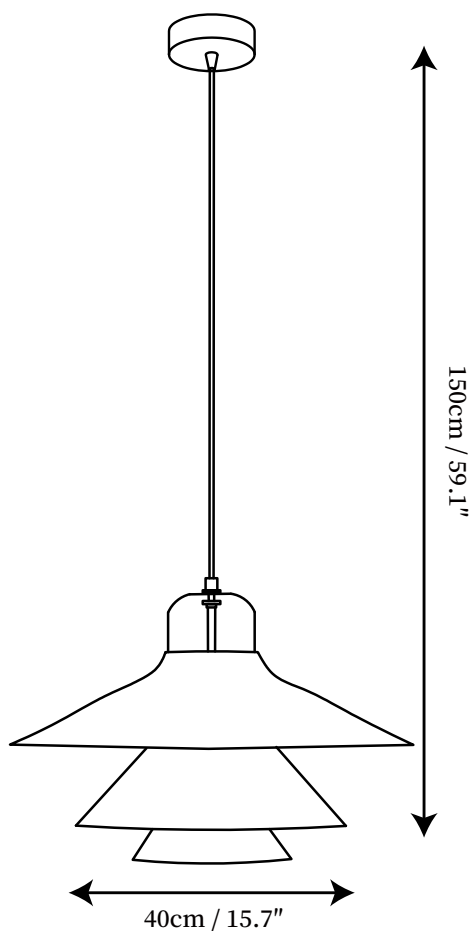

SPECIFICATION SHEET

SPECIFICATION DETAILS

*For custom options, consult factory for details

Fixture Dimensions	D 11.8" x H 59.1"
Light source	E26 or E27 (bulb not included)
Wattage	MAX 40W incandescent bulb or LED equivalent.
Voltage	AC 110-240V
Mounting	Hardwired.
Dimming	Compatible with dimmable bulbs (bulb not included)
Control method	Compatible with common wall switches (not included)
Finishes	White, Red, Green
Shade Details	White
Material	Aluminum, Glass
Wire Length	The standard length of the cord is 59" (150 cm), the length is adjustable.

SPECIFICATION SHEET

SPECIFICATION DETAILS

*For custom options, consult factory for details

Fixture Dimensions	D 15.7" x H 59.1"
Light source	E26 or E27 (bulb not included)
Wattage	MAX 40W incandescent bulb or LED equivalent.
Voltage	AC 110-240V
Mounting	Hardwired.
Dimming	Compatible with dimmable bulbs (bulb not included)
Control method	Compatible with common wall switches(not included)
Finishes	White, Red, Green
Shade Details	White
Material	Aluminum, Glass
Wire Length	The standard length of the cord is 59" (150 cm), the length is adjustable.