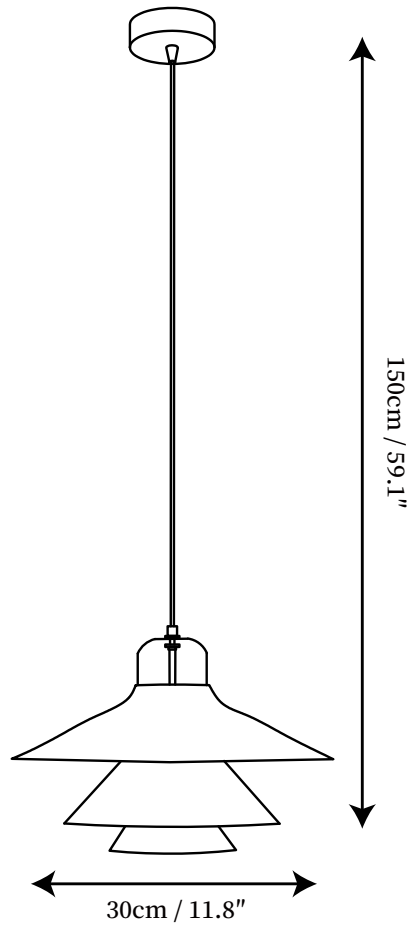

SPECIFICATION SHEET

SPECIFICATION DETAILS

*For custom options, consult factory for details

Fixture Dimensions	D 11.8" x H 59.1"
Light source	E26 or E27 (bulb not included)
Wattage	MAX 40W incandescent bulb or LED equivalent.
Voltage	AC 110-240V
Mounting	Hardwired.
Dimming	Compatible with dimmable bulbs (bulb not included)
Control method	Compatible with common wall switches (not included)
Finishes	White, Red, Green
Shade Details	White
Material	Aluminum, Glass
Wire Length	The standard length of the cord is 59" (150 cm), the length is adjustable.

SPECIFICATION SHEET

SPECIFICATION DETAILS

*For custom options, consult factory for details

Fixture Dimensions	D 15.7" x H 59.1"
Light source	E26 or E27 (bulb not included)
Wattage	MAX 40W incandescent bulb or LED equivalent.
Voltage	AC 110-240V
Mounting	Hardwired.
Dimming	Compatible with dimmable bulbs (bulb not included)
Control method	Compatible with common wall switches(not included)
Finishes	White, Red, Green
Shade Details	White
Material	Aluminum, Glass
Wire Length	The standard length of the cord is 59" (150 cm), the length is adjustable.