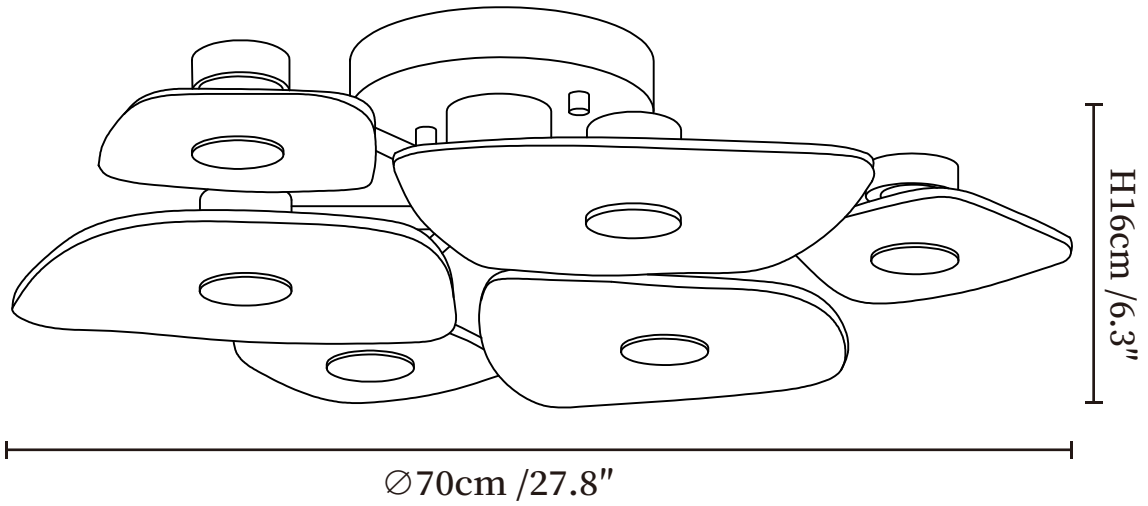

SPECIFICATION SHEET

SPECIFICATION DETAILS

*For custom options, consult factory for details

Fixture Dimensions	Ø 27.8" x H 6.3"
Light source	Integrated LED
Wattage	~15W
Voltage	AC 110-240V
Dimming	Not supported
CRI(Ra)	90+CRI
Mounting	Hardwired.
LED Rated Life	30000 hours
Color Temperature	Warm Light (3000K), Neutral Light (4000K), Cool Light (6000K)
Control method	Compatible with common wall switches(not included)
Finishes	Brass
Shade Details	White
Material	Alabaster, Brass

SPECIFICATION SHEET

SPECIFICATION DETAILS

*For custom options, consult factory for details

Fixture Dimensions	L 54" x W 23.8" x H 7.3"
Light source	Integrated LED
Wattage	~15W
Voltage	AC 110-240V
Dimming	Not supported
CRI(Ra)	90+CRI
Mounting	Hardwired.
LED Rated Life	30000 hours
Color Temperature	Warm Light (3000K), Neutral Light (4000K), Cool Light (6000K)
Control method	Compatible with common wall switches(not included)
Finishes	Brass
Shade Details	White
Material	Alabaster, Brass
