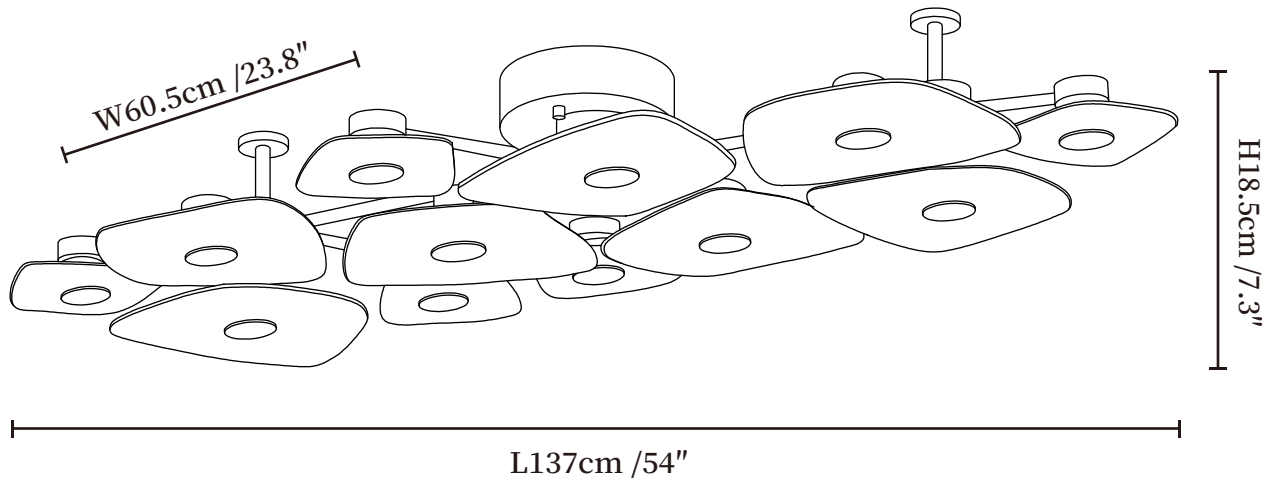

SPECIFICATION SHEET

SPECIFICATION DETAILS

*For custom options, consult factory for details

Fixture Dimensions	Ø 27.8" x H 6.3"
Light source	Integrated LED
Wattage	~15W
Voltage	AC 110-240V
Dimming	Not supported
CRI(Ra)	90+CRI
Mounting	Hardwired.
LED Rated Life	30000 hours
Color Temperature	Warm Light (3000K), Neutral Light (4000K), Cool Light (6000K)
Control method	Compatible with common wall switches(not included)
Finishes	Brass
Shade Details	White
Material	Alabaster, Brass

SPECIFICATION SHEET

SPECIFICATION DETAILS

*For custom options, consult factory for details

Fixture Dimensions	L 54" x W 23.8" x H 7.3"
Light source	Integrated LED
Wattage	~15W
Voltage	AC 110-240V
Dimming	Not supported
CRI(Ra)	90+CRI
Mounting	Hardwired.
LED Rated Life	30000 hours
Color Temperature	Warm Light (3000K), Neutral Light (4000K), Cool Light (6000K)
Control method	Compatible with common wall switches(not included)
Finishes	Brass
Shade Details	White
Material	Alabaster, Brass
