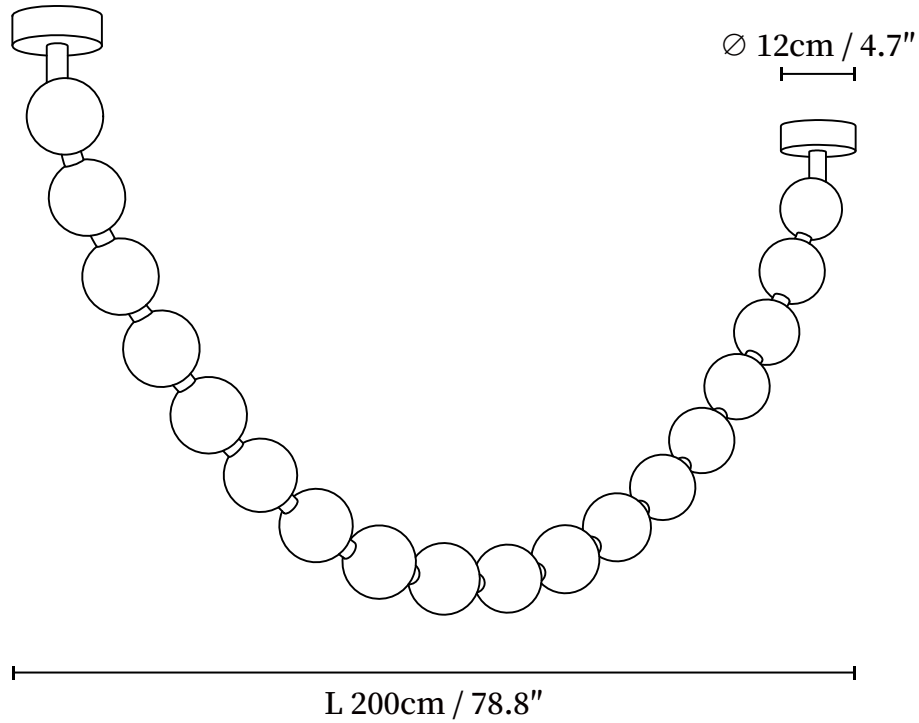

## SPECIFICATION DETAILS

\*For custom options, consult factory for details

<b>Fixture Dimensions</b>	L 59" x D 4.7" (14-Balls)
<b>Light source</b>	Integrated LED
<b>Wattage</b>	Total power ~5 watts
<b>Voltage</b>	AC 110-240V
<b>Dimming</b>	Not supported
<b>CRI(Ra)</b>	90+CRI
<b>Mounting</b>	Hardwired.
<b>LED Rated Life</b>	50000 hours
<b>Color Temperature</b>	Warm Light (3000K), Neutral Light (4000K), Cool Light (6000K)
<b>Control method</b>	Compatible with common wall switches(not included)
<b>Finishes</b>	Gold.
<b>Shade Details</b>	White.
<b>Material</b>	Metal, Aluminum, Plastic.
<b>Wire Length</b>	The standard length of the cord is 59" (150 cm), the length is adjustable.

## SPECIFICATION DETAILS

\*For custom options, consult factory for details

<b>Fixture Dimensions</b>	L 78.7" x D 4.7" (18-Balls)
<b>Light source</b>	Integrated LED
<b>Wattage</b>	Total power ~5 watts
<b>Voltage</b>	AC 110-240V
<b>Dimming</b>	Not supported
<b>CRI(Ra)</b>	90+CRI
<b>Mounting</b>	Hardwired.
<b>LED Rated Life</b>	50000 hours
<b>Color Temperature</b>	Warm Light (3000K), Neutral Light (4000K), Cool Light (6000K)
<b>Control method</b>	Compatible with common wall switches(not included)
<b>Finishes</b>	Gold.
<b>Shade Details</b>	White.
<b>Material</b>	Metal, Aluminum, Plastic.
<b>Wire Length</b>	The standard length of the cord is 59" (150 cm), the length is adjustable.