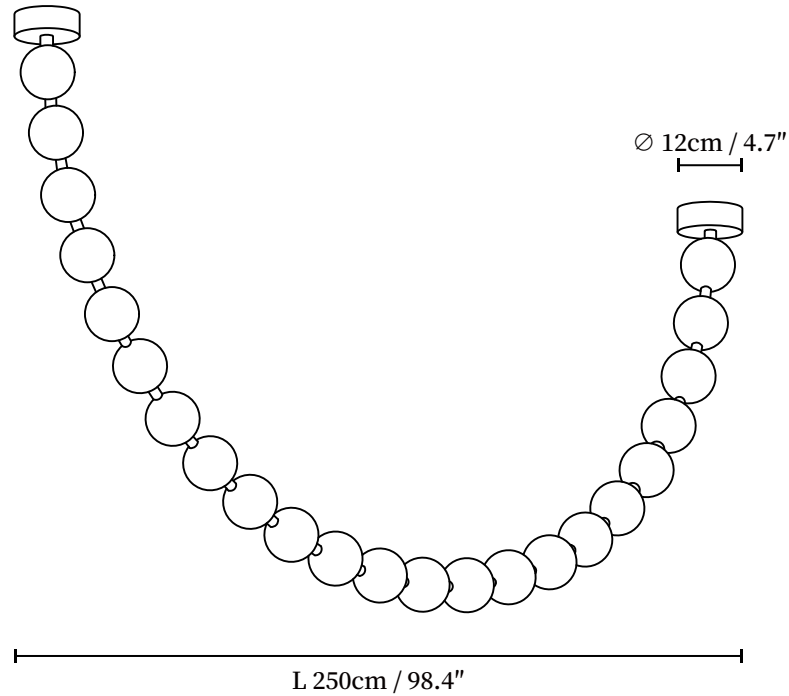

SPECIFICATION SHEET

SPECIFICATION DETAILS

*For custom options, consult factory for details

Fixture Dimensions	L 98.4 x D 4.7" (23-Balls)
Light source	Integrated LED
Wattage	Total power ~5 watts
Voltage	AC 110-240V
Dimming	Not supported
CRI(Ra)	90+CRI
Mounting	Hardwired.
LED Rated Life	50000 hours
Color Temperature	Warm Light (3000K), Neutral Light (4000K), Cool Light (6000K)
Control method	Compatible with common wall switches(not included)
Finishes	Gold.
Shade Details	White.
Material	Metal, Aluminum, Plastic.
Wire Length	The standard length of the cord is 59" (150 cm), the length is adjustable.