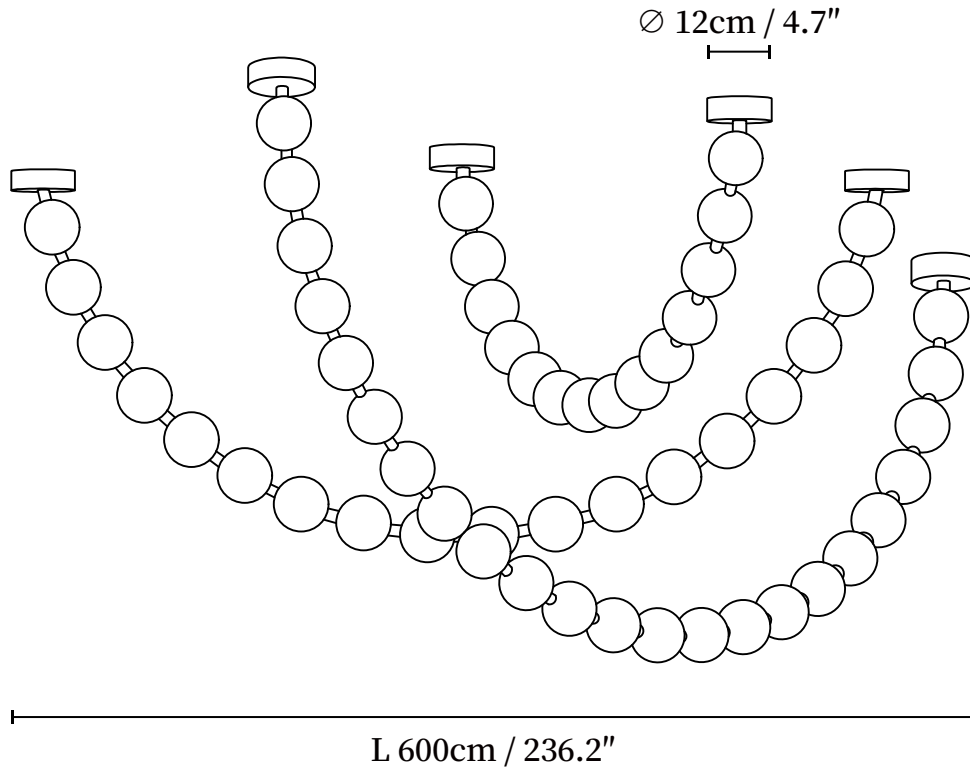

SPECIFICATION SHEET

SPECIFICATION DETAILS

*For custom options, consult factory for details

Fixture Dimensions	L 236.2" x D 4.7" (55-Balls)
Light source	Integrated LED
Wattage	Total power ~5 watts
Voltage	AC 110-240V
Dimming	Not supported
CRI(Ra)	90+CRI
Mounting	Hardwired.
LED Rated Life	50000 hours
Color Temperature	Warm Light (3000K), Neutral Light (4000K), Cool Light (6000K)
Control method	Compatible with common wall switches (not included)
Finishes	Gold.
Shade Details	White.
Material	Metal, Aluminum, Plastic.
Wire Length	The standard length of the cord is 59" (150 cm), the length is adjustable.