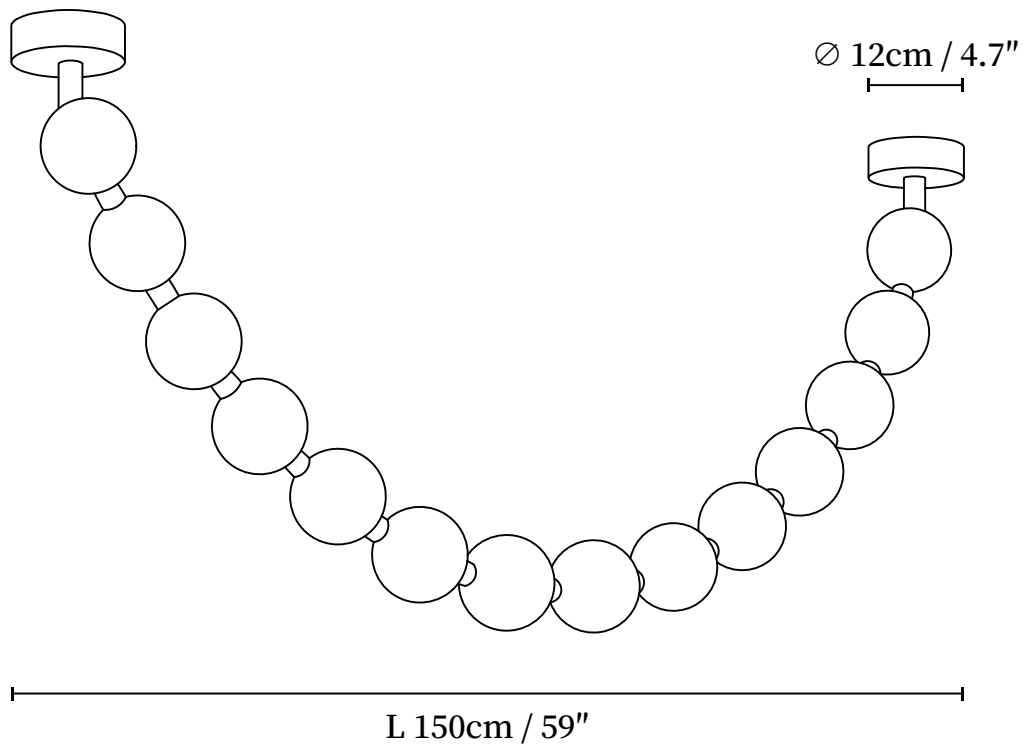

## SPECIFICATION DETAILS

\*For custom options, consult factory for details

<b>Fixture Dimensions</b>	L 59" x D 4.7" (14-Balls)
<b>Light source</b>	Integrated LED
<b>Wattage</b>	Total power ~5 watts
<b>Voltage</b>	AC 110-240V
<b>Dimming</b>	Not supported
<b>CRI(Ra)</b>	90+CRI
<b>Mounting</b>	Hardwired.
<b>LED Rated Life</b>	50000 hours
<b>Color Temperature</b>	Warm Light (3000K), Neutral Light (4000K), Cool Light (6000K)
<b>Control method</b>	Compatible with common wall switches(not included)
<b>Finishes</b>	Gold.
<b>Shade Details</b>	White.
<b>Material</b>	Metal, Aluminum, Plastic.
<b>Wire Length</b>	The standard length of the cord is 59" (150 cm), the length is adjustable.

## SPECIFICATION DETAILS

\*For custom options, consult factory for details

<b>Fixture Dimensions</b>	L 78.7" x D 4.7" (18-Balls)
<b>Light source</b>	Integrated LED
<b>Wattage</b>	Total power ~5 watts
<b>Voltage</b>	AC 110-240V
<b>Dimming</b>	Not supported
<b>CRI(Ra)</b>	90+CRI
<b>Mounting</b>	Hardwired.
<b>LED Rated Life</b>	50000 hours
<b>Color Temperature</b>	Warm Light (3000K), Neutral Light (4000K), Cool Light (6000K)
<b>Control method</b>	Compatible with common wall switches(not included)
<b>Finishes</b>	Gold.
<b>Shade Details</b>	White.
<b>Material</b>	Metal, Aluminum, Plastic.
<b>Wire Length</b>	The standard length of the cord is 59" (150 cm), the length is adjustable.