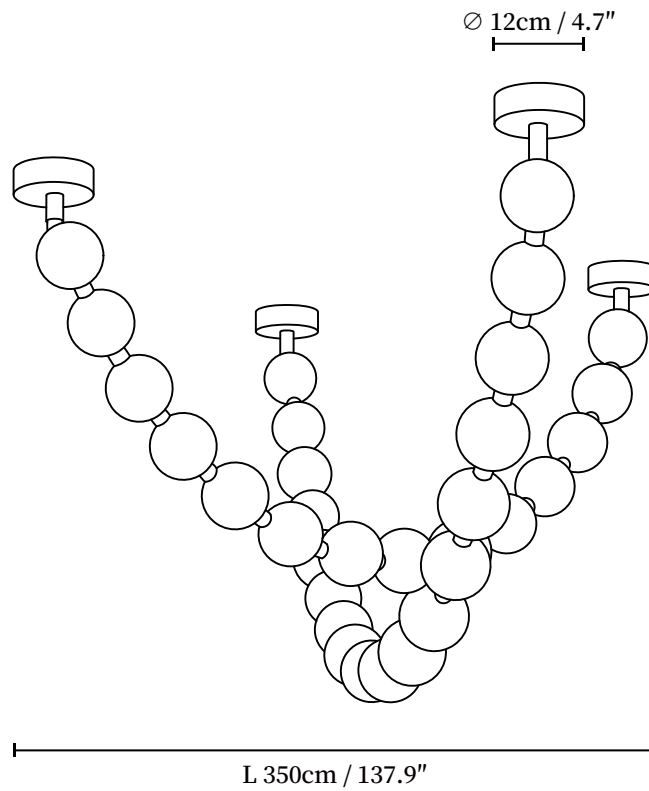

SPECIFICATION SHEET

SPECIFICATION DETAILS

*For custom options, consult factory for details

Fixture Dimensions	L 137.9" x D 4.7" (32-Balls)
Light source	Integrated LED
Wattage	Total power ~5 watts
Voltage	AC 110-240V
Dimming	Not supported
CRI(Ra)	90+CRI
Mounting	Hardwired.
LED Rated Life	50000 hours
Color Temperature	Warm Light (3000K), Neutral Light (4000K), Cool Light (6000K)
Control method	Compatible with common wall switches(not included)
Finishes	Gold.
Shade Details	White.
Material	Metal, Aluminum, Plastic.
Wire Length	The standard length of the cord is 59" (150 cm), the length is adjustable.