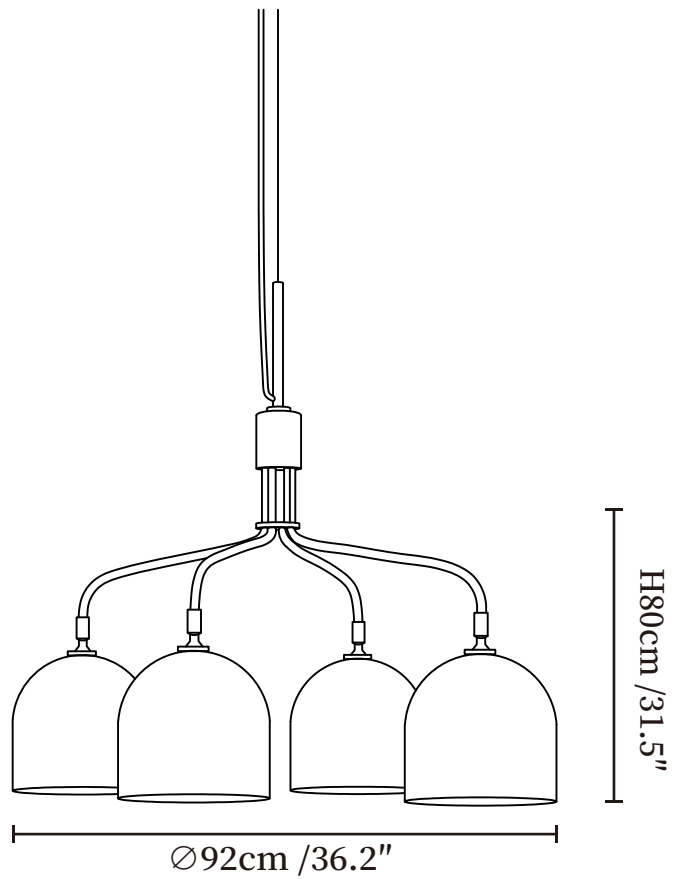

# SPECIFICATION SHEET

---

## SPECIFICATION DETAILS

\*For custom options, consult factory for details

<b>Fixture Dimensions</b>	Ø 36.2" x H 31.5"
<b>Light source</b>	E14 (bulb not included)
<b>Wattage</b>	MAX15W incandescent bulb or LED equivalent.
<b>Voltage</b>	AC 110-240V
<b>Mounting</b>	Hardwired.
<b>Dimming</b>	Compatible with dimmable bulbs (bulb not included)
<b>Control method</b>	Compatible with common wall switches(not included)
<b>Finishes</b>	White, Black
<b>Shade Details</b>	White, Black
<b>Material</b>	Metal, Brass
<b>Wire Length</b>	The standard length of the suspended wire is 59 "(150 cm) and the length is adjustable.

## SPECIFICATION DETAILS

\*For custom options, consult factory for details

<b>Fixture Dimensions</b>	Ø 44.1" x H 31.5"
<b>Light source</b>	E14 (bulb not included)
<b>Wattage</b>	MAX15W incandescent bulb or LED equivalent.
<b>Voltage</b>	AC 110-240V
<b>Mounting</b>	Hardwired.
<b>Dimming</b>	Compatible with dimmable bulbs (bulb not included)
<b>Control method</b>	Compatible with common wall switches (not included)
<b>Finishes</b>	White, Black
<b>Shade Details</b>	White, Black
<b>Material</b>	Metal, Brass
<b>Wire Length</b>	The standard length of the suspended wire is 59 "(150 cm) and the length is adjustable.