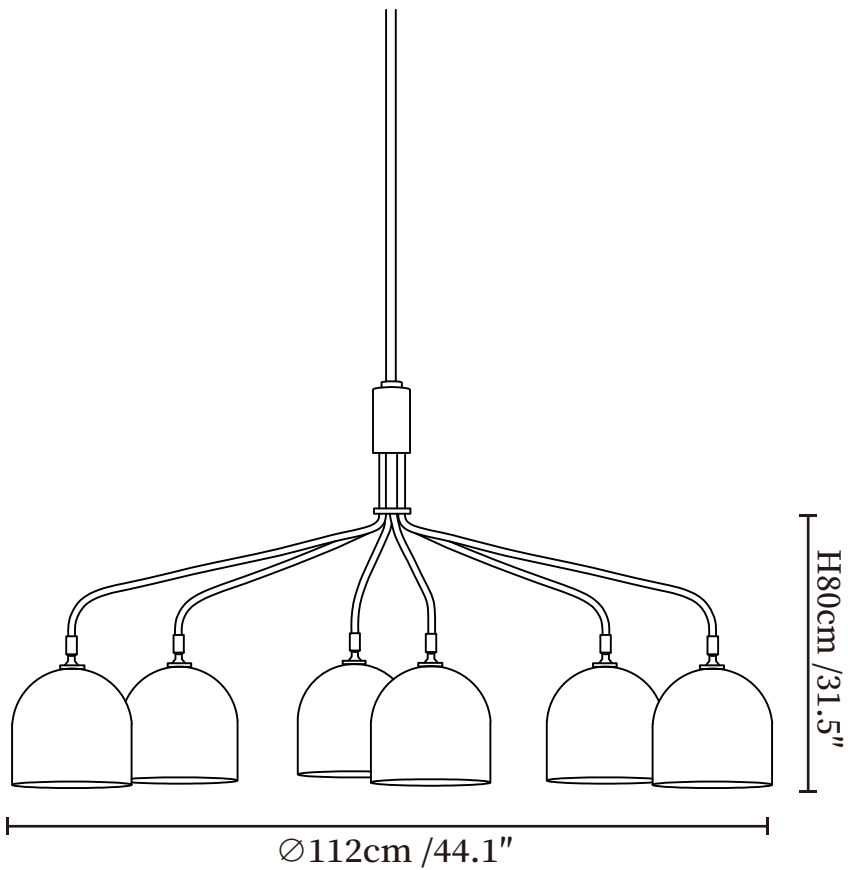

## SPECIFICATION DETAILS

\*For custom options, consult factory for details

<b>Fixture Dimensions</b>	Ø 36.2" x H 31.5"
<b>Light source</b>	E14 (bulb not included)
<b>Wattage</b>	MAX15W incandescent bulb or LED equivalent.
<b>Voltage</b>	AC 110-240V
<b>Mounting</b>	Hardwired.
<b>Dimming</b>	Compatible with dimmable bulbs (bulb not included)
<b>Control method</b>	Compatible with common wall switches(not included)
<b>Finishes</b>	White, Black
<b>Shade Details</b>	White, Black
<b>Material</b>	Metal, Brass
<b>Wire Length</b>	The standard length of the suspended wire is 59 "(150 cm) and the length is adjustable.

## SPECIFICATION DETAILS

\*For custom options, consult factory for details

<b>Fixture Dimensions</b>	Ø 44.1" x H 31.5"
<b>Light source</b>	E14 (bulb not included)
<b>Wattage</b>	MAX15W incandescent bulb or LED equivalent.
<b>Voltage</b>	AC 110-240V
<b>Mounting</b>	Hardwired.
<b>Dimming</b>	Compatible with dimmable bulbs (bulb not included)
<b>Control method</b>	Compatible with common wall switches (not included)
<b>Finishes</b>	White, Black
<b>Shade Details</b>	White, Black
<b>Material</b>	Metal, Brass
<b>Wire Length</b>	The standard length of the suspended wire is 59 "(150 cm) and the length is adjustable.