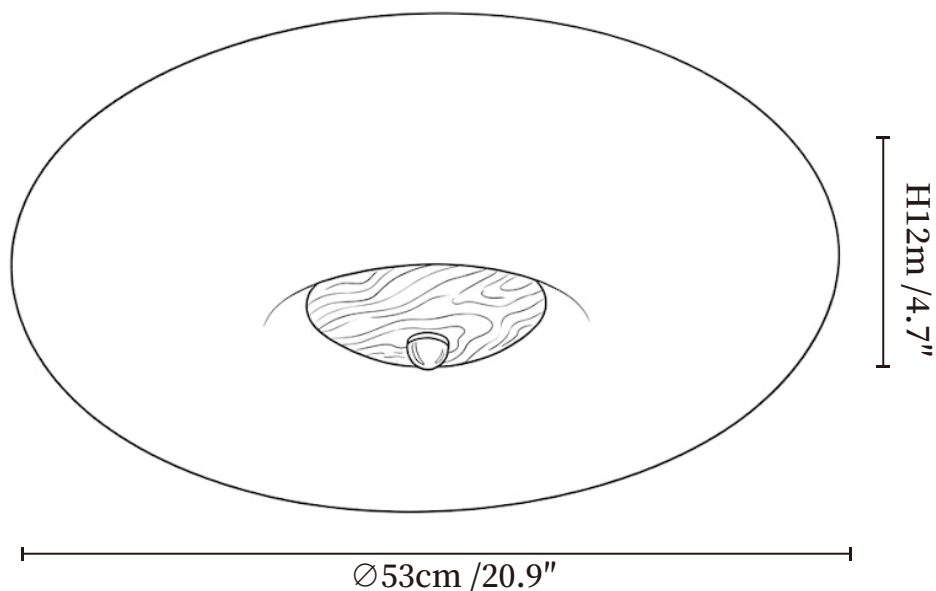

SPECIFICATION SHEET

SPECIFICATION DETAILS

*For custom options, consult factory for details

Fixture Dimensions	Ø 13" x H 4.7" Ø 16.9" x H 4.7" Ø 20.9" x H 4.7"
Light source	Integrated LED
Wattage	~15W
Voltage	AC 110-240V
Dimming	Not supported
CRI(Ra)	90+CRI
Mounting	Hardwired.
LED Rated Life	30000 hours
Color Temperature	Warm Light (3000K), Neutral Light (4000K), Cool Light (6000K)
Control method	Compatible with common wall switches (not included)
Finishes	Yellow Travertine, Pandora Stone, Bulgari Purple.
Shade Details	White.
Material	Metal, Yellow Travertine, Glass, Marble.