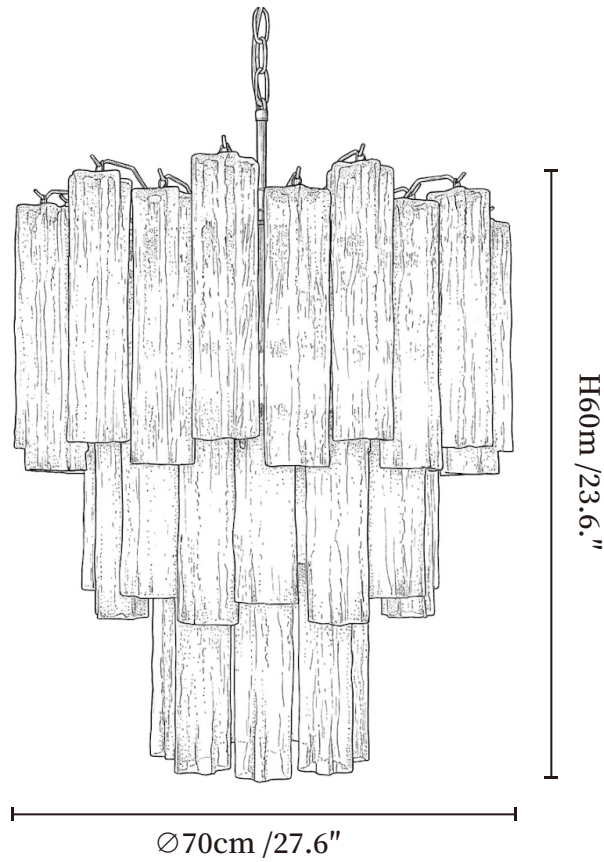

SPECIFICATION SHEET

SPECIFICATION DETAILS

*For custom options, consult factory for details

Fixture Dimensions	$\text{Ø} 26'' \times \text{H} 26.8'' \text{Ø} 26'' \times \text{H} 29.5''$
Light source	E12 or E14 (bulb not included)
Wattage	MAX 15W incandescent bulb or LED equivalent.
Voltage	AC 110-240V
Mounting	Hardwired.
Dimming	Compatible with dimmable bulbs (bulb not included)
Control method	Compatible with common wall switches (not included)
Finishes	Nickel, Copper.
Shade Details	Clear Glass.
Material	Metal, Glass.
Hanging Length	Chain lengths range between 7.9/11.8", the length can be specified according to needs