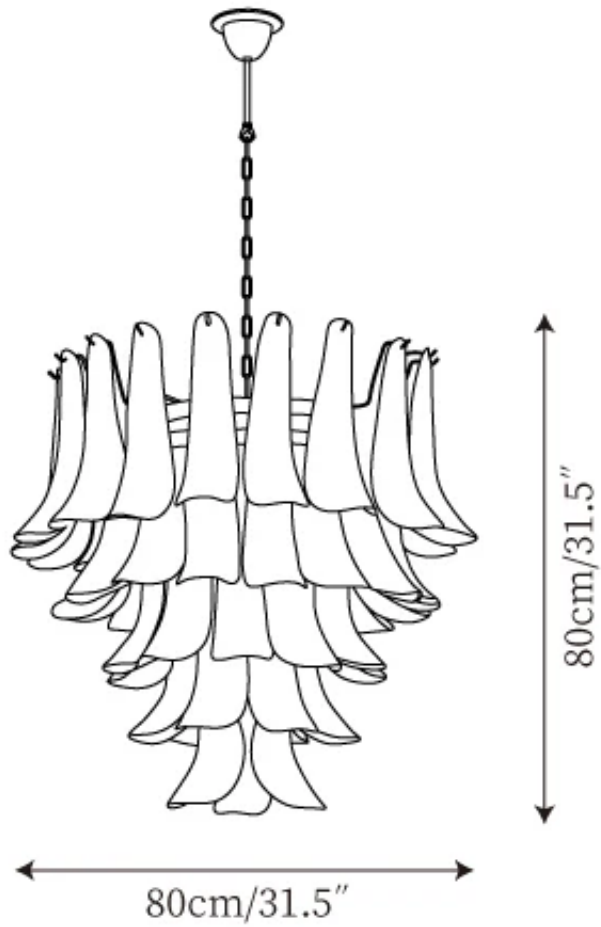

SPECIFICATION SHEET

SPECIFICATION DETAILS

*For custom options, consult factory for details

Fixture Dimensions	Ø 31.5" x H 31.5"
Light source	E26 or E27 (bulb not included)
Wattage	MAX 40W incandescent bulb or LED equivalent.
Voltage	AC 110-240V
Mounting	Hardwired.
Dimming	Compatible with dimmable bulbs (bulb not included)
Control method	Compatible with common wall switches(not included)
Finishes	Gold.
Shade Details	Pink Cloud, Purple Cloud, Yellow Cloud.
Material	Metal, Glass.
Hanging Length	Chain lengths range between 11.8", the length can be specified according to needs