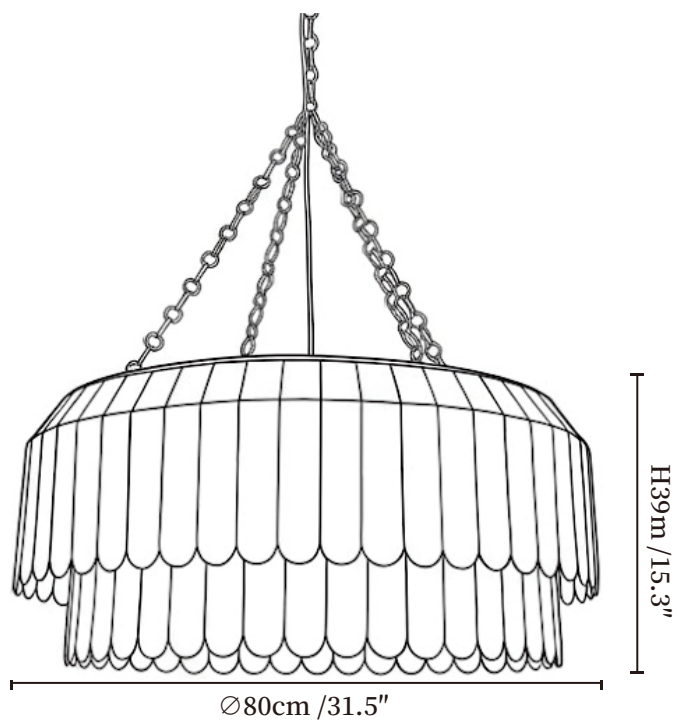

## SPECIFICATION DETAILS

\*For custom options, consult factory for details

<b>Fixture Dimensions</b>	$\text{Ø} 16.5'' \times \text{H } 15''$
<b>Light source</b>	E26 or E27(bulb not included)
<b>Wattage</b>	MAX 40W incandescent bulb or LED equivalent.
<b>Voltage</b>	AC 110-240V
<b>Mounting</b>	Hardwired.
<b>Dimming</b>	Compatible with dimmable bulbs (bulb not included)
<b>Control method</b>	Compatible with common wall switches(not included)
<b>Finishes</b>	Gold.
<b>Shade Details</b>	White.
<b>Material</b>	Metal, Shell.
<b>Hanging Length</b>	Chain lengths range between 11.8", the length can be specified according to needs

## SPECIFICATION DETAILS

\*For custom options, consult factory for details

<b>Fixture Dimensions</b>	Ø 23.6" x H 15.3"
<b>Light source</b>	E26 or E27 (bulb not included)
<b>Wattage</b>	MAX 40W incandescent bulb or LED equivalent.
<b>Voltage</b>	AC 110-240V
<b>Mounting</b>	Hardwired.
<b>Dimming</b>	Compatible with dimmable bulbs (bulb not included)
<b>Control method</b>	Compatible with common wall switches (not included)
<b>Finishes</b>	Gold.
<b>Shade Details</b>	White.
<b>Material</b>	Metal, Shell.
<b>Hanging Length</b>	Chain lengths range between 11.8", the length can be specified according to needs

## SPECIFICATION DETAILS

\*For custom options, consult factory for details

<b>Fixture Dimensions</b>	Ø 31.5" x H 15.3"
<b>Light source</b>	E26 or E27(bulb not included)
<b>Wattage</b>	MAX 40W incandescent bulb or LED equivalent.
<b>Voltage</b>	AC 110-240V
<b>Mounting</b>	Hardwired.
<b>Dimming</b>	Compatible with dimmable bulbs (bulb not included)
<b>Control method</b>	Compatible with common wall switches (not included)
<b>Finishes</b>	Gold.
<b>Shade Details</b>	White.
<b>Material</b>	Metal, Shell.
<b>Hanging Length</b>	Chain lengths range between 11.8", the length can be specified according to needs