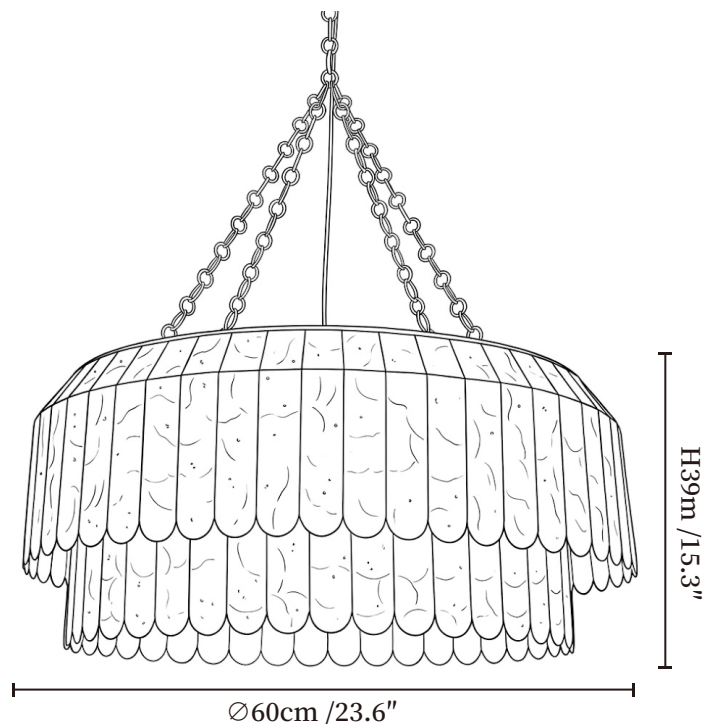

## SPECIFICATION DETAILS

\*For custom options, consult factory for details

<b>Fixture Dimensions</b>	$\text{Ø} 16.5'' \times \text{H } 15''$
<b>Light source</b>	E26 or E27(bulb not included)
<b>Wattage</b>	MAX 40W incandescent bulb or LED equivalent.
<b>Voltage</b>	AC 110-240V
<b>Mounting</b>	Hardwired.
<b>Dimming</b>	Compatible with dimmable bulbs (bulb not included)
<b>Control method</b>	Compatible with common wall switches(not included)
<b>Finishes</b>	Gold.
<b>Shade Details</b>	White.
<b>Material</b>	Metal, Shell.
<b>Hanging Length</b>	Chain lengths range between 11.8", the length can be specified according to needs

## SPECIFICATION DETAILS

\*For custom options, consult factory for details

<b>Fixture Dimensions</b>	Ø 23.6" x H 15.3"
<b>Light source</b>	E26 or E27 (bulb not included)
<b>Wattage</b>	MAX 40W incandescent bulb or LED equivalent.
<b>Voltage</b>	AC 110-240V
<b>Mounting</b>	Hardwired.
<b>Dimming</b>	Compatible with dimmable bulbs (bulb not included)
<b>Control method</b>	Compatible with common wall switches (not included)
<b>Finishes</b>	Gold.
<b>Shade Details</b>	White.
<b>Material</b>	Metal, Shell.
<b>Hanging Length</b>	Chain lengths range between 11.8", the length can be specified according to needs

## SPECIFICATION DETAILS

\*For custom options, consult factory for details

<b>Fixture Dimensions</b>	Ø 31.5" x H 15.3"
<b>Light source</b>	E26 or E27(bulb not included)
<b>Wattage</b>	MAX 40W incandescent bulb or LED equivalent.
<b>Voltage</b>	AC 110-240V
<b>Mounting</b>	Hardwired.
<b>Dimming</b>	Compatible with dimmable bulbs (bulb not included)
<b>Control method</b>	Compatible with common wall switches (not included)
<b>Finishes</b>	Gold.
<b>Shade Details</b>	White.
<b>Material</b>	Metal, Shell.
<b>Hanging Length</b>	Chain lengths range between 11.8", the length can be specified according to needs