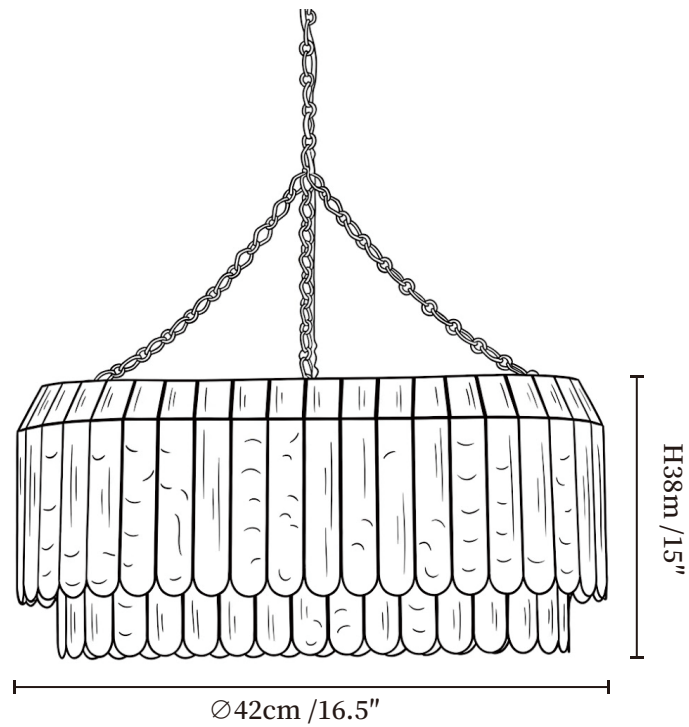

# SPECIFICATION SHEET

---

## SPECIFICATION DETAILS

\*For custom options, consult factory for details

<b>Fixture Dimensions</b>	$\text{Ø} 16.5'' \times \text{H } 15''$
<b>Light source</b>	E26 or E27(bulb not included)
<b>Wattage</b>	MAX 40W incandescent bulb or LED equivalent.
<b>Voltage</b>	AC 110-240V
<b>Mounting</b>	Hardwired.
<b>Dimming</b>	Compatible with dimmable bulbs (bulb not included)
<b>Control method</b>	Compatible with common wall switches(not included)
<b>Finishes</b>	Gold.
<b>Shade Details</b>	White.
<b>Material</b>	Metal, Shell.
<b>Hanging Length</b>	Chain lengths range between 11.8", the length can be specified according to needs

## SPECIFICATION DETAILS

\*For custom options, consult factory for details

<b>Fixture Dimensions</b>	Ø 23.6" x H 15.3"
<b>Light source</b>	E26 or E27 (bulb not included)
<b>Wattage</b>	MAX 40W incandescent bulb or LED equivalent.
<b>Voltage</b>	AC 110-240V
<b>Mounting</b>	Hardwired.
<b>Dimming</b>	Compatible with dimmable bulbs (bulb not included)
<b>Control method</b>	Compatible with common wall switches (not included)
<b>Finishes</b>	Gold.
<b>Shade Details</b>	White.
<b>Material</b>	Metal, Shell.
<b>Hanging Length</b>	Chain lengths range between 11.8", the length can be specified according to needs

## SPECIFICATION DETAILS

\*For custom options, consult factory for details

<b>Fixture Dimensions</b>	Ø 31.5" x H 15.3"
<b>Light source</b>	E26 or E27(bulb not included)
<b>Wattage</b>	MAX 40W incandescent bulb or LED equivalent.
<b>Voltage</b>	AC 110-240V
<b>Mounting</b>	Hardwired.
<b>Dimming</b>	Compatible with dimmable bulbs (bulb not included)
<b>Control method</b>	Compatible with common wall switches (not included)
<b>Finishes</b>	Gold.
<b>Shade Details</b>	White.
<b>Material</b>	Metal, Shell.
<b>Hanging Length</b>	Chain lengths range between 11.8", the length can be specified according to needs