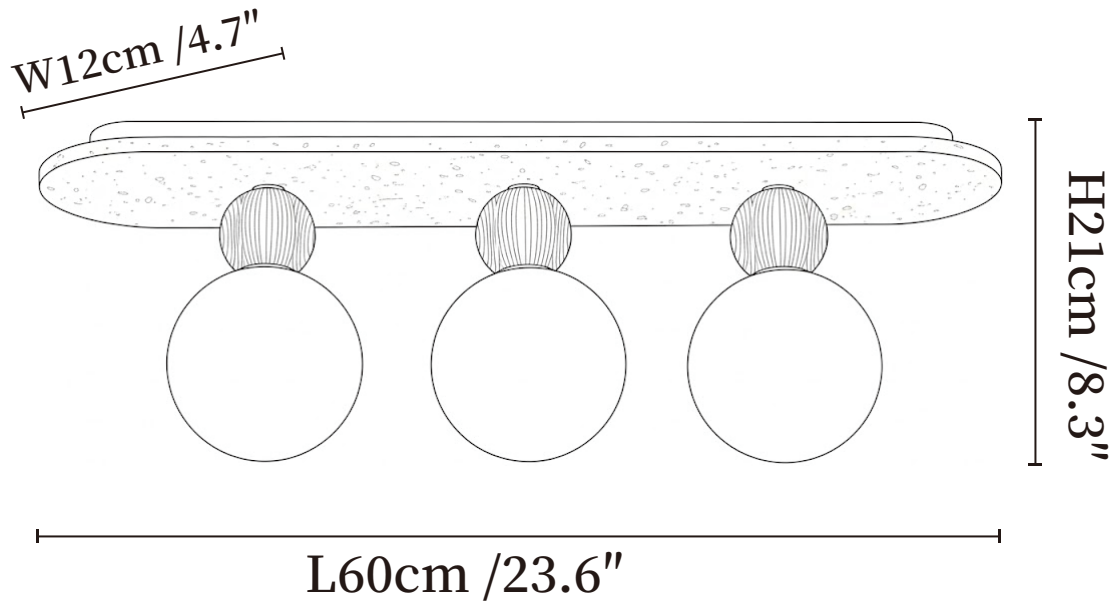

SPECIFICATION SHEET

SPECIFICATION DETAILS

*For custom options, consult factory for details

Fixture Dimensions

Light source	G9 (bulb not included)
Wattage	MAX 5W incandescent bulb or LED equivalent.
Voltage	AC 110-240V
Mounting	Hardwired.
Dimming	Please purchase dimmable light bulbs separately.
Control method	Compatible with common wall switches (not included)
Finishes	Red wood, Yellow Travertine.
Shade Details	White.
Material	Yellow Travertine, Glass, Metal.