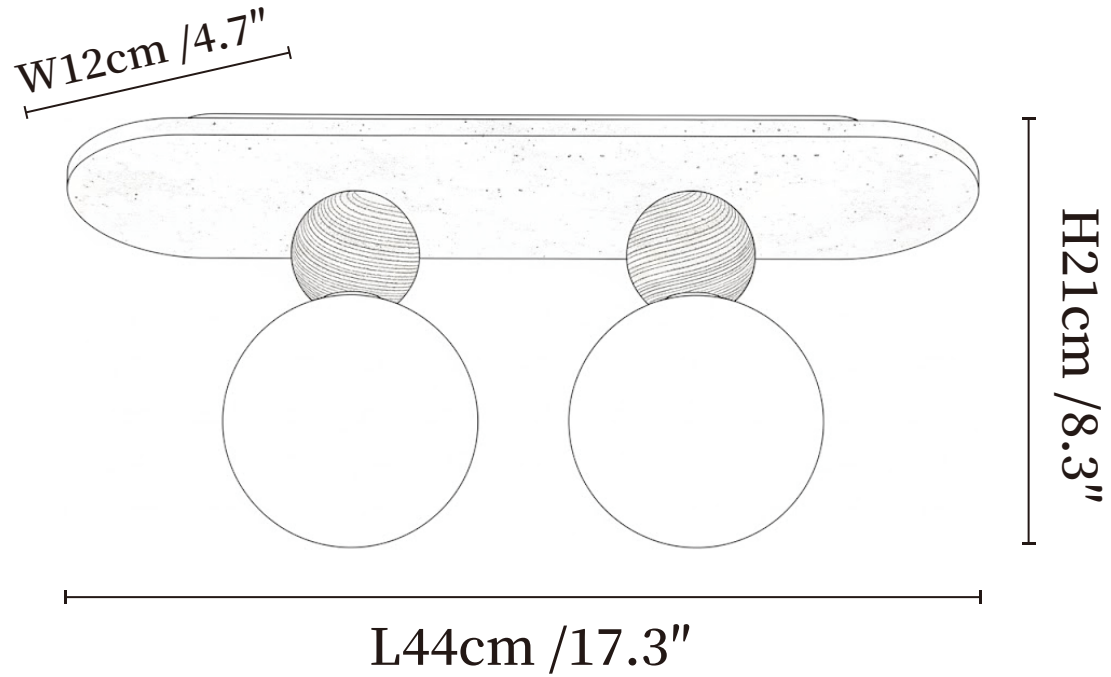

SPECIFICATION SHEET

SPECIFICATION DETAILS

*For custom options, consult factory for details

Fixture Dimensions

Light source	G9(bulb not included)
Wattage	MAX 5W incandescent bulb or LED equivalent.
Voltage	AC 110-240V
Mounting	Hardwired.
Dimming	Please purchase dimmable light bulbs separately.
Control method	Compatible with common wall switches(not included)
Finishes	Red wood, Yellow Travertine.
Shade Details	White.
Material	Yellow Travertine, Glass, Metal.