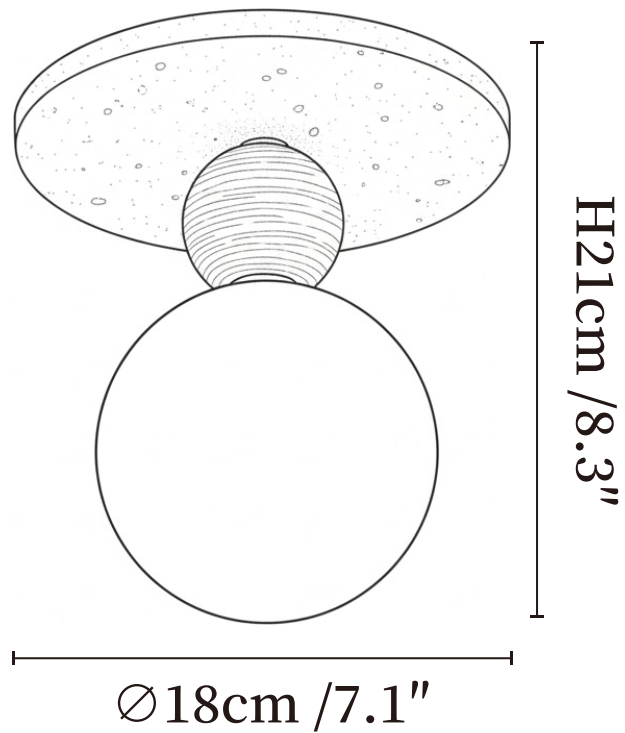

## SPECIFICATION DETAILS

\*For custom options, consult factory for details

<b>Fixture Dimensions</b>	Ø 7.1" x H 8.3"
<b>Light source</b>	G9 (bulb not included)
<b>Wattage</b>	MAX 5W incandescent bulb or LED equivalent.
<b>Voltage</b>	AC 110-240V
<b>Mounting</b>	Hardwired.
<b>Dimming</b>	Please purchase dimmable light bulbs separately.
<b>Control method</b>	Compatible with common wall switches (not included)
<b>Finishes</b>	Red wood, Yellow Travertine.
<b>Shade Details</b>	White.
<b>Material</b>	Yellow Travertine, Glass, Metal.

### Fixture Dimensions

Light source	G9(bulb not included)
Wattage	MAX 5W incandescent bulb or LED equivalent.
Voltage	AC 110-240V
Mounting	Hardwired.
Dimming	Please purchase dimmable light bulbs separately.
Control method	Compatible with common wall switches( not included)
Finishes	Red wood, Yellow Travertine.
Shade Details	White.
Material	Yellow Travertine, Glass, Metal.

### Fixture Dimensions

Light source	G9 (bulb not included)
Wattage	MAX 5W incandescent bulb or LED equivalent.
Voltage	AC 110-240V
Mounting	Hardwired.
Dimming	Please purchase dimmable light bulbs separately.
Control method	Compatible with common wall switches (not included)
Finishes	Red wood, Yellow Travertine.
Shade Details	White.
Material	Yellow Travertine, Glass, Metal.