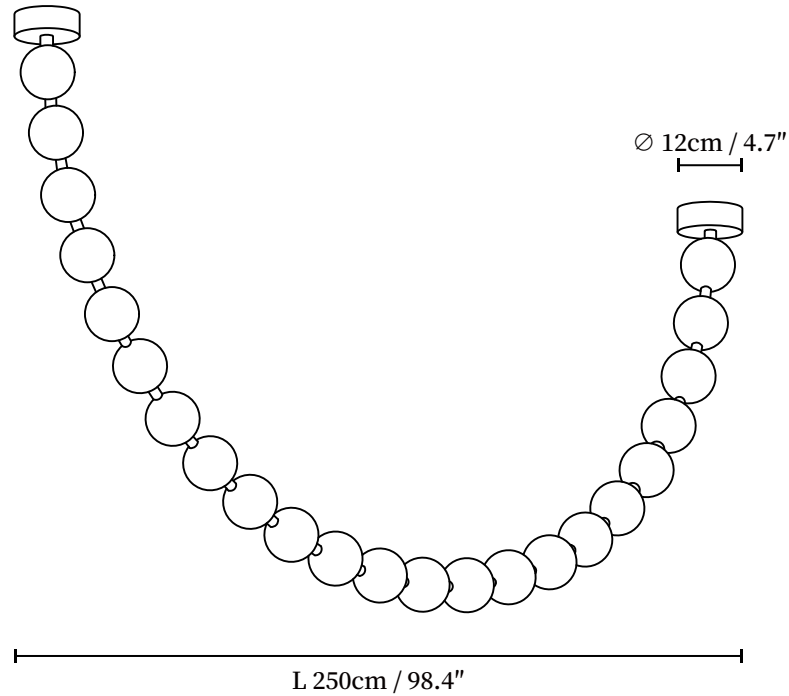

SPECIFICATION SHEET

SPECIFICATION DETAILS

*For custom options, consult factory for details

Fixture Dimensions	L 59" x D 4.7" (14-Balls)
Light source	Integrated LED
Wattage	Total power ~5 watts
Voltage	AC 110-240V
Dimming	Not supported
CRI(Ra)	90+CRI
Mounting	Hardwired.
LED Rated Life	50000 hours
Color Temperature	Warm Light (3000K), Neutral Light (4000K), Cool Light (6000K)
Control method	Compatible with common wall switches(not included)
Finishes	Gold.
Shade Details	White.
Material	Metal, Aluminum, Plastic.
Wire Length	The standard length of the cord is 59" (150 cm), the length is adjustable.

SPECIFICATION SHEET

SPECIFICATION DETAILS

*For custom options, consult factory for details

Fixture Dimensions	L 78.7" x D 4.7" (18-Balls)
Light source	Integrated LED
Wattage	Total power ~5 watts
Voltage	AC 110-240V
Dimming	Not supported
CRI(Ra)	90+CRI
Mounting	Hardwired.
LED Rated Life	50000 hours
Color Temperature	Warm Light (3000K), Neutral Light (4000K), Cool Light (6000K)
Control method	Compatible with common wall switches(not included)
Finishes	Gold.
Shade Details	White.
Material	Metal, Aluminum, Plastic.
Wire Length	The standard length of the cord is 59" (150 cm), the length is adjustable.

SPECIFICATION SHEET

SPECIFICATION DETAILS

*For custom options, consult factory for details

Fixture Dimensions	L 98.4 x D 4.7" (23-Balls)
Light source	Integrated LED
Wattage	Total power ~5 watts
Voltage	AC 110-240V
Dimming	Not supported
CRI(Ra)	90+CRI
Mounting	Hardwired.
LED Rated Life	50000 hours
Color Temperature	Warm Light (3000K), Neutral Light (4000K), Cool Light (6000K)
Control method	Compatible with common wall switches(not included)
Finishes	Gold.
Shade Details	White.
Material	Metal, Aluminum, Plastic.
Wire Length	The standard length of the cord is 59" (150 cm), the length is adjustable.