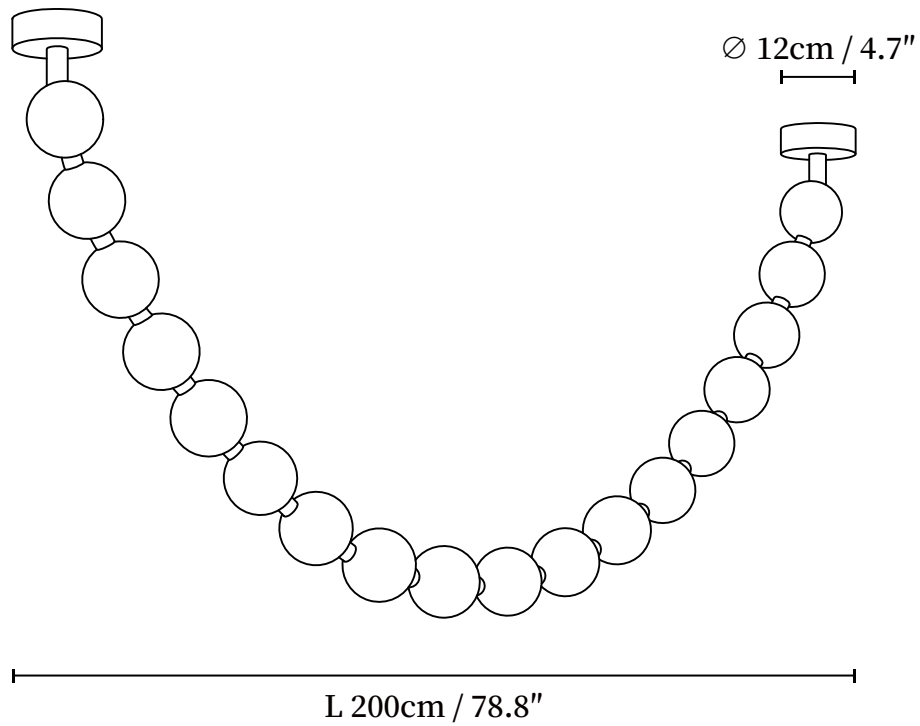

SPECIFICATION SHEET

SPECIFICATION DETAILS

*For custom options, consult factory for details

Fixture Dimensions	L 59" x D 4.7" (14-Balls)
Light source	Integrated LED
Wattage	Total power ~5 watts
Voltage	AC 110-240V
Dimming	Not supported
CRI(Ra)	90+CRI
Mounting	Hardwired.
LED Rated Life	50000 hours
Color Temperature	Warm Light (3000K), Neutral Light (4000K), Cool Light (6000K)
Control method	Compatible with common wall switches(not included)
Finishes	Gold.
Shade Details	White.
Material	Metal, Aluminum, Plastic.
Wire Length	The standard length of the cord is 59" (150 cm), the length is adjustable.

SPECIFICATION SHEET

SPECIFICATION DETAILS

*For custom options, consult factory for details

Fixture Dimensions	L 78.7" x D 4.7" (18-Balls)
Light source	Integrated LED
Wattage	Total power ~5 watts
Voltage	AC 110-240V
Dimming	Not supported
CRI(Ra)	90+CRI
Mounting	Hardwired.
LED Rated Life	50000 hours
Color Temperature	Warm Light (3000K), Neutral Light (4000K), Cool Light (6000K)
Control method	Compatible with common wall switches(not included)
Finishes	Gold.
Shade Details	White.
Material	Metal, Aluminum, Plastic.
Wire Length	The standard length of the cord is 59" (150 cm), the length is adjustable.

SPECIFICATION SHEET

SPECIFICATION DETAILS

*For custom options, consult factory for details

Fixture Dimensions	L 98.4 x D 4.7" (23-Balls)
Light source	Integrated LED
Wattage	Total power ~5 watts
Voltage	AC 110-240V
Dimming	Not supported
CRI(Ra)	90+CRI
Mounting	Hardwired.
LED Rated Life	50000 hours
Color Temperature	Warm Light (3000K), Neutral Light (4000K), Cool Light (6000K)
Control method	Compatible with common wall switches(not included)
Finishes	Gold.
Shade Details	White.
Material	Metal, Aluminum, Plastic.
Wire Length	The standard length of the cord is 59" (150 cm), the length is adjustable.