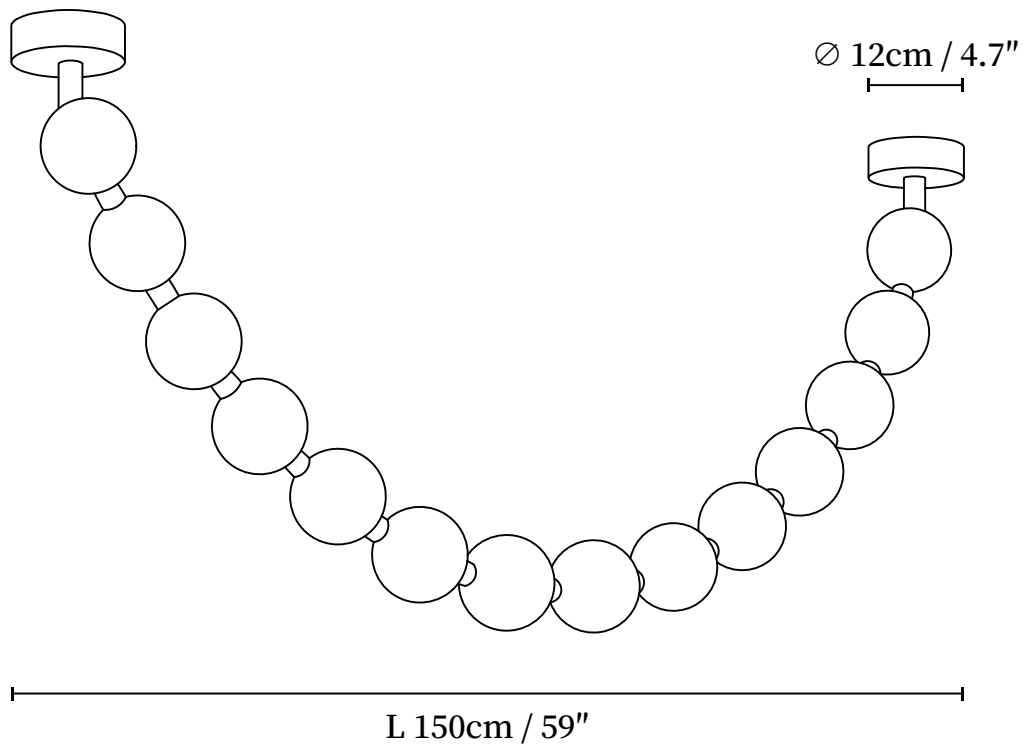

SPECIFICATION SHEET

SPECIFICATION DETAILS

*For custom options, consult factory for details

Fixture Dimensions	L 59" x D 4.7" (14-Balls)
Light source	Integrated LED
Wattage	Total power ~5 watts
Voltage	AC 110-240V
Dimming	Not supported
CRI(Ra)	90+CRI
Mounting	Hardwired.
LED Rated Life	50000 hours
Color Temperature	Warm Light (3000K), Neutral Light (4000K), Cool Light (6000K)
Control method	Compatible with common wall switches(not included)
Finishes	Gold.
Shade Details	White.
Material	Metal, Aluminum, Plastic.
Wire Length	The standard length of the cord is 59" (150 cm), the length is adjustable.

SPECIFICATION SHEET

SPECIFICATION DETAILS

*For custom options, consult factory for details

Fixture Dimensions	L 78.7" x D 4.7" (18-Balls)
Light source	Integrated LED
Wattage	Total power ~5 watts
Voltage	AC 110-240V
Dimming	Not supported
CRI(Ra)	90+CRI
Mounting	Hardwired.
LED Rated Life	50000 hours
Color Temperature	Warm Light (3000K), Neutral Light (4000K), Cool Light (6000K)
Control method	Compatible with common wall switches(not included)
Finishes	Gold.
Shade Details	White.
Material	Metal, Aluminum, Plastic.
Wire Length	The standard length of the cord is 59" (150 cm), the length is adjustable.

SPECIFICATION SHEET

SPECIFICATION DETAILS

*For custom options, consult factory for details

Fixture Dimensions	L 98.4 x D 4.7" (23-Balls)
Light source	Integrated LED
Wattage	Total power ~5 watts
Voltage	AC 110-240V
Dimming	Not supported
CRI(Ra)	90+CRI
Mounting	Hardwired.
LED Rated Life	50000 hours
Color Temperature	Warm Light (3000K), Neutral Light (4000K), Cool Light (6000K)
Control method	Compatible with common wall switches(not included)
Finishes	Gold.
Shade Details	White.
Material	Metal, Aluminum, Plastic.
Wire Length	The standard length of the cord is 59" (150 cm), the length is adjustable.