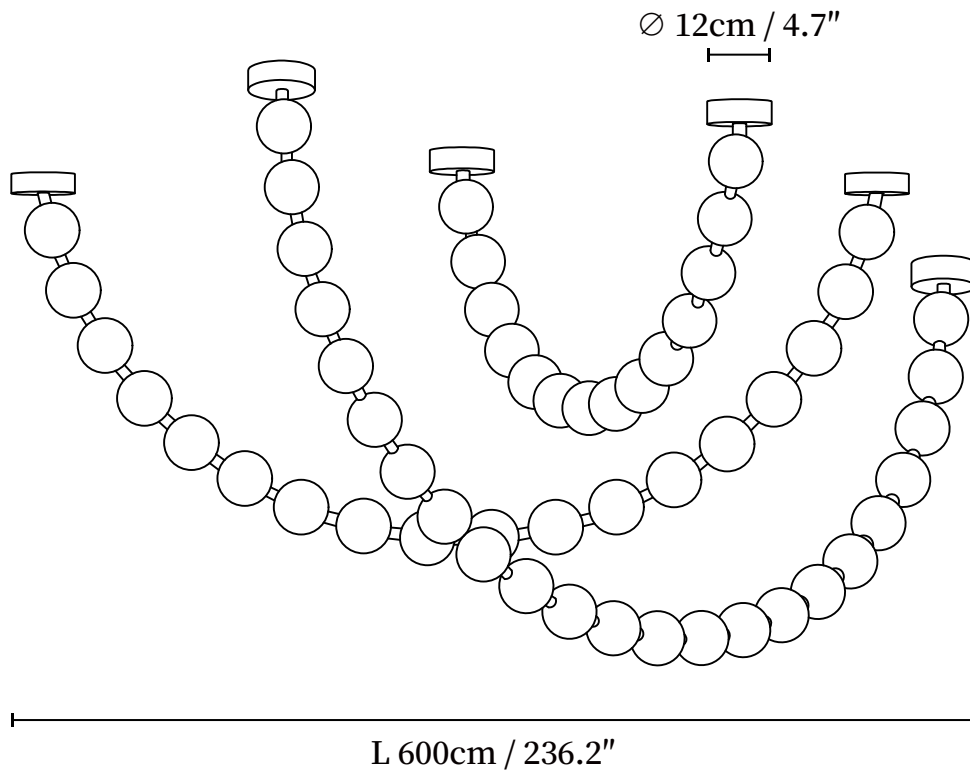

SPECIFICATION SHEET

SPECIFICATION DETAILS

*For custom options, consult factory for details

Fixture Dimensions	L 236.2" x D 4.7" (55-Balls)
Light source	Integrated LED
Wattage	Total power ~5 watts
Voltage	AC 110-240V
Dimming	Not supported
CRI(Ra)	90+CRI
Mounting	Hardwired.
LED Rated Life	50000 hours
Color Temperature	Warm Light (3000K), Neutral Light (4000K), Cool Light (6000K)
Control method	Compatible with common wall switches(not included)
Finishes	Gold.
Shade Details	White.
Material	Metal, Aluminum, Plastic.
Wire Length	The standard length of the cord is 59" (150 cm), the length is adjustable.