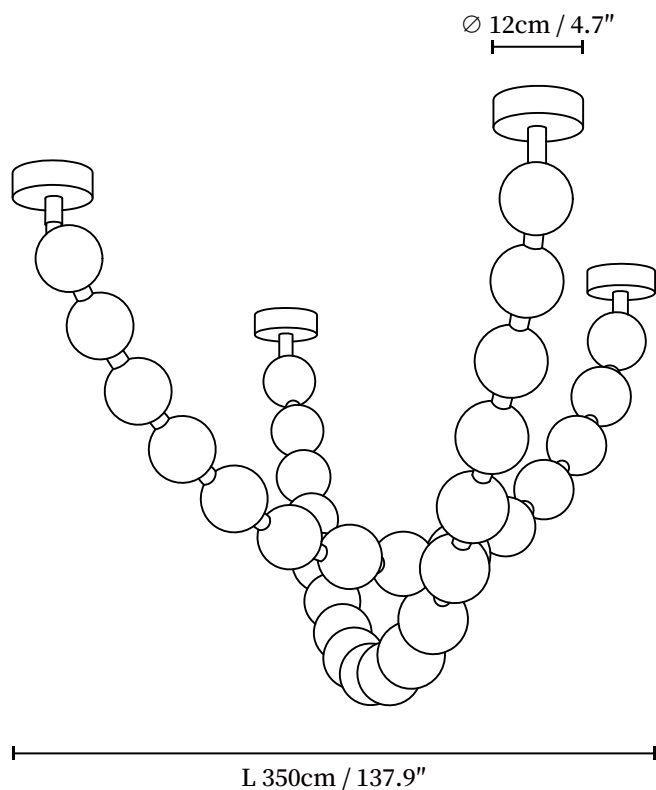

SPECIFICATION SHEET

SPECIFICATION DETAILS

*For custom options, consult factory for details

Fixture Dimensions	L 78.7" x D 4.7" (18-Balls)
Light source	Integrated LED
Wattage	Total power ~5 watts
Voltage	AC 110-240V
Dimming	Not supported
CRI(Ra)	90+CRI
Mounting	Hardwired.
LED Rated Life	50000 hours
Color Temperature	Warm Light (3000K), Neutral Light (4000K), Cool Light (6000K)
Control method	Compatible with common wall switches(not included)
Finishes	Gold.
Shade Details	White.
Material	Metal, Aluminum, Plastic.
Wire Length	The standard length of the cord is 59" (150 cm), the length is adjustable.

SPECIFICATION SHEET

SPECIFICATION DETAILS

*For custom options, consult factory for details

Fixture Dimensions	L 98.4 x D 4.7" (23-Balls)
Light source	Integrated LED
Wattage	Total power ~5 watts
Voltage	AC 110-240V
Dimming	Not supported
CRI(Ra)	90+CRI
Mounting	Hardwired.
LED Rated Life	50000 hours
Color Temperature	Warm Light (3000K), Neutral Light (4000K), Cool Light (6000K)
Control method	Compatible with common wall switches(not included)
Finishes	Gold.
Shade Details	White.
Material	Metal, Aluminum, Plastic.
Wire Length	The standard length of the cord is 59" (150 cm), the length is adjustable.

SPECIFICATION SHEET

SPECIFICATION DETAILS

*For custom options, consult factory for details

Fixture Dimensions	L 137.9" x D 4.7" (32-Balls)
Light source	Integrated LED
Wattage	Total power ~5 watts
Voltage	AC 110-240V
Dimming	Not supported
CRI(Ra)	90+CRI
Mounting	Hardwired.
LED Rated Life	50000 hours
Color Temperature	Warm Light (3000K), Neutral Light (4000K), Cool Light (6000K)
Control method	Compatible with common wall switches(not included)
Finishes	Gold.
Shade Details	White.
Material	Metal, Aluminum, Plastic.
Wire Length	The standard length of the cord is 59" (150 cm), the length is adjustable.