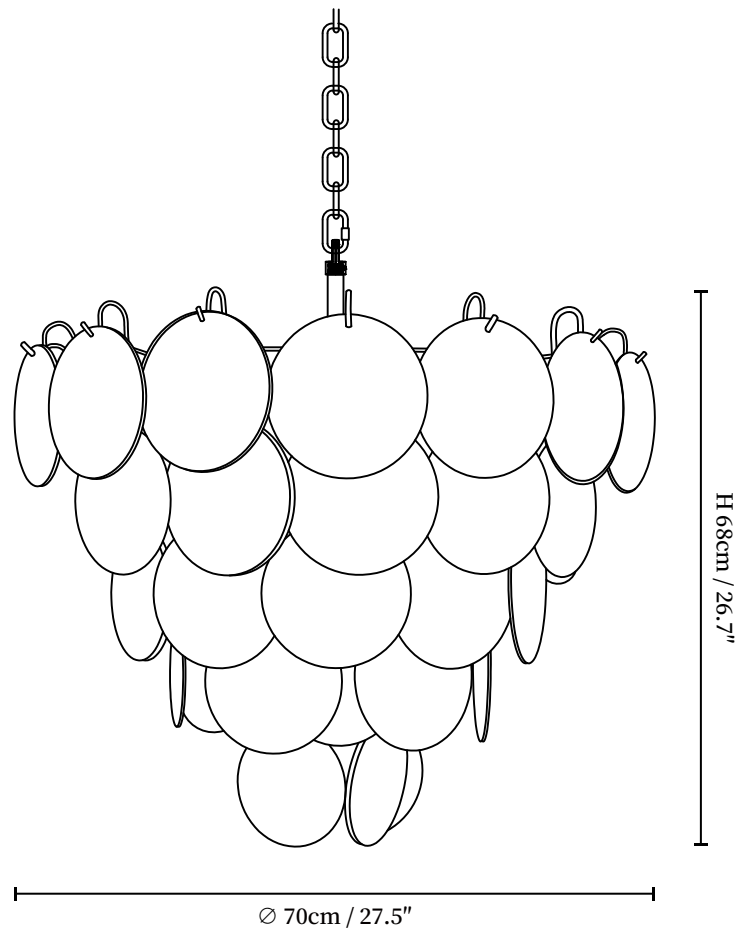

SPECIFICATION SHEET

SPECIFICATION DETAILS

*For custom options, consult factory for details

Fixture Dimensions	D 27.5" x H 26.7"
Light source	E14 (bulb not included)
Wattage	MAX 15W incandescent bulb or LED equivalent.
Voltage	AC 110-240V
Mounting	Hardwired.
Dimming	Compatible with dimmable bulbs (bulb not included)
Control method	Compatible with common wall switches (not included)
Finishes	Chrome.
Shade Details	Blue Glass.
Material	Metal, Glass.
Hanging Length	Chain lengths range between 11.8", the length can be specified according to needs