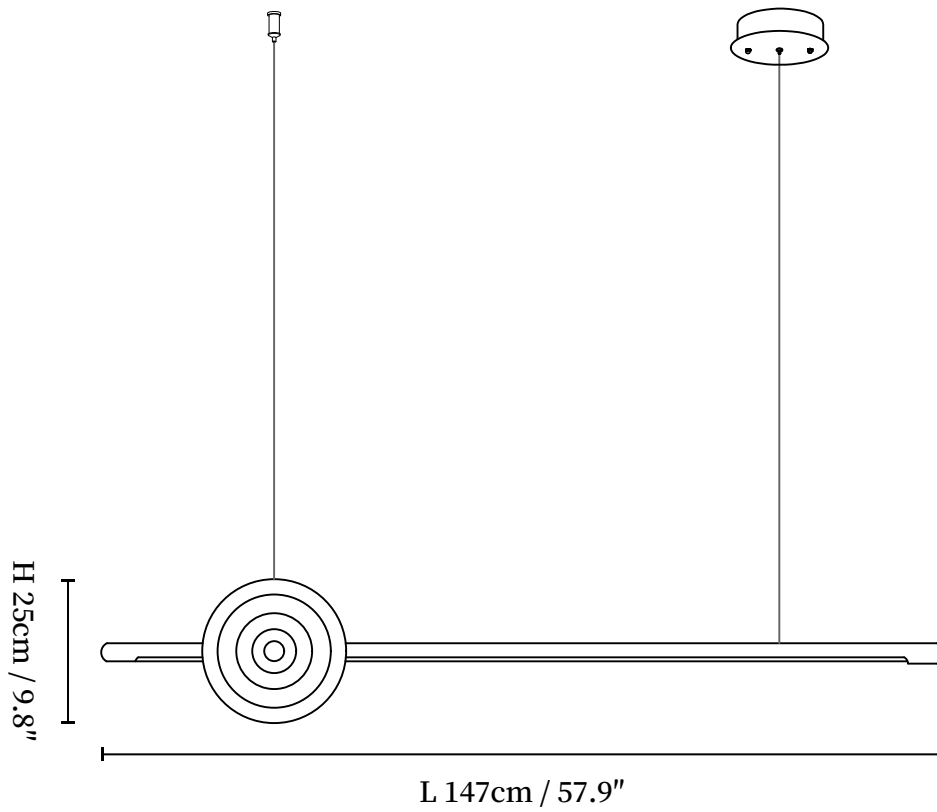

SPECIFICATION SHEET

SPECIFICATION DETAILS

*For custom options, consult factory for details

Fixture Dimensions	L 50" x H 9.8", L 57.9" x H 9.8"
Light source	Integrated LED
Wattage	Total power ~5 watts
Voltage	AC 110-240V
Dimming	Not supported
CRI(Ra)	90+CRI
Mounting	Hardwired.
LED Rated Life	50000 hours
Color Temperature	Warm Light (3000K), Neutral Light (4000K), Cool Light (6000K)
Control method	Compatible with common wall switches(not included)
Finishes	Wood Color, Walnut Color, Black.
Shade Details	White.
Material	Metal, Wood, Acrylic.
Wire Length	The standard length of the cord is 59" (150 cm), the length is adjustable.