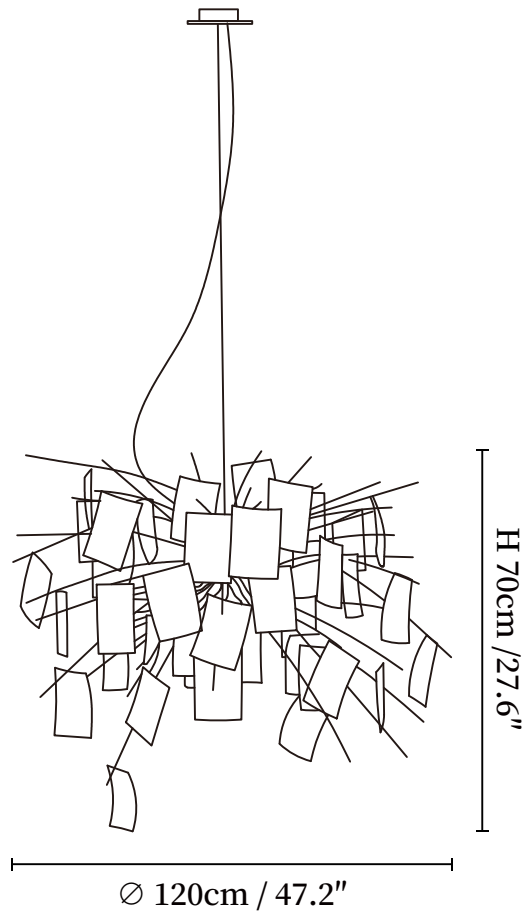

SPECIFICATION SHEET

SPECIFICATION DETAILS

*For custom options, consult factory for details

Fixture Dimensions	$\text{Ø } 23.6'' \times \text{H } 15.7''$ $\text{Ø } 31.5'' \times \text{H } 19.7''$ $\text{Ø } 39.4'' \times \text{H } 23.6''$ $\text{Ø } 47.2'' \times \text{H } 27.6''$
Light source	E26 or E27 (bulb not included)
Wattage	MAX 40W incandescent bulb or LED equivalent.
Voltage	AC 110-240V
Mounting	Hardwired.
Dimming	Compatible with dimmable bulbs (bulb not included)
Control method	Compatible with common wall switches(
Finishes	Chrome.
Shade Details	White.
Material	Metal, Paper.
Wire Length	The standard length of the suspended wire is 59 "(150 cm) and the length is adjustable.