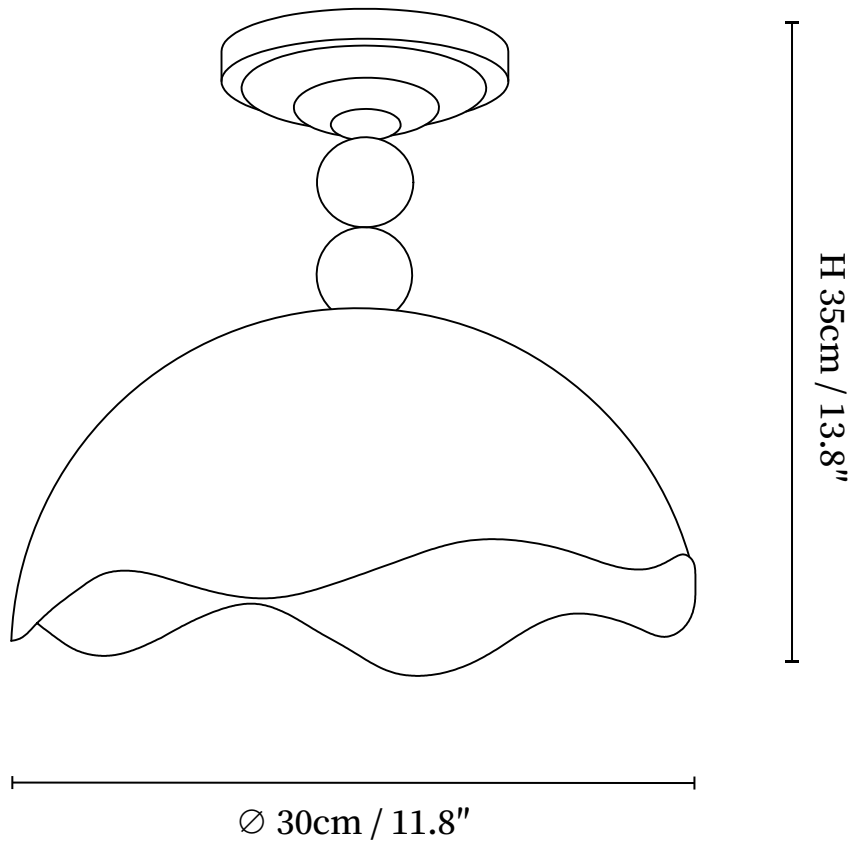

SPECIFICATION SHEET

SPECIFICATION DETAILS

*For custom options, consult factory for details

| | |
|---------------------------|---|
| Fixture Dimensions | D 11.8" x H 13.8" |
| Light source | Integrated LED |
| Wattage | ~5W |
| Voltage | AC 110-240V |
| Dimming | Not supported |
| CRI(Ra) | 90+CRI |
| Mounting | Hardwired. |
| LED Rated Life | 30000 hours |
| Color Temperature | Warm Light (3000K), Neutral Light (4000K), Cool Light (6000K) |
| Control method | Compatible with common wall switches (not included) |
| Finishes | Black, Chrome. |
| Shade Details | Beige, Green. |
| Material | Metal, Aluminum, Acrylic. |