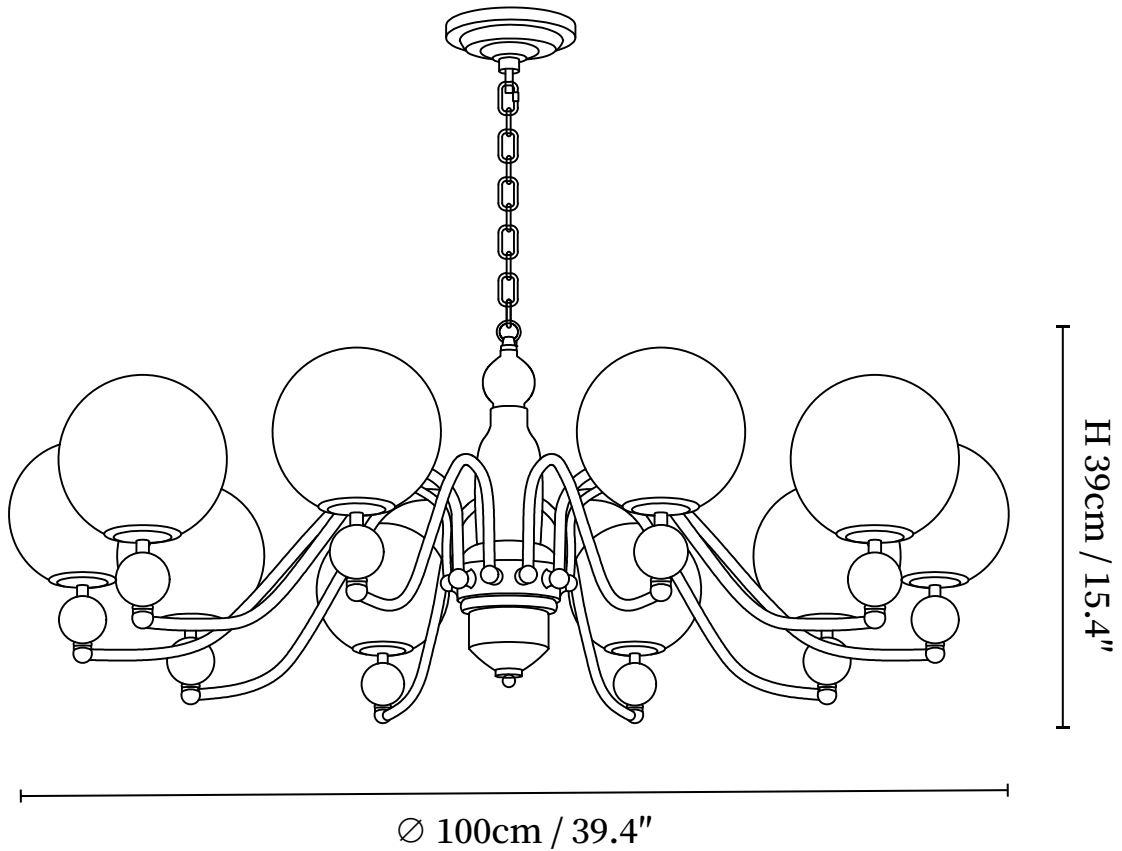

## SPECIFICATION DETAILS

\*For custom options, consult factory for details

<b>Fixture Dimensions</b>	D 31.5" x H 15.4"
<b>Light source</b>	E14 (bulb not included)
<b>Wattage</b>	MAX 15W incandescent bulb or LED equivalent.
<b>Voltage</b>	AC 110-240V
<b>Mounting</b>	Hardwired.
<b>Dimming</b>	Compatible with dimmable bulbs (bulb not included)
<b>Control method</b>	Compatible with common wall switches (not included)
<b>Finishes</b>	Walnut Color, Gold.
<b>Shade Details</b>	White.
<b>Material</b>	Metal, Wood, Glass.
<b>Hanging Length</b>	Chain lengths range between 11.8", the length can be specified according to needs

# SPECIFICATION SHEET

---

## SPECIFICATION DETAILS

\*For custom options, consult factory for details

<b>Fixture Dimensions</b>	D 34.6" x H 15.4"
<b>Light source</b>	E14 (bulb not included)
<b>Wattage</b>	MAX 15W incandescent bulb or LED equivalent.
<b>Voltage</b>	AC 110-240V
<b>Mounting</b>	Hardwired.
<b>Dimming</b>	Compatible with dimmable bulbs (bulb not included)
<b>Control method</b>	Compatible with common wall switches(not included)
<b>Finishes</b>	Walnut Color, Gold.
<b>Shade Details</b>	White.
<b>Material</b>	Metal, Wood, Glass.
<b>Hanging Length</b>	Chain lengths range between 11.8", the length can be specified according to needs

## SPECIFICATION DETAILS

\*For custom options, consult factory for details

<b>Fixture Dimensions</b>	D 39.4" x H 15.4"
<b>Light source</b>	E14 (bulb not included)
<b>Wattage</b>	MAX 15W incandescent bulb or LED equivalent.
<b>Voltage</b>	AC 110-240V
<b>Mounting</b>	Hardwired.
<b>Dimming</b>	Compatible with dimmable bulbs (bulb not included)
<b>Control method</b>	Compatible with common wall switches(not included)
<b>Finishes</b>	Walnut Color, Gold.
<b>Shade Details</b>	White.
<b>Material</b>	Metal, Wood, Glass.
<b>Hanging Length</b>	Chain lengths range between 11.8", the length can be specified according to needs