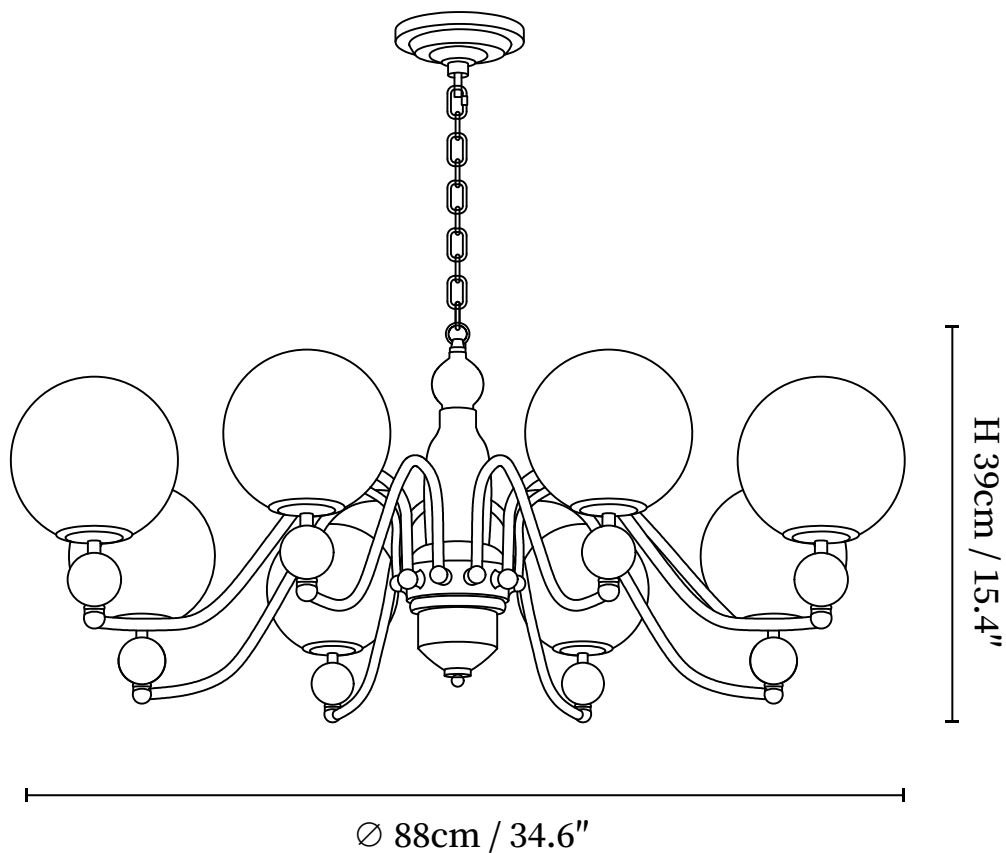

# SPECIFICATION SHEET

---

## SPECIFICATION DETAILS

\*For custom options, consult factory for details

<b>Fixture Dimensions</b>	D 31.5" x H 15.4"
<b>Light source</b>	E14 (bulb not included)
<b>Wattage</b>	MAX 15W incandescent bulb or LED equivalent.
<b>Voltage</b>	AC 110-240V
<b>Mounting</b>	Hardwired.
<b>Dimming</b>	Compatible with dimmable bulbs (bulb not included)
<b>Control method</b>	Compatible with common wall switches (not included)
<b>Finishes</b>	Walnut Color, Gold.
<b>Shade Details</b>	White.
<b>Material</b>	Metal, Wood, Glass.
<b>Hanging Length</b>	Chain lengths range between 11.8", the length can be specified according to needs

## SPECIFICATION DETAILS

\*For custom options, consult factory for details

<b>Fixture Dimensions</b>	D 34.6" x H 15.4"
<b>Light source</b>	E14 (bulb not included)
<b>Wattage</b>	MAX 15W incandescent bulb or LED equivalent.
<b>Voltage</b>	AC 110-240V
<b>Mounting</b>	Hardwired.
<b>Dimming</b>	Compatible with dimmable bulbs (bulb not included)
<b>Control method</b>	Compatible with common wall switches(not included)
<b>Finishes</b>	Walnut Color, Gold.
<b>Shade Details</b>	White.
<b>Material</b>	Metal, Wood, Glass.
<b>Hanging Length</b>	Chain lengths range between 11.8", the length can be specified according to needs

## SPECIFICATION DETAILS

\*For custom options, consult factory for details

<b>Fixture Dimensions</b>	D 39.4" x H 15.4"
<b>Light source</b>	E14 (bulb not included)
<b>Wattage</b>	MAX 15W incandescent bulb or LED equivalent.
<b>Voltage</b>	AC 110-240V
<b>Mounting</b>	Hardwired.
<b>Dimming</b>	Compatible with dimmable bulbs (bulb not included)
<b>Control method</b>	Compatible with common wall switches(not included)
<b>Finishes</b>	Walnut Color, Gold.
<b>Shade Details</b>	White.
<b>Material</b>	Metal, Wood, Glass.
<b>Hanging Length</b>	Chain lengths range between 11.8", the length can be specified according to needs