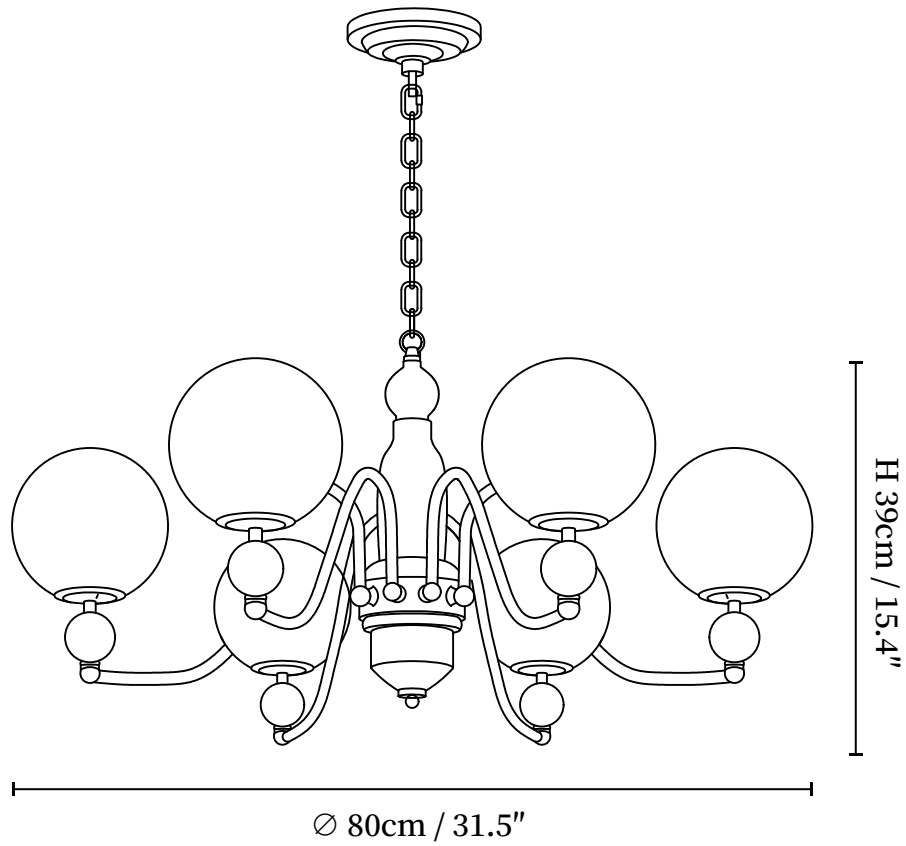

# SPECIFICATION SHEET

---

## SPECIFICATION DETAILS

\*For custom options, consult factory for details

<b>Fixture Dimensions</b>	D 31.5" x H 15.4"
<b>Light source</b>	E14 (bulb not included)
<b>Wattage</b>	MAX 15W incandescent bulb or LED equivalent.
<b>Voltage</b>	AC 110-240V
<b>Mounting</b>	Hardwired.
<b>Dimming</b>	Compatible with dimmable bulbs (bulb not included)
<b>Control method</b>	Compatible with common wall switches (not included)
<b>Finishes</b>	Walnut Color, Gold.
<b>Shade Details</b>	White.
<b>Material</b>	Metal, Wood, Glass.
<b>Hanging Length</b>	Chain lengths range between 11.8", the length can be specified according to needs

## SPECIFICATION DETAILS

\*For custom options, consult factory for details

<b>Fixture Dimensions</b>	D 34.6" x H 15.4"
<b>Light source</b>	E14 (bulb not included)
<b>Wattage</b>	MAX 15W incandescent bulb or LED equivalent.
<b>Voltage</b>	AC 110-240V
<b>Mounting</b>	Hardwired.
<b>Dimming</b>	Compatible with dimmable bulbs (bulb not included)
<b>Control method</b>	Compatible with common wall switches(not included)
<b>Finishes</b>	Walnut Color, Gold.
<b>Shade Details</b>	White.
<b>Material</b>	Metal, Wood, Glass.
<b>Hanging Length</b>	Chain lengths range between 11.8", the length can be specified according to needs

## SPECIFICATION DETAILS

\*For custom options, consult factory for details

<b>Fixture Dimensions</b>	D 39.4" x H 15.4"
<b>Light source</b>	E14 (bulb not included)
<b>Wattage</b>	MAX 15W incandescent bulb or LED equivalent.
<b>Voltage</b>	AC 110-240V
<b>Mounting</b>	Hardwired.
<b>Dimming</b>	Compatible with dimmable bulbs (bulb not included)
<b>Control method</b>	Compatible with common wall switches(not included)
<b>Finishes</b>	Walnut Color, Gold.
<b>Shade Details</b>	White.
<b>Material</b>	Metal, Wood, Glass.
<b>Hanging Length</b>	Chain lengths range between 11.8", the length can be specified according to needs