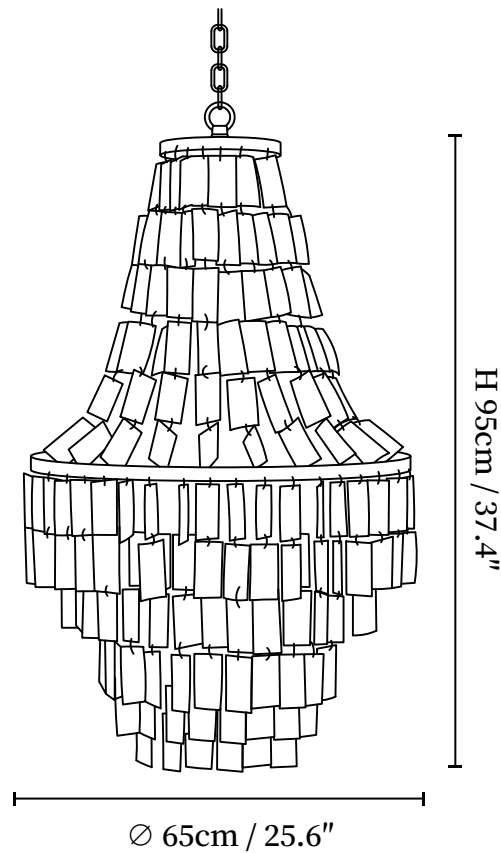

SPECIFICATION SHEET

SPECIFICATION DETAILS

*For custom options, consult factory for details

Fixture Dimensions	D 17.7" x H 25.6"
Light source	E26 or E27 (bulb not included)
Wattage	MAX 40W incandescent bulb or LED equivalent.
Voltage	AC 110-240V
Mounting	Hardwired.
Dimming	Compatible with dimmable bulbs (bulb not included)
Control method	Compatible with common wall switches(not included)
Finishes	Silver
Shade Details	White shell.
Material	Natural shell, Iron, Metal
Hanging Length	Chain lengths range between 19.7", the length can be specified according to needs

DESCRIPTION

Introduce a touch of elegance into your living spaces with our Boho Shell Tiered Chandelier. Handcrafted from natural Capiz shells, this chandelier combines traditional pear shape with beautiful textures for a soft and diffused light. Perfect for any room, from the stairs to the dining table or a high ceiling living room.

SPECIFICATION DETAILS

*For custom options, consult factory for details

SKU	VKC7-240809-02
Fixture Dimensions	D 25.6" x H 37.4"
Light source	E26 or E27 (bulb not included)
Wattage	MAX 40W incandescent bulb or LED equivalent.
Voltage	AC 110-240V
Mounting	Hardwired.
Dimming	Compatible with dimmable bulbs (bulb not included)
Control method	Compatible with common wall switches(not included)
Finishes	Silver
Shade Details	White shell.
Material	Natural shell, Iron, Metal
Hanging Length	Chain lengths range between 19.7", the length can be specified according to needs
Warranty	2 Years
Certification	Compatible with North America, Saudi Arabia, Europe, Australia Certification