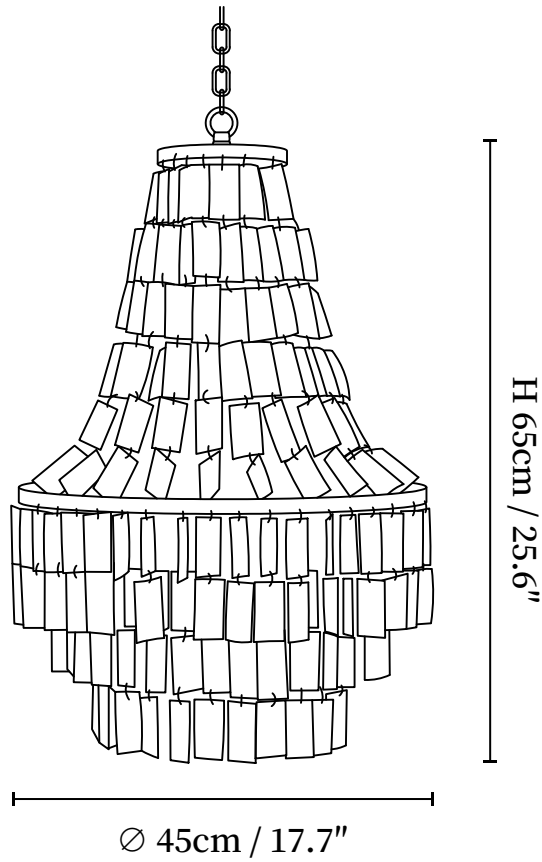

SPECIFICATION SHEET

SPECIFICATION DETAILS

*For custom options, consult factory for details

Fixture Dimensions	D 17.7" x H 25.6"
Light source	E26 or E27 (bulb not included)
Wattage	MAX 40W incandescent bulb or LED equivalent.
Voltage	AC 110-240V
Mounting	Hardwired.
Dimming	Compatible with dimmable bulbs (bulb not included)
Control method	Compatible with common wall switches(not included)
Finishes	Silver
Shade Details	White shell.
Material	Natural shell, Iron, Metal
Hanging Length	Chain lengths range between 19.7", the length can be specified according to needs

DESCRIPTION

Introduce a touch of elegance into your living spaces with our Boho Shell Tiered Chandelier. Handcrafted from natural Capiz shells, this chandelier combines traditional pear shape with beautiful textures for a soft and diffused light. Perfect for any room, from the stairs to the dining table or a high ceiling living room.

SPECIFICATION DETAILS

*For custom options, consult factory for details

SKU	VKC7-240809-02
Fixture Dimensions	D 25.6" x H 37.4"
Light source	E26 or E27 (bulb not included)
Wattage	MAX 40W incandescent bulb or LED equivalent.
Voltage	AC 110-240V
Mounting	Hardwired.
Dimming	Compatible with dimmable bulbs (bulb not included)
Control method	Compatible with common wall switches(not included)
Finishes	Silver
Shade Details	White shell.
Material	Natural shell, Iron, Metal
Hanging Length	Chain lengths range between 19.7", the length can be specified according to needs
Warranty	2 Years
Certification	Compatible with North America, Saudi Arabia, Europe, Australia Certification