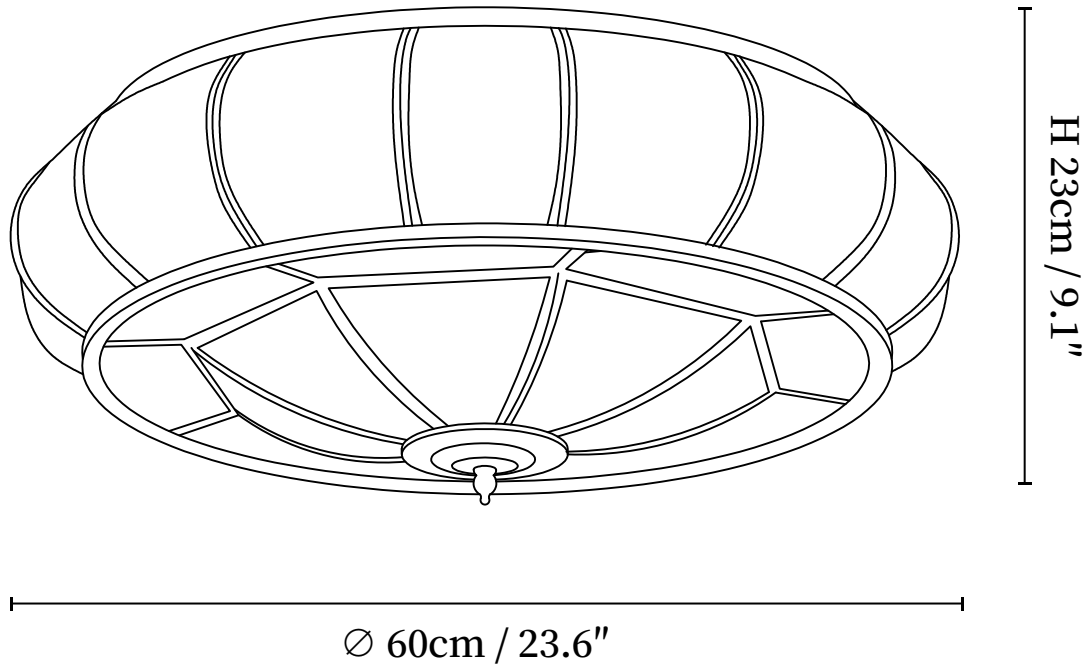

# SPECIFICATION SHEET

---

## SPECIFICATION DETAILS

\*For custom options, consult factory for details

<b>Fixture Dimensions</b>	D 13.8" x H 6.7" (3 bulbs), D 17.7" x H 7.9" (4 bulbs) D 23.6" x H 9.1" (6 bulbs)
<b>Light source</b>	E26 or E27 (bulb not included)
<b>Wattage</b>	MAX 40W incandescent bulb or LED equivalent.
<b>Voltage</b>	AC 110-240V
<b>Mounting</b>	Hardwired.
<b>Dimming</b>	Please purchase dimmable light bulbs separately.
<b>Control method</b>	Compatible with common wall switches (not included)
<b>Finishes</b>	Brass.
<b>Shade Details</b>	White.
<b>Material</b>	Brass, Glass.