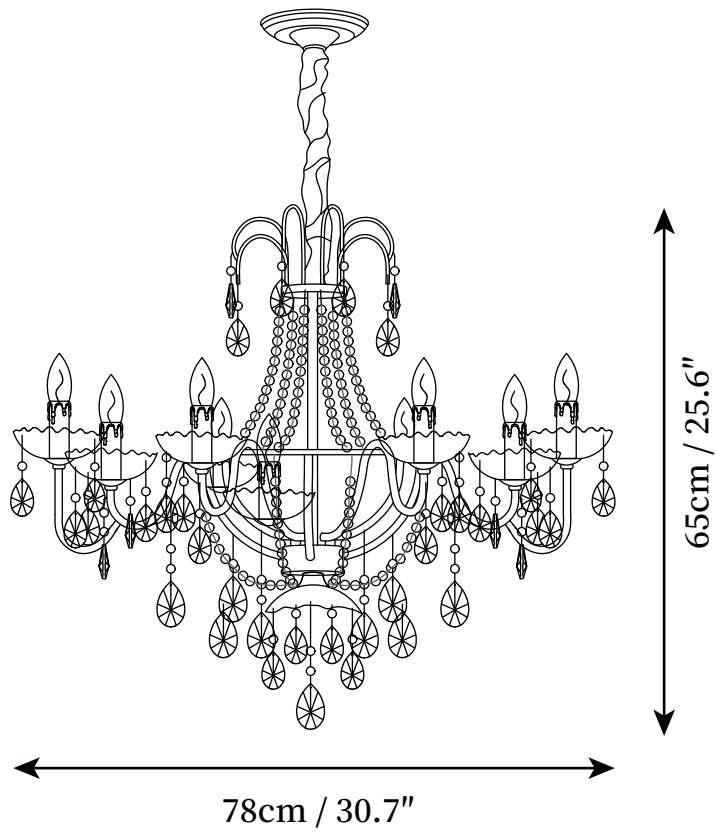

SPECIFICATION SHEET

SPECIFICATION DETAILS

*For custom options, consult factory for details

Fixture Dimensions	D 26" x H 22" (6 Heads)
Light source	E14 (bulb not included)
Wattage	MAX 15W incandescent bulb or LED equivalent.
Voltage	AC 110-240V
Mounting	Hardwired.
Dimming	Compatible with dimmable bulbs (bulb not included)
Control method	Compatible with common wall switches (not included)
Finishes	Gold.
Shade Details	Clear.
Material	Metal, Crystal.
Hanging Length	Chain lengths range between 19.7", the length can be specified according to needs

SPECIFICATION SHEET

SPECIFICATION DETAILS

*For custom options, consult factory for details

Fixture Dimensions	D 30.7" x H 25.6" (8 Heads)
Light source	E14 (bulb not included)
Wattage	MAX 15W incandescent bulb or LED equivalent.
Voltage	AC 110-240V
Mounting	Hardwired.
Dimming	Compatible with dimmable bulbs (bulb not included)
Control method	Compatible with common wall switches (not included)
Finishes	Gold.
Shade Details	Clear.
Material	Metal, Crystal.
Hanging Length	Chain lengths range between 19.7", the length can be specified according to needs