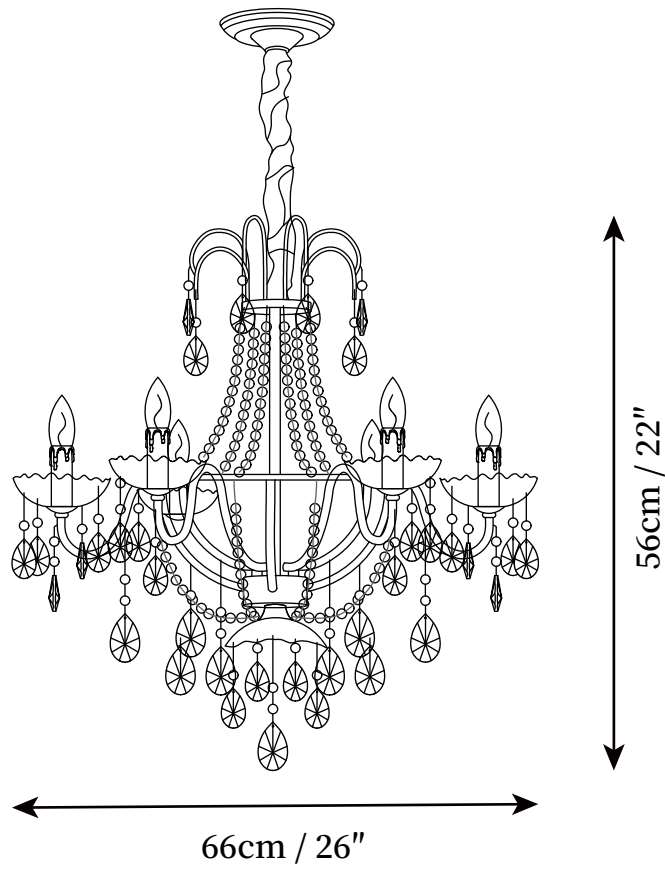

SPECIFICATION SHEET

SPECIFICATION DETAILS

*For custom options, consult factory for details

Fixture Dimensions	D 26" x H 22" (6 Heads)
Light source	E14 (bulb not included)
Wattage	MAX 15W incandescent bulb or LED equivalent.
Voltage	AC 110-240V
Mounting	Hardwired.
Dimming	Compatible with dimmable bulbs (bulb not included)
Control method	Compatible with common wall switches (not included)
Finishes	Gold.
Shade Details	Clear.
Material	Metal, Crystal.
Hanging Length	Chain lengths range between 19.7", the length can be specified according to needs

SPECIFICATION SHEET

SPECIFICATION DETAILS

*For custom options, consult factory for details

Fixture Dimensions	D 30.7" x H 25.6" (8 Heads)
Light source	E14 (bulb not included)
Wattage	MAX 15W incandescent bulb or LED equivalent.
Voltage	AC 110-240V
Mounting	Hardwired.
Dimming	Compatible with dimmable bulbs (bulb not included)
Control method	Compatible with common wall switches (not included)
Finishes	Gold.
Shade Details	Clear.
Material	Metal, Crystal.
Hanging Length	Chain lengths range between 19.7", the length can be specified according to needs