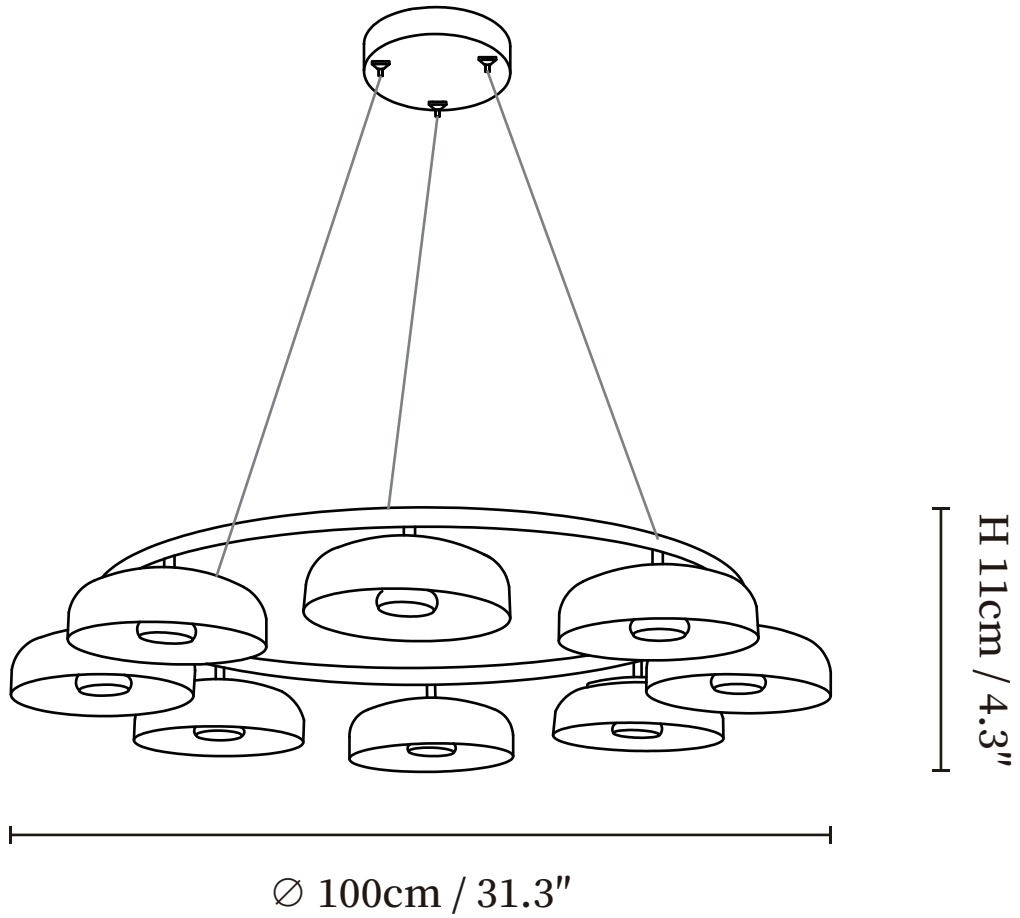

## SPECIFICATION DETAILS

\*For custom options, consult factory for details

<b>Fixture Dimensions</b>	D 31.5" x H 4.3"
<b>Light source</b>	Integrated LED
<b>Wattage</b>	~ 5W (Single lamp)
<b>Voltage</b>	AC 110-240V
<b>Color Temperature</b>	3000k
<b>CRI(Ra)</b>	80CRI
<b>Mounting</b>	Ceiling
<b>Driver Required</b>	Yes
<b>Optional Color Temps</b>	Warm White (3000K), Cool White (6000K), Daylight (4000K)
<b>LED Rated Life</b>	30000hours
<b>Dimming</b>	Dimming is not supported
<b>Finishes</b>	Brass
<b>Glass Details</b>	Clear
<b>Material</b>	Brass, Glass
<b>Wire Length</b>	59"
<b>Wire Type</b>	Black Coaxial Wire

## SPECIFICATION DETAILS

\*For custom options, consult factory for details

<b>Fixture Dimensions</b>	D 31.3" x H 4.3"
<b>Light source</b>	Integrated LED
<b>Wattage</b>	~ 5W (Single lamp)
<b>Voltage</b>	AC 110-240V
<b>Color Temperature</b>	3000k
<b>CRI(Ra)</b>	80CRI
<b>Mounting</b>	Ceiling
<b>Driver Required</b>	Yes
<b>Optional Color Temps</b>	Warm White (3000K), Cool White (6000K), Daylight (4000K)
<b>LED Rated Life</b>	30000hours
<b>Dimming</b>	Dimming is not supported
<b>Finishes</b>	Brass
<b>Glass Details</b>	Clear
<b>Material</b>	Brass, Glass
<b>Wire Length</b>	59"
<b>Wire Type</b>	Black Coaxial Wire