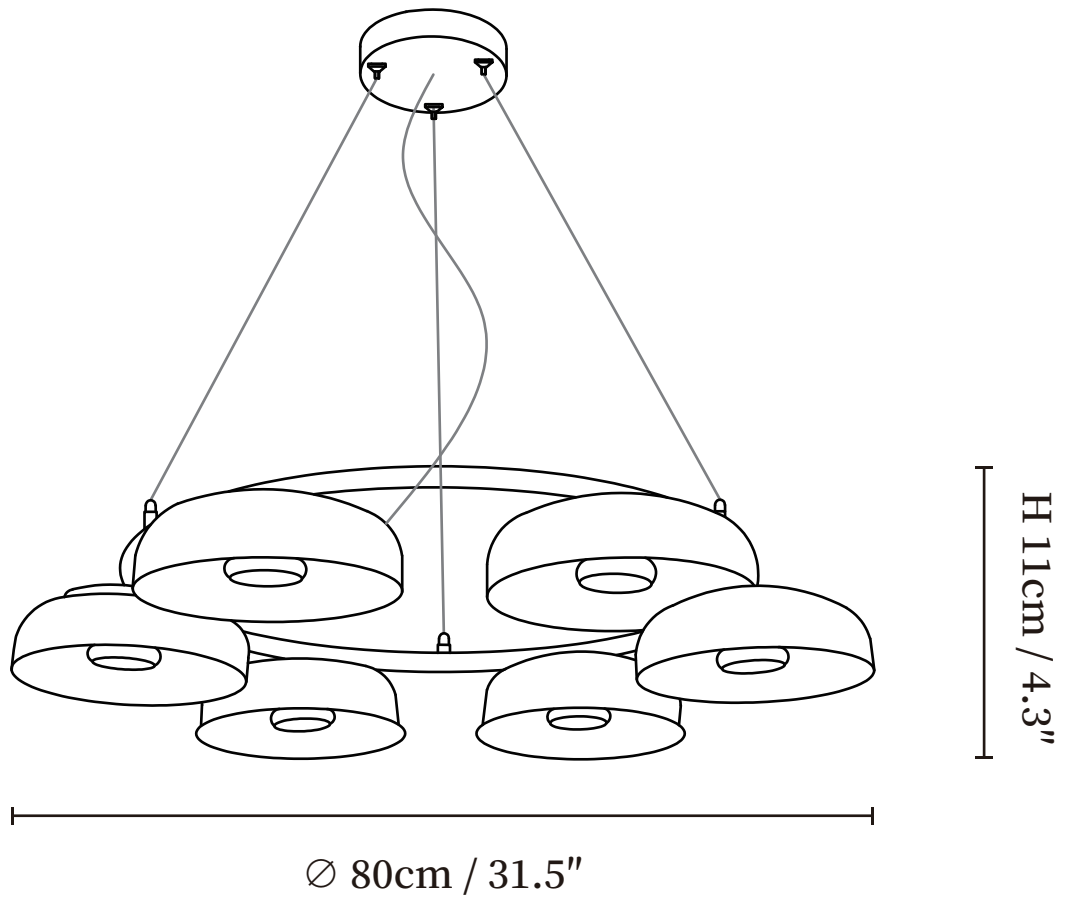

## SPECIFICATION DETAILS

\*For custom options, consult factory for details

<b>Fixture Dimensions</b>	D 31.5" x H 4.3"
<b>Light source</b>	Integrated LED
<b>Wattage</b>	~ 5W (Single lamp)
<b>Voltage</b>	AC 110-240V
<b>Color Temperature</b>	3000k
<b>CRI(Ra)</b>	80CRI
<b>Mounting</b>	Ceiling
<b>Driver Required</b>	Yes
<b>Optional Color Temps</b>	Warm White (3000K), Cool White (6000K), Daylight (4000K)
<b>LED Rated Life</b>	30000hours
<b>Dimming</b>	Dimming is not supported
<b>Finishes</b>	Brass
<b>Glass Details</b>	Clear
<b>Material</b>	Brass, Glass
<b>Wire Length</b>	59"
<b>Wire Type</b>	Black Coaxial Wire

## SPECIFICATION DETAILS

\*For custom options, consult factory for details

<b>Fixture Dimensions</b>	D 31.3" x H 4.3"
<b>Light source</b>	Integrated LED
<b>Wattage</b>	~ 5W (Single lamp)
<b>Voltage</b>	AC 110-240V
<b>Color Temperature</b>	3000k
<b>CRI(Ra)</b>	80CRI
<b>Mounting</b>	Ceiling
<b>Driver Required</b>	Yes
<b>Optional Color Temps</b>	Warm White (3000K), Cool White (6000K), Daylight (4000K)
<b>LED Rated Life</b>	30000hours
<b>Dimming</b>	Dimming is not supported
<b>Finishes</b>	Brass
<b>Glass Details</b>	Clear
<b>Material</b>	Brass, Glass
<b>Wire Length</b>	59"
<b>Wire Type</b>	Black Coaxial Wire