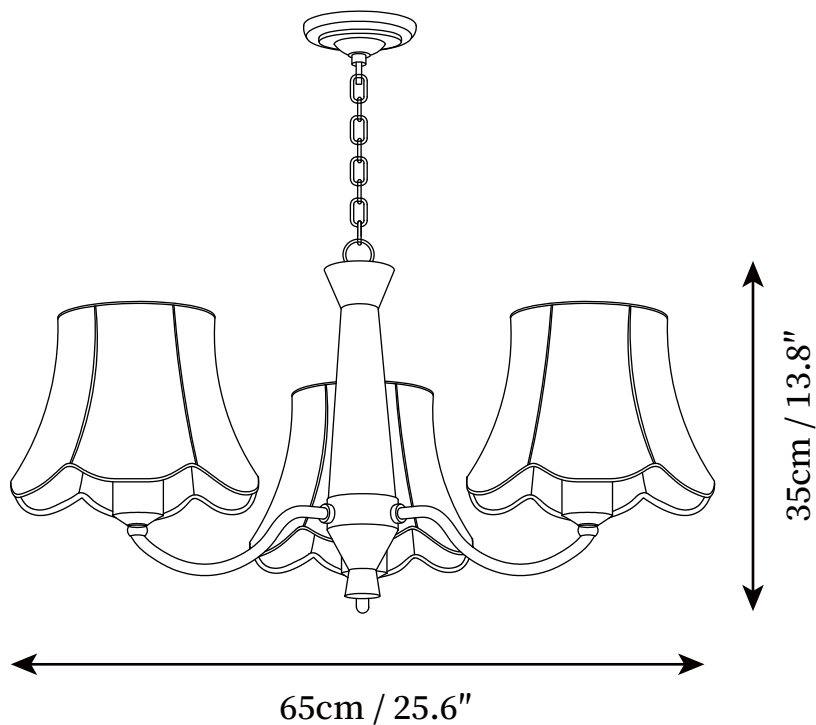

SPECIFICATION SHEET

SPECIFICATION DETAILS

*For custom options, consult factory for details

Fixture Dimensions	D 25.6" x H 13.8"
Light source	E26 or E27 (bulb not included)
Wattage	MAX 40W incandescent bulb or LED equivalent.
Voltage	AC 110-240V
Mounting	Ceiling.
Dimming	Compatible with dimmable bulbs (bulb not included)
Control method	Compatible with common wall switches (not included)
Finishes	Brass, Walnut Wood.
Shade Details	White.
Material	Brass, Fabric, Wood.
Hanging Length	Chain lengths range between 19.7", the length can be specified according to needs

SPECIFICATION SHEET

SPECIFICATION DETAILS

*For custom options, consult factory for details

Fixture Dimensions	D 35.4" x H 13.8"
Light source	E26 or E27 (bulb not included)
Wattage	MAX 40W incandescent bulb or LED equivalent.
Voltage	AC 110-240V
Mounting	Ceiling.
Dimming	Compatible with dimmable bulbs (bulb not included)
Control method	Compatible with common wall switches (not included)
Finishes	Brass, Walnut Wood.
Shade Details	White.
Material	Brass, Fabric, Wood.
Hanging Length	Chain lengths range between 19.7", the length can be specified according to needs

SPECIFICATION SHEET

SPECIFICATION DETAILS

*For custom options, consult factory for details

Fixture Dimensions	D 43.3" x H 15"
Light source	E26 or E27 (bulb not included)
Wattage	MAX 40W incandescent bulb or LED equivalent.
Voltage	AC 110-240V
Mounting	Ceiling.
Dimming	Compatible with dimmable bulbs (bulb not included)
Control method	Compatible with common wall switches (not included)
Finishes	Brass, Walnut Wood.
Shade Details	White.
Material	Brass, Fabric, Wood.
Hanging Length	Chain lengths range between 19.7", the length can be specified according to needs