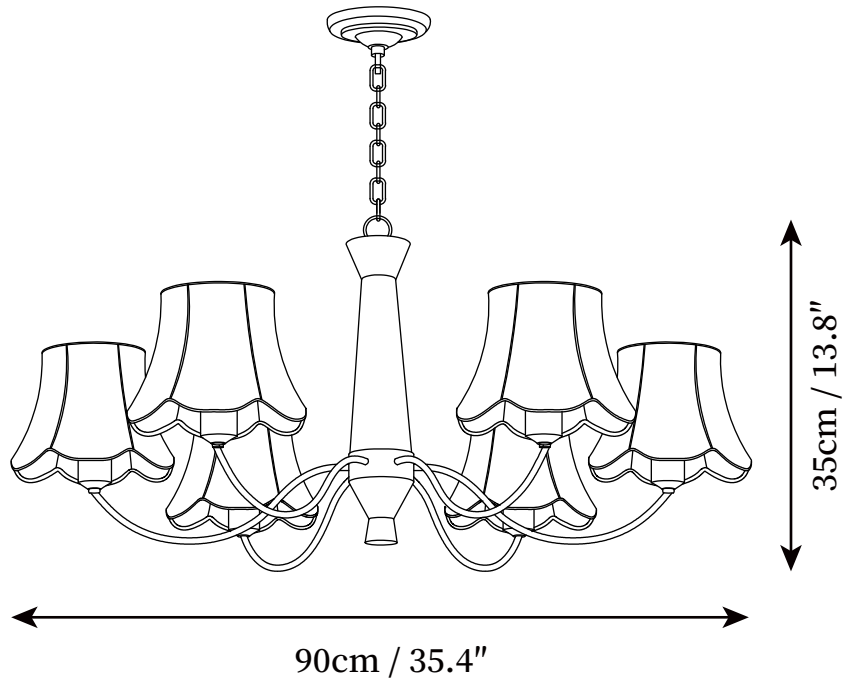

SPECIFICATION SHEET

SPECIFICATION DETAILS

*For custom options, consult factory for details

Fixture Dimensions	D 25.6" x H 13.8"
Light source	E26 or E27 (bulb not included)
Wattage	MAX 40W incandescent bulb or LED equivalent.
Voltage	AC 110-240V
Mounting	Ceiling.
Dimming	Compatible with dimmable bulbs (bulb not included)
Control method	Compatible with common wall switches (not included)
Finishes	Brass, Walnut Wood.
Shade Details	White.
Material	Brass, Fabric, Wood.
Hanging Length	Chain lengths range between 19.7", the length can be specified according to needs

SPECIFICATION SHEET

SPECIFICATION DETAILS

*For custom options, consult factory for details

Fixture Dimensions	D 35.4" x H 13.8"
Light source	E26 or E27 (bulb not included)
Wattage	MAX 40W incandescent bulb or LED equivalent.
Voltage	AC 110-240V
Mounting	Ceiling.
Dimming	Compatible with dimmable bulbs (bulb not included)
Control method	Compatible with common wall switches (not included)
Finishes	Brass, Walnut Wood.
Shade Details	White.
Material	Brass, Fabric, Wood.
Hanging Length	Chain lengths range between 19.7", the length can be specified according to needs

SPECIFICATION SHEET

SPECIFICATION DETAILS

*For custom options, consult factory for details

Fixture Dimensions	D 43.3" x H 15"
Light source	E26 or E27 (bulb not included)
Wattage	MAX 40W incandescent bulb or LED equivalent.
Voltage	AC 110-240V
Mounting	Ceiling.
Dimming	Compatible with dimmable bulbs (bulb not included)
Control method	Compatible with common wall switches (not included)
Finishes	Brass, Walnut Wood.
Shade Details	White.
Material	Brass, Fabric, Wood.
Hanging Length	Chain lengths range between 19.7", the length can be specified according to needs