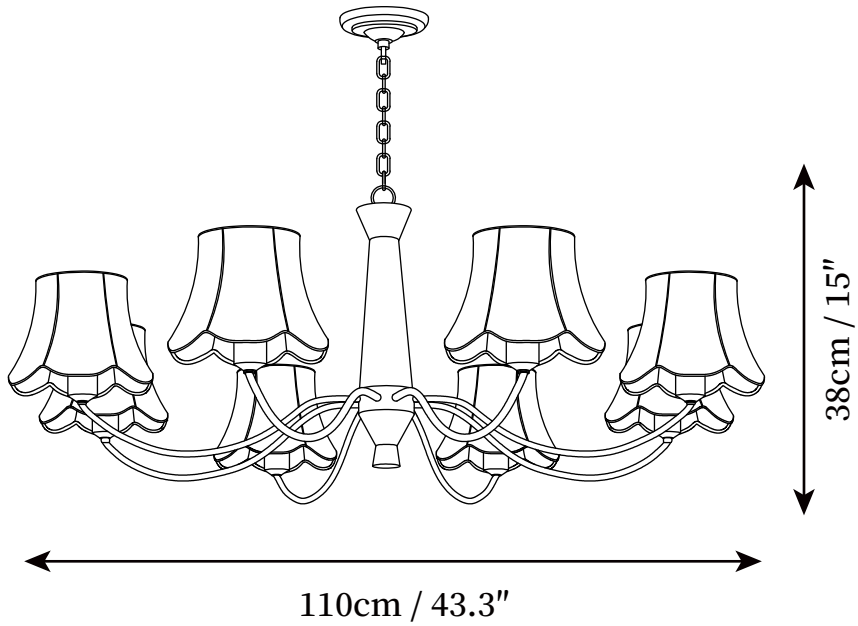

SPECIFICATION SHEET

SPECIFICATION DETAILS

*For custom options, consult factory for details

Fixture Dimensions	D 25.6" x H 13.8"
Light source	E26 or E27 (bulb not included)
Wattage	MAX 40W incandescent bulb or LED equivalent.
Voltage	AC 110-240V
Mounting	Ceiling.
Dimming	Compatible with dimmable bulbs (bulb not included)
Control method	Compatible with common wall switches (not included)
Finishes	Brass, Walnut Wood.
Shade Details	White.
Material	Brass, Fabric, Wood.
Hanging Length	Chain lengths range between 19.7", the length can be specified according to needs

SPECIFICATION SHEET

SPECIFICATION DETAILS

*For custom options, consult factory for details

Fixture Dimensions	D 35.4" x H 13.8"
Light source	E26 or E27 (bulb not included)
Wattage	MAX 40W incandescent bulb or LED equivalent.
Voltage	AC 110-240V
Mounting	Ceiling.
Dimming	Compatible with dimmable bulbs (bulb not included)
Control method	Compatible with common wall switches (not included)
Finishes	Brass, Walnut Wood.
Shade Details	White.
Material	Brass, Fabric, Wood.
Hanging Length	Chain lengths range between 19.7", the length can be specified according to needs

SPECIFICATION SHEET

SPECIFICATION DETAILS

*For custom options, consult factory for details

Fixture Dimensions	D 43.3" x H 15"
Light source	E26 or E27 (bulb not included)
Wattage	MAX 40W incandescent bulb or LED equivalent.
Voltage	AC 110-240V
Mounting	Ceiling.
Dimming	Compatible with dimmable bulbs (bulb not included)
Control method	Compatible with common wall switches (not included)
Finishes	Brass, Walnut Wood.
Shade Details	White.
Material	Brass, Fabric, Wood.
Hanging Length	Chain lengths range between 19.7", the length can be specified according to needs