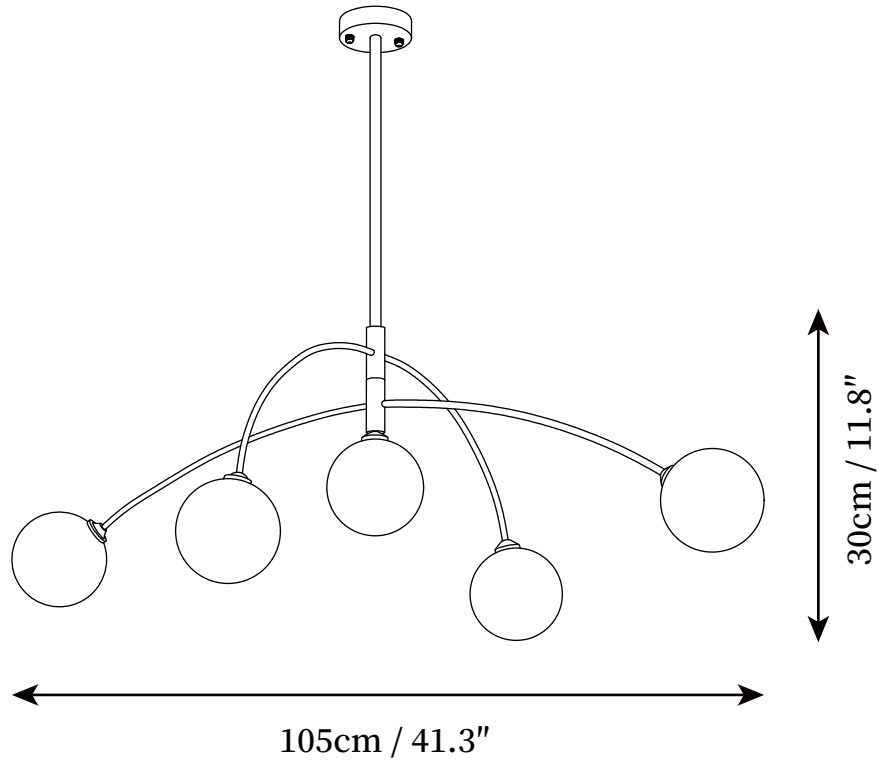

SPECIFICATION SHEET

SPECIFICATION DETAILS

*For custom options, consult factory for details

Fixture Dimensions	D 41.3" x H 11.8"
Light source	G9 (bulb not included)
Wattage	MAX 5W incandescent bulb or LED equivalent.
Voltage	AC 110-240V
Mounting	Hardwired.
Dimming	Compatible with dimmable bulbs (bulb not included)
Control method	Compatible with common wall switches(not included)
Finishes	Gold.
Shade Details	White.
Material	Metal, Glass.
Rod Length	Suspension rod is 19.7", and can be spliced as needed.