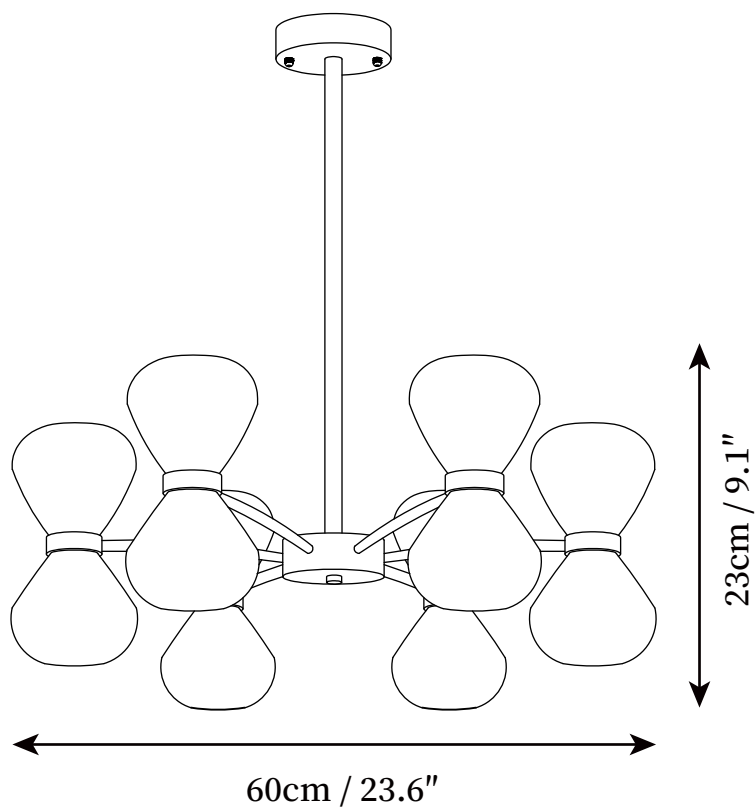

SPECIFICATION SHEET

SPECIFICATION DETAILS

*For custom options, consult factory for details

Fixture Dimensions	D 23.6" x H 9.1" (6 heads)
Light source	G9 (bulb not included)
Wattage	MAX 5W incandescent bulb or LED equivalent.
Voltage	AC 110-240V
Mounting	Hardwired.
Dimming	Compatible with dimmable bulbs (bulb not included)
Control method	Compatible with common wall switches (
Finishes	Black.
Shade Details	Smoke Grey.
Material	Brass, Glass.
Rod Length	Suspension rod is 11.8", and can be spliced as needed.

SPECIFICATION SHEET

SPECIFICATION DETAILS

*For custom options, consult factory for details

Fixture Dimensions	D 31.5" x H 9.1" (8 heads)
Light source	G9 (bulb not included)
Wattage	MAX 5W incandescent bulb or LED equivalent.
Voltage	AC 110-240V
Mounting	Hardwired.
Dimming	Compatible with dimmable bulbs (bulb not included)
Control method	Compatible with common wall switches(
Finishes	Black.
Shade Details	Smoke Grey.
Material	Brass, Glass.
Rod Length	Suspension rod is 11.8", and can be spliced as needed.

SPECIFICATION SHEET

SPECIFICATION DETAILS

*For custom options, consult factory for details

Fixture Dimensions	D 39.4" x H 9.1" (10 heads)
Light source	G9 (bulb not included)
Wattage	MAX 5W incandescent bulb or LED equivalent.
Voltage	AC 110-240V
Mounting	Hardwired.
Dimming	Compatible with dimmable bulbs (bulb not included)
Control method	Compatible with common wall switches (
Finishes	Black.
Shade Details	Smoke Grey.
Material	Brass, Glass.
Rod Length	Suspension rod is 11.8", and can be spliced as needed.