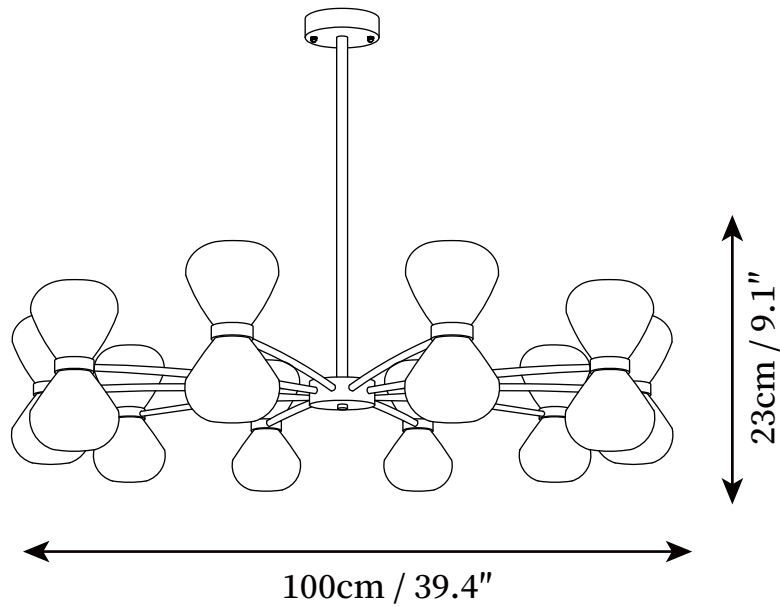

SPECIFICATION SHEET

SPECIFICATION DETAILS

*For custom options, consult factory for details

Fixture Dimensions	D 23.6" x H 9.1" (6 heads)
Light source	G9 (bulb not included)
Wattage	MAX 5W incandescent bulb or LED equivalent.
Voltage	AC 110-240V
Mounting	Hardwired.
Dimming	Compatible with dimmable bulbs (bulb not included)
Control method	Compatible with common wall switches (
Finishes	Black.
Shade Details	Smoke Grey.
Material	Brass, Glass.
Rod Length	Suspension rod is 11.8", and can be spliced as needed.

SPECIFICATION SHEET

SPECIFICATION DETAILS

*For custom options, consult factory for details

Fixture Dimensions	D 31.5" x H 9.1" (8 heads)
Light source	G9 (bulb not included)
Wattage	MAX 5W incandescent bulb or LED equivalent.
Voltage	AC 110-240V
Mounting	Hardwired.
Dimming	Compatible with dimmable bulbs (bulb not included)
Control method	Compatible with common wall switches(
Finishes	Black.
Shade Details	Smoke Grey.
Material	Brass, Glass.
Rod Length	Suspension rod is 11.8", and can be spliced as needed.

SPECIFICATION SHEET

SPECIFICATION DETAILS

*For custom options, consult factory for details

Fixture Dimensions	D 39.4" x H 9.1" (10 heads)
Light source	G9 (bulb not included)
Wattage	MAX 5W incandescent bulb or LED equivalent.
Voltage	AC 110-240V
Mounting	Hardwired.
Dimming	Compatible with dimmable bulbs (bulb not included)
Control method	Compatible with common wall switches (
Finishes	Black.
Shade Details	Smoke Grey.
Material	Brass, Glass.
Rod Length	Suspension rod is 11.8", and can be spliced as needed.