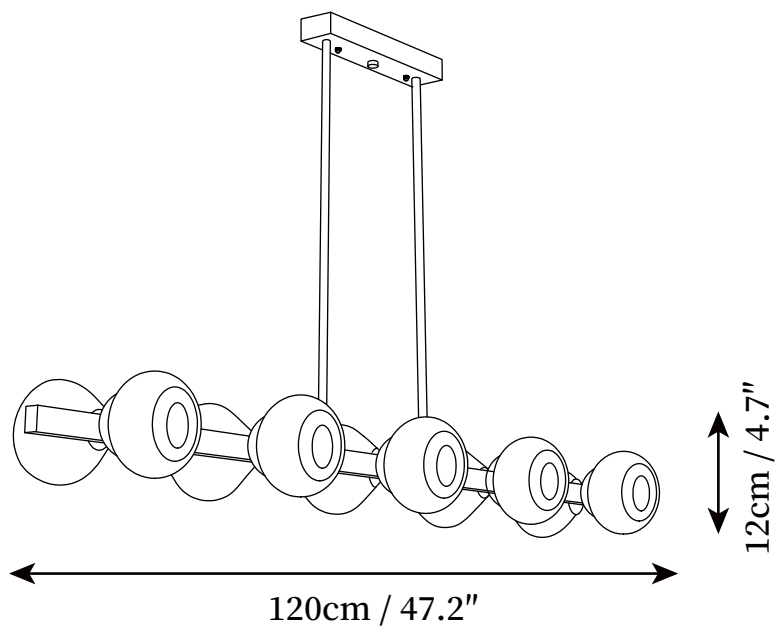

SPECIFICATION SHEET

SPECIFICATION DETAILS

*For custom options, consult factory for details

Fixture Dimensions	L 47.2" x W 7.1" x H 4.7" (5+5 heads)
Light source	G9 (bulb not included)
Wattage	MAX 5W incandescent bulb or LED equivalent.
Voltage	AC 110-240V
Mounting	Hardwired.
Dimming	Compatible with dimmable bulbs (bulb not included)
Control method	Compatible with common wall switches (
Finishes	Black.
Shade Details	Smoke Grey.
Material	Brass, Glass.
Rod Length	Suspension rod is 11.8", and can be spliced as needed.