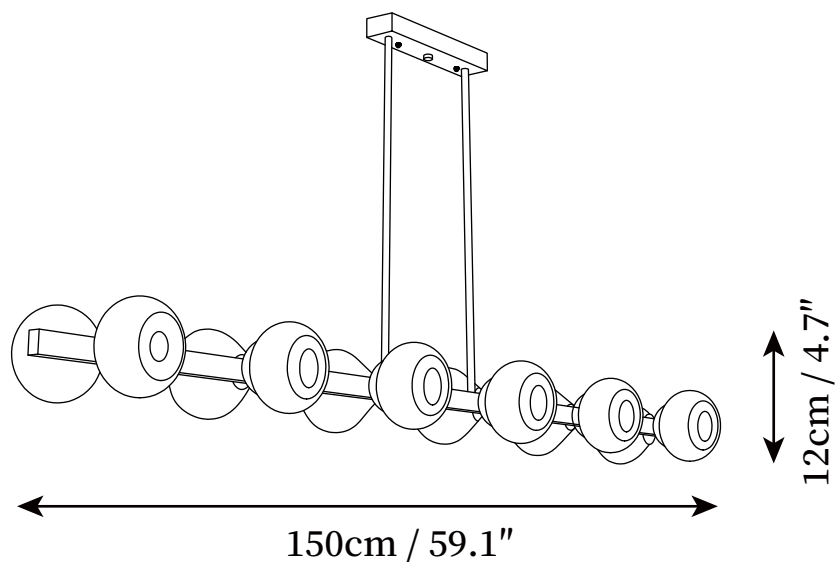

SPECIFICATION SHEET

SPECIFICATION DETAILS

*For custom options, consult factory for details

Fixture Dimensions	L 59.1" x W 7.1" x H 4.7" (6+6 heads)
Light source	G9 (bulb not included)
Wattage	MAX 5W incandescent bulb or LED equivalent.
Voltage	AC 110-240V
Mounting	Hardwired.
Dimming	Compatible with dimmable bulbs (bulb not included)
Control method	Compatible with common wall switches (
Finishes	Black.
Shade Details	Smoke Grey.
Material	Brass, Glass.
Rod Length	Suspension rod is 11.8", and can be spliced as needed.