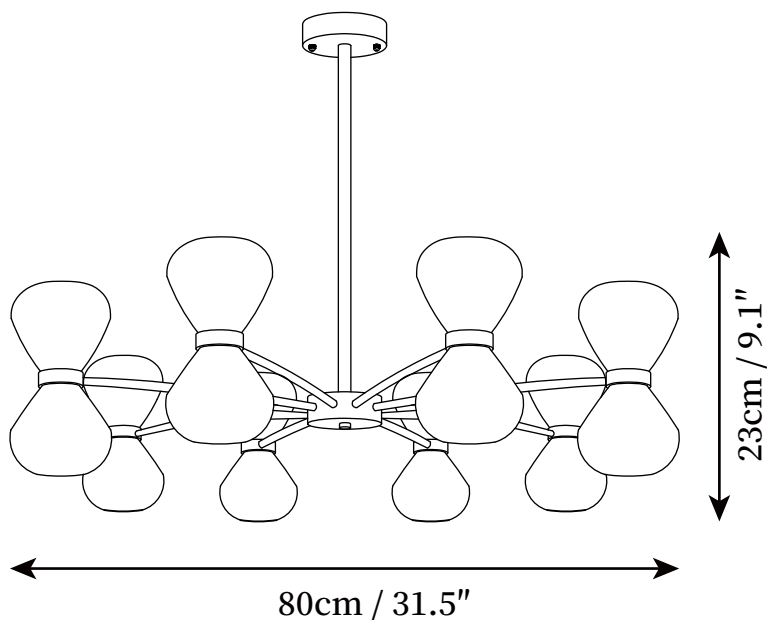

SPECIFICATION SHEET

SPECIFICATION DETAILS

*For custom options, consult factory for details

Fixture Dimensions	D 23.6" x H 9.1" (6 heads)
Light source	G9 (bulb not included)
Wattage	MAX 5W incandescent bulb or LED equivalent.
Voltage	AC 110-240V
Mounting	Hardwired.
Dimming	Compatible with dimmable bulbs (bulb not included)
Control method	Compatible with common wall switches (
Finishes	Black.
Shade Details	Smoke Grey.
Material	Brass, Glass.
Rod Length	Suspension rod is 11.8", and can be spliced as needed.

SPECIFICATION SHEET

SPECIFICATION DETAILS

*For custom options, consult factory for details

Fixture Dimensions	D 31.5" x H 9.1" (8 heads)
Light source	G9 (bulb not included)
Wattage	MAX 5W incandescent bulb or LED equivalent.
Voltage	AC 110-240V
Mounting	Hardwired.
Dimming	Compatible with dimmable bulbs (bulb not included)
Control method	Compatible with common wall switches(
Finishes	Black.
Shade Details	Smoke Grey.
Material	Brass, Glass.
Rod Length	Suspension rod is 11.8", and can be spliced as needed.

SPECIFICATION SHEET

SPECIFICATION DETAILS

*For custom options, consult factory for details

Fixture Dimensions	D 39.4" x H 9.1" (10 heads)
Light source	G9 (bulb not included)
Wattage	MAX 5W incandescent bulb or LED equivalent.
Voltage	AC 110-240V
Mounting	Hardwired.
Dimming	Compatible with dimmable bulbs (bulb not included)
Control method	Compatible with common wall switches (
Finishes	Black.
Shade Details	Smoke Grey.
Material	Brass, Glass.
Rod Length	Suspension rod is 11.8", and can be spliced as needed.