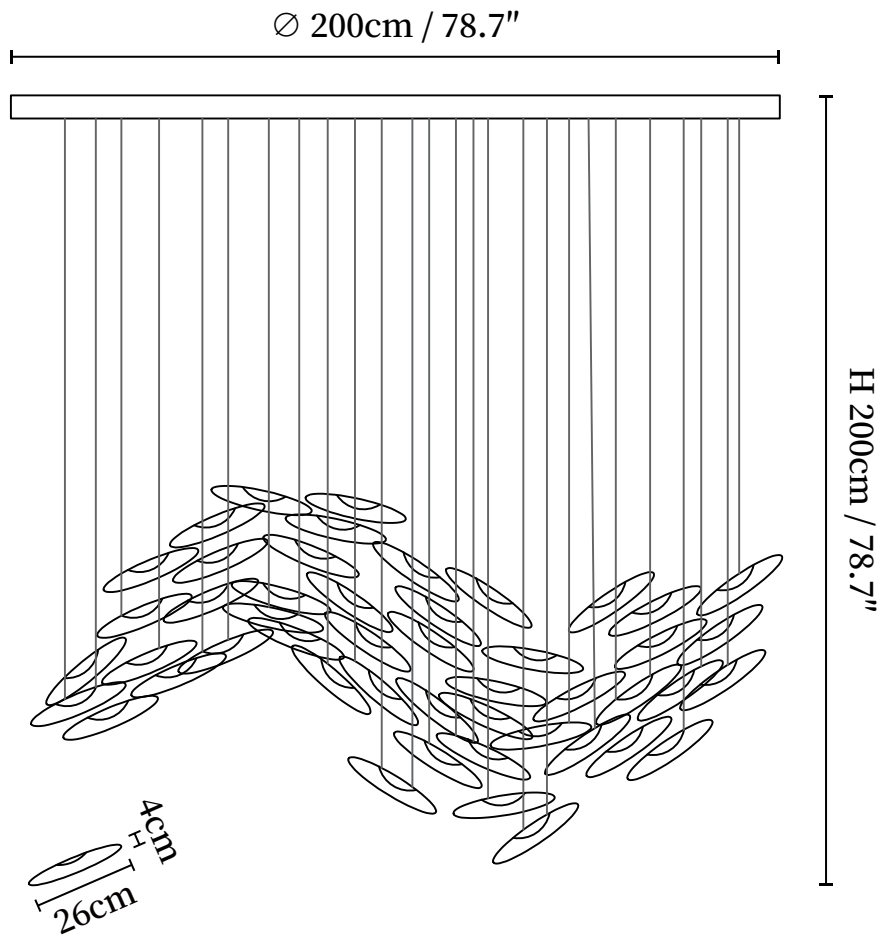

SPECIFICATION SHEET

SPECIFICATION DETAILS

*For custom options, consult factory for details

Fixture Dimensions	D 59.1" x H 78.7" (32heads)
Light source	Integrated LED
Wattage	Total power ~5 watts
Voltage	AC 110-240V
Dimming	Not supported
CRI(Ra)	90+CRI
Mounting	Hardwired.
LED Rated Life	50000 hours
Color Temperature	Warm Light (3000K), Neutral Light (4000K), Cool Light (6000K)
Control method	Compatible with common wall switches (not included)
Finishes	Gold, Clear.
Shade Details	Gold, Clear.
Material	Metal, Glass.
Wire Length	The standard length of the cord is 59" (150 cm), the length is adjustable.

SPECIFICATION SHEET

SPECIFICATION DETAILS

*For custom options, consult factory for details

Fixture Dimensions	D 70.9" x H 78.7" (48heads)
Light source	Integrated LED
Wattage	Total power ~5 watts
Voltage	AC 110-240V
Dimming	Not supported
CRI(Ra)	90+CRI
Mounting	Hardwired.
LED Rated Life	50000 hours
Color Temperature	Warm Light (3000K), Neutral Light (4000K), Cool Light (6000K)
Control method	Compatible with common wall switches(not included)
Finishes	Gold, Clear.
Shade Details	Gold, Clear.
Material	Metal, Glass.
Wire Length	The standard length of the cord is 59" (150 cm), the length is adjustable.

SPECIFICATION SHEET

SPECIFICATION DETAILS

*For custom options, consult factory for details

Fixture Dimensions	D 78.7" x H 78.7" (48heads)
Light source	Integrated LED
Wattage	Total power ~5 watts
Voltage	AC 110-240V
Dimming	Not supported
CRI(Ra)	90+CRI
Mounting	Hardwired.
LED Rated Life	50000 hours
Color Temperature	Warm Light (3000K), Neutral Light (4000K), Cool Light (6000K)
Control method	Compatible with common wall switches(not included)
Finishes	Gold, Clear.
Shade Details	Gold, Clear.
Material	Metal, Glass.
Wire Length	The standard length of the cord is 59" (150 cm), the length is adjustable.