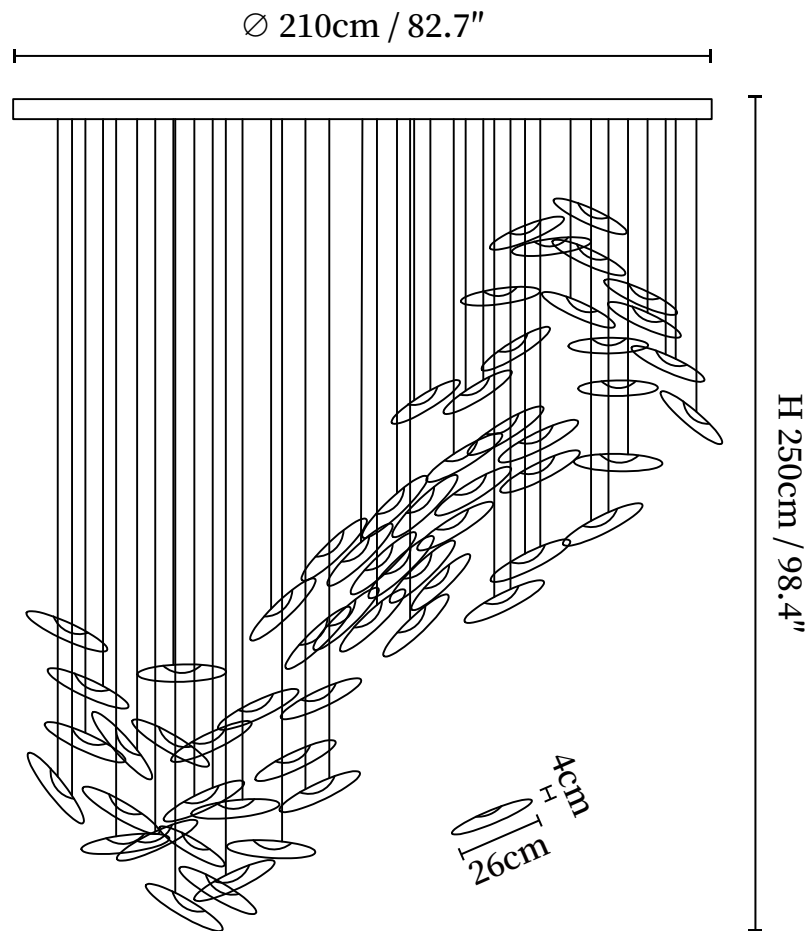

SPECIFICATION SHEET

SPECIFICATION DETAILS

*For custom options, consult factory for details

Fixture Dimensions	D 82.7" x H 98.4" (64heads)
Light source	Integrated LED
Wattage	Total power ~5 watts
Voltage	AC 110-240V
Dimming	Not supported
CRI(Ra)	90+CRI
Mounting	Hardwired.
LED Rated Life	50000 hours
Color Temperature	Warm Light (3000K), Neutral Light (4000K), Cool Light (6000K)
Control method	Compatible with common wall switches (not included)
Finishes	Gold, Clear.
Shade Details	Gold, Clear.
Material	Metal, Glass.
Wire Length	The standard length of the cord is 59" (150 cm), the length is adjustable.