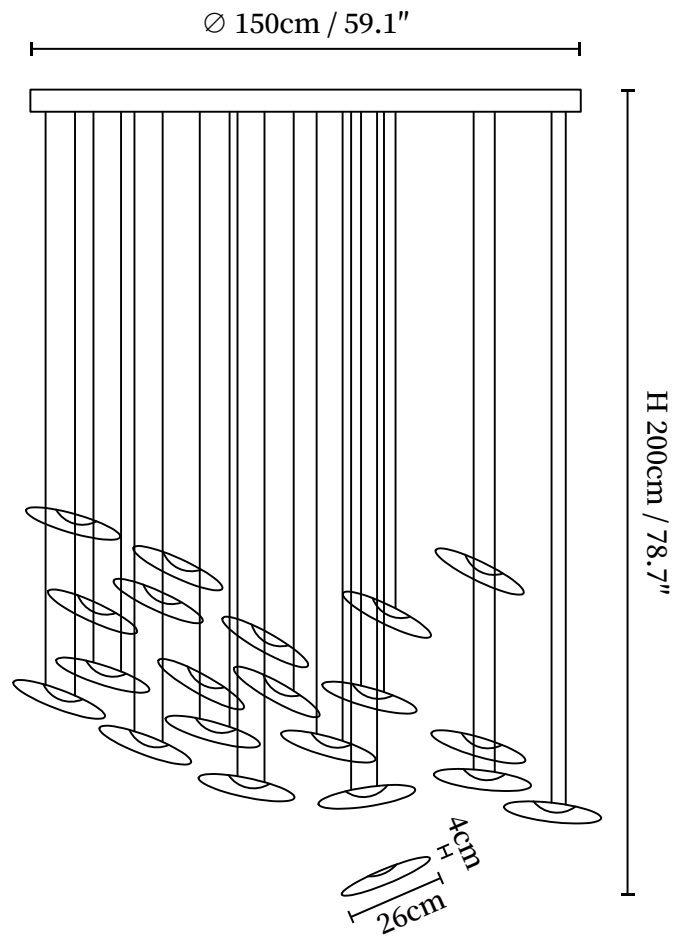

SPECIFICATION SHEET

SPECIFICATION DETAILS

*For custom options, consult factory for details

Fixture Dimensions	D 59.1" x H 78.7" (20heads)
Light source	Integrated LED
Wattage	Total power ~5 watts
Voltage	AC 110-240V
Dimming	Not supported
CRI(Ra)	90+CRI
Mounting	Hardwired.
LED Rated Life	50000 hours
Color Temperature	Warm Light (3000K), Neutral Light (4000K), Cool Light (6000K)
Control method	Compatible with common wall switches(not included)
Finishes	Gold, Clear.
Shade Details	Gold, Clear.
Material	Metal, Glass.
Wire Length	The standard length of the cord is 59" (150 cm), the length is adjustable.

SPECIFICATION SHEET

SPECIFICATION DETAILS

*For custom options, consult factory for details

Fixture Dimensions	D 59.1" x H 78.7" (32heads)
Light source	Integrated LED
Wattage	Total power ~5 watts
Voltage	AC 110-240V
Dimming	Not supported
CRI(Ra)	90+CRI
Mounting	Hardwired.
LED Rated Life	50000 hours
Color Temperature	Warm Light (3000K), Neutral Light (4000K), Cool Light (6000K)
Control method	Compatible with common wall switches(not included)
Finishes	Gold, Clear.
Shade Details	Gold, Clear.
Material	Metal, Glass.
Wire Length	The standard length of the cord is 59" (150 cm), the length is adjustable.

SPECIFICATION SHEET

SPECIFICATION DETAILS

*For custom options, consult factory for details

Fixture Dimensions	D 59.1" x H 78.7" (32heads)
Light source	Integrated LED
Wattage	Total power ~5 watts
Voltage	AC 110-240V
Dimming	Not supported
CRI(Ra)	90+CRI
Mounting	Hardwired.
LED Rated Life	50000 hours
Color Temperature	Warm Light (3000K), Neutral Light (4000K), Cool Light (6000K)
Control method	Compatible with common wall switches (not included)
Finishes	Gold, Clear.
Shade Details	Gold, Clear.
Material	Metal, Glass.
Wire Length	The standard length of the cord is 59" (150 cm), the length is adjustable.