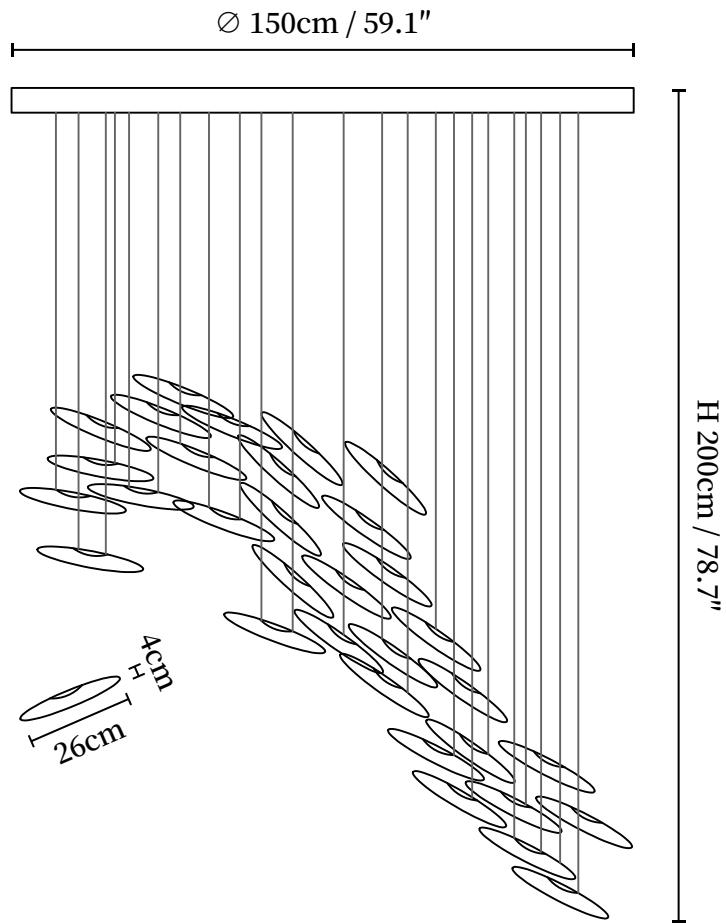

SPECIFICATION SHEET

SPECIFICATION DETAILS

*For custom options, consult factory for details

Fixture Dimensions	D 59.1" x H 78.7" (20heads)
Light source	Integrated LED
Wattage	Total power ~5 watts
Voltage	AC 110-240V
Dimming	Not supported
CRI(Ra)	90+CRI
Mounting	Hardwired.
LED Rated Life	50000 hours
Color Temperature	Warm Light (3000K), Neutral Light (4000K), Cool Light (6000K)
Control method	Compatible with common wall switches(not included)
Finishes	Gold, Clear.
Shade Details	Gold, Clear.
Material	Metal, Glass.
Wire Length	The standard length of the cord is 59" (150 cm), the length is adjustable.

SPECIFICATION SHEET

SPECIFICATION DETAILS

*For custom options, consult factory for details

Fixture Dimensions	D 59.1" x H 78.7" (32heads)
Light source	Integrated LED
Wattage	Total power ~5 watts
Voltage	AC 110-240V
Dimming	Not supported
CRI(Ra)	90+CRI
Mounting	Hardwired.
LED Rated Life	50000 hours
Color Temperature	Warm Light (3000K), Neutral Light (4000K), Cool Light (6000K)
Control method	Compatible with common wall switches(not included)
Finishes	Gold, Clear.
Shade Details	Gold, Clear.
Material	Metal, Glass.
Wire Length	The standard length of the cord is 59" (150 cm), the length is adjustable.

SPECIFICATION SHEET

SPECIFICATION DETAILS

*For custom options, consult factory for details

Fixture Dimensions	D 59.1" x H 78.7" (32heads)
Light source	Integrated LED
Wattage	Total power ~5 watts
Voltage	AC 110-240V
Dimming	Not supported
CRI(Ra)	90+CRI
Mounting	Hardwired.
LED Rated Life	50000 hours
Color Temperature	Warm Light (3000K), Neutral Light (4000K), Cool Light (6000K)
Control method	Compatible with common wall switches (not included)
Finishes	Gold, Clear.
Shade Details	Gold, Clear.
Material	Metal, Glass.
Wire Length	The standard length of the cord is 59" (150 cm), the length is adjustable.