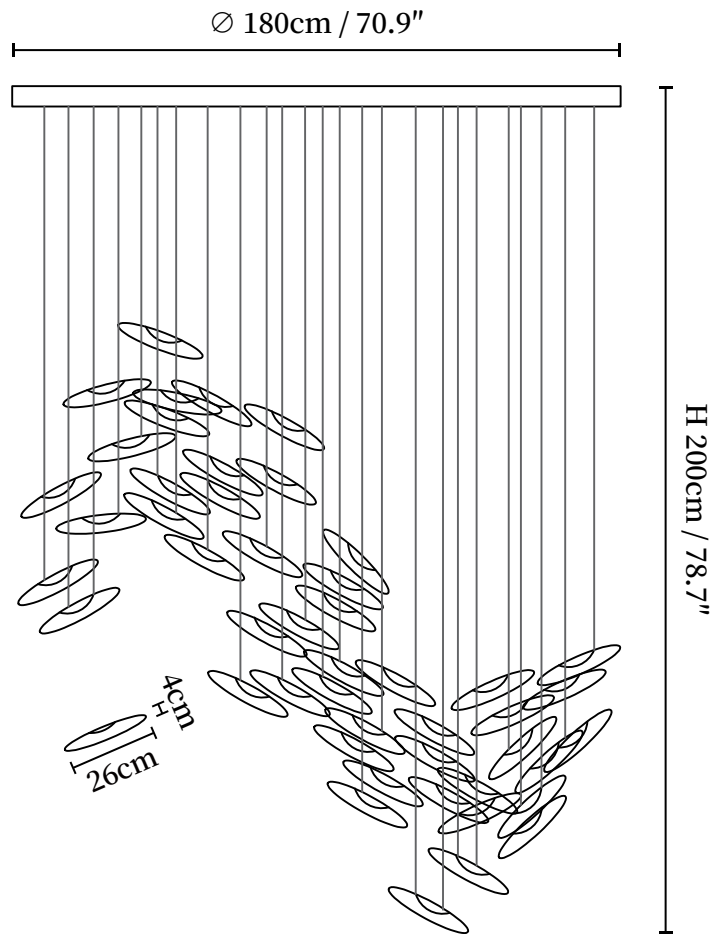

SPECIFICATION SHEET

SPECIFICATION DETAILS

*For custom options, consult factory for details

Fixture Dimensions	D 59.1" x H 78.7" (20heads)
Light source	Integrated LED
Wattage	Total power ~5 watts
Voltage	AC 110-240V
Dimming	Not supported
CRI(Ra)	90+CRI
Mounting	Hardwired.
LED Rated Life	50000 hours
Color Temperature	Warm Light (3000K), Neutral Light (4000K), Cool Light (6000K)
Control method	Compatible with common wall switches(not included)
Finishes	Gold, Clear.
Shade Details	Gold, Clear.
Material	Metal, Glass.
Wire Length	The standard length of the cord is 59" (150 cm), the length is adjustable.

SPECIFICATION SHEET

SPECIFICATION DETAILS

*For custom options, consult factory for details

Fixture Dimensions	D 59.1" x H 78.7" (32heads)
Light source	Integrated LED
Wattage	Total power ~5 watts
Voltage	AC 110-240V
Dimming	Not supported
CRI(Ra)	90+CRI
Mounting	Hardwired.
LED Rated Life	50000 hours
Color Temperature	Warm Light (3000K), Neutral Light (4000K), Cool Light (6000K)
Control method	Compatible with common wall switches (not included)
Finishes	Gold, Clear.
Shade Details	Gold, Clear.
Material	Metal, Glass.
Wire Length	The standard length of the cord is 59" (150 cm), the length is adjustable.

SPECIFICATION SHEET

SPECIFICATION DETAILS

*For custom options, consult factory for details

Fixture Dimensions	D 70.9" x H 78.7" (48heads)
Light source	Integrated LED
Wattage	Total power ~5 watts
Voltage	AC 110-240V
Dimming	Not supported
CRI(Ra)	90+CRI
Mounting	Hardwired.
LED Rated Life	50000 hours
Color Temperature	Warm Light (3000K), Neutral Light (4000K), Cool Light (6000K)
Control method	Compatible with common wall switches(not included)
Finishes	Gold, Clear.
Shade Details	Gold, Clear.
Material	Metal, Glass.
Wire Length	The standard length of the cord is 59" (150 cm), the length is adjustable.