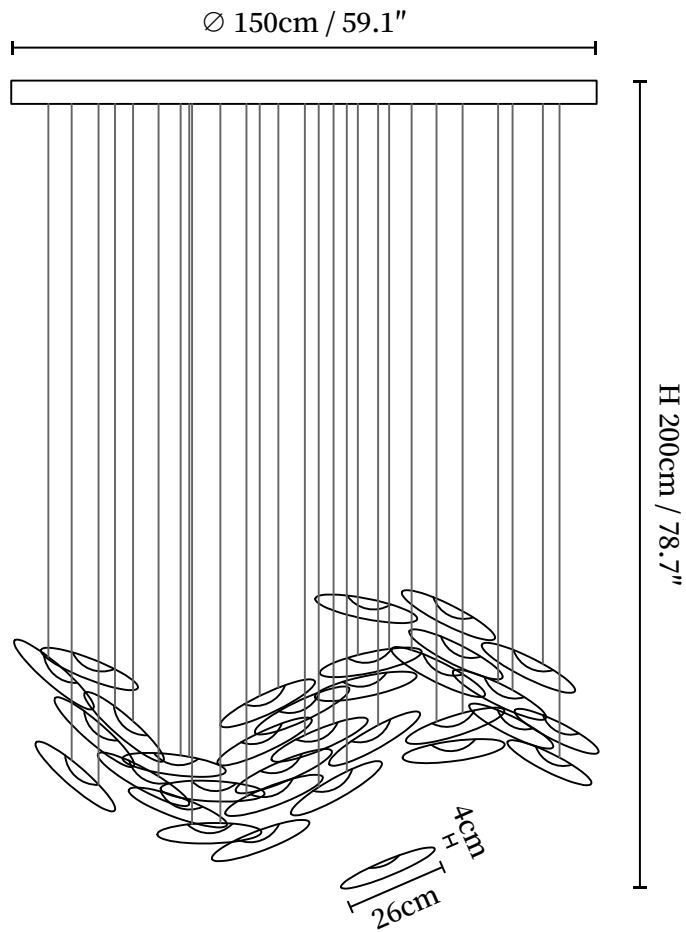

SPECIFICATION SHEET

SPECIFICATION DETAILS

*For custom options, consult factory for details

Fixture Dimensions	D 59.1" x H 78.7" (20heads)
Light source	Integrated LED
Wattage	Total power ~5 watts
Voltage	AC 110-240V
Dimming	Not supported
CRI(Ra)	90+CRI
Mounting	Hardwired.
LED Rated Life	50000 hours
Color Temperature	Warm Light (3000K), Neutral Light (4000K), Cool Light (6000K)
Control method	Compatible with common wall switches(not included)
Finishes	Gold, Clear.
Shade Details	Gold, Clear.
Material	Metal, Glass.
Wire Length	The standard length of the cord is 59" (150 cm), the length is adjustable.

SPECIFICATION SHEET

SPECIFICATION DETAILS

*For custom options, consult factory for details

Fixture Dimensions	D 59.1" x H 78.7" (32heads)
Light source	Integrated LED
Wattage	Total power ~5 watts
Voltage	AC 110-240V
Dimming	Not supported
CRI(Ra)	90+CRI
Mounting	Hardwired.
LED Rated Life	50000 hours
Color Temperature	Warm Light (3000K), Neutral Light (4000K), Cool Light (6000K)
Control method	Compatible with common wall switches(not included)
Finishes	Gold, Clear.
Shade Details	Gold, Clear.
Material	Metal, Glass.
Wire Length	The standard length of the cord is 59" (150 cm), the length is adjustable.

SPECIFICATION SHEET

SPECIFICATION DETAILS

*For custom options, consult factory for details

Fixture Dimensions	D 59.1" x H 78.7" (32heads)
Light source	Integrated LED
Wattage	Total power ~5 watts
Voltage	AC 110-240V
Dimming	Not supported
CRI(Ra)	90+CRI
Mounting	Hardwired.
LED Rated Life	50000 hours
Color Temperature	Warm Light (3000K), Neutral Light (4000K), Cool Light (6000K)
Control method	Compatible with common wall switches (not included)
Finishes	Gold, Clear.
Shade Details	Gold, Clear.
Material	Metal, Glass.
Wire Length	The standard length of the cord is 59" (150 cm), the length is adjustable.