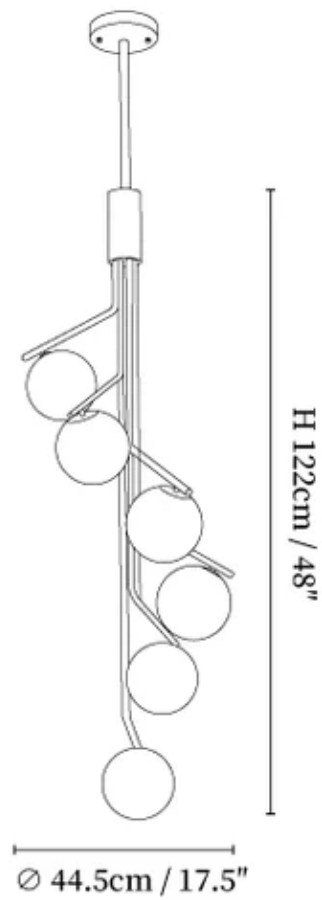

## SPECIFICATION DETAILS

\*For custom options, consult factory for details

---

<b>Fixture Dimensions</b>	Ø17.5" x H 48"
<b>Light source</b>	G9
<b>Wattage</b>	5W incandescent bulb or LED equivalent.
<b>Voltage</b>	AC 110-240V
<b>Mounting</b>	Ceiling.
<b>Dimming</b>	Compatible with dimmable bulbs (bulb not included)
<b>Control method</b>	Compatible with common wall switches(not included)
<b>Finishes</b>	Brass, Black.
<b>Shade Details</b>	White.
<b>Material</b>	Brass, Glass.
<b>Rod Length</b>	Suspension rod length 30cm/11.8", and can be spliced as needed.

## SPECIFICATION DETAILS

\*For custom options, consult factory for details

---

<b>Fixture Dimensions</b>	Ø17.5" x H 61"
<b>Light source</b>	G9
<b>Wattage</b>	5W incandescent bulb or LED equivalent.
<b>Voltage</b>	AC 110-240V
<b>Mounting</b>	Ceiling.
<b>Dimming</b>	Compatible with dimmable bulbs (bulb not included)
<b>Control method</b>	Compatible with common wall switches(not included)
<b>Finishes</b>	Brass, Black.
<b>Shade Details</b>	White.
<b>Material</b>	Brass, Glass.
<b>Rod Length</b>	Suspension rod length 30cm/11.8", and can be spliced as needed.