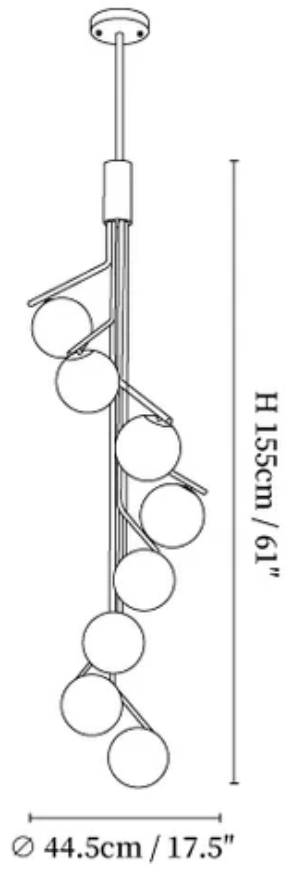

## SPECIFICATION DETAILS

\*For custom options, consult factory for details

---

<b>Fixture Dimensions</b>	Ø17.5" x H 48"
<b>Light source</b>	G9
<b>Wattage</b>	5W incandescent bulb or LED equivalent.
<b>Voltage</b>	AC 110-240V
<b>Mounting</b>	Ceiling.
<b>Dimming</b>	Compatible with dimmable bulbs (bulb not included)
<b>Control method</b>	Compatible with common wall switches(not included)
<b>Finishes</b>	Brass, Black.
<b>Shade Details</b>	White.
<b>Material</b>	Brass, Glass.
<b>Rod Length</b>	Suspension rod length 30cm/11.8", and can be spliced as needed.

## SPECIFICATION DETAILS

\*For custom options, consult factory for details

---

<b>Fixture Dimensions</b>	Ø17.5" x H 61"
<b>Light source</b>	G9
<b>Wattage</b>	5W incandescent bulb or LED equivalent.
<b>Voltage</b>	AC 110-240V
<b>Mounting</b>	Ceiling.
<b>Dimming</b>	Compatible with dimmable bulbs (bulb not included)
<b>Control method</b>	Compatible with common wall switches(not included)
<b>Finishes</b>	Brass, Black.
<b>Shade Details</b>	White.
<b>Material</b>	Brass, Glass.
<b>Rod Length</b>	Suspension rod length 30cm/11.8", and can be spliced as needed.