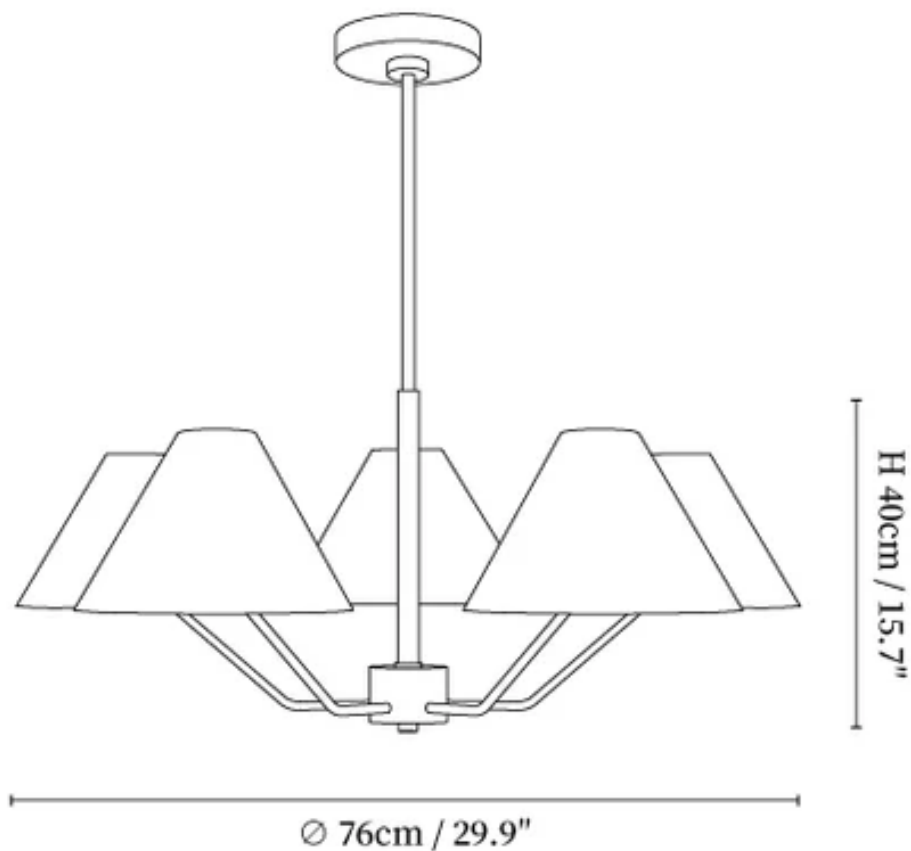

SPECIFICATION SHEET

SPECIFICATION DETAILS

*For custom options, consult factory for details

Fixture Dimensions	Ø 29.9" x H 15.7" (5 heads)
Light source	E14.
Wattage	15W incandescent bulb or LED equivalent.
Voltage	AC 110-240V
Mounting	Ceiling.
Dimming	Compatible with dimmable bulbs (bulb not included)
Control method	Compatible with common wall switches (not included)
Finishes	Brass, Black.
Shade Details	White.
Material	Brass, Fabric.
Rod Length	Suspension rod length 30cm/11.8", and can be spliced as needed.

SPECIFICATION SHEET

SPECIFICATION DETAILS

*For custom options, consult factory for details

Fixture Dimensions	Ø37.8" x H 15.7" (6 heads)
Light source	E14.
Wattage	15W incandescent bulb or LED equivalent.
Voltage	AC 110-240V
Mounting	Ceiling.
Dimming	Compatible with dimmable bulbs (bulb not included)
Control method	Compatible with common wall switches (not included)
Finishes	Brass, Black.
Shade Details	White.
Material	Brass, Fabric.
Rod Length	Suspension rod length 50cm/19.7", and can be spliced as needed.