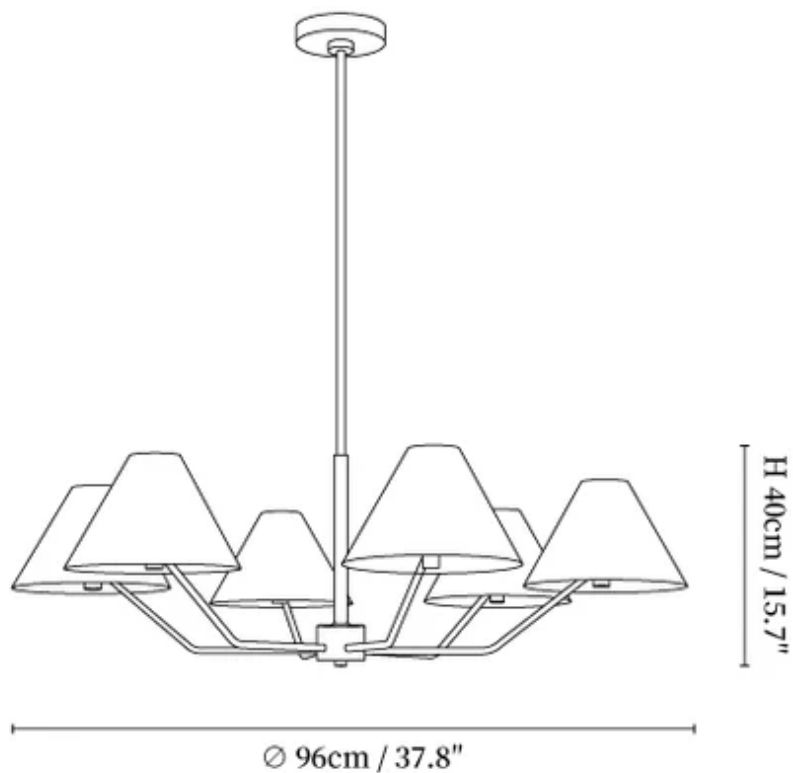

SPECIFICATION SHEET

SPECIFICATION DETAILS

*For custom options, consult factory for details

Fixture Dimensions	Ø 29.9" x H 15.7" (5 heads)
Light source	E14.
Wattage	15W incandescent bulb or LED equivalent.
Voltage	AC 110-240V
Mounting	Ceiling.
Dimming	Compatible with dimmable bulbs (bulb not included)
Control method	Compatible with common wall switches (not included)
Finishes	Brass, Black.
Shade Details	White.
Material	Brass, Fabric.
Rod Length	Suspension rod length 30cm/11.8", and can be spliced as needed.

SPECIFICATION SHEET

SPECIFICATION DETAILS

*For custom options, consult factory for details

Fixture Dimensions	Ø37.8" x H 15.7" (6 heads)
Light source	E14.
Wattage	15W incandescent bulb or LED equivalent.
Voltage	AC 110-240V
Mounting	Ceiling.
Dimming	Compatible with dimmable bulbs (bulb not included)
Control method	Compatible with common wall switches (not included)
Finishes	Brass, Black.
Shade Details	White.
Material	Brass, Fabric.
Rod Length	Suspension rod length 50cm/19.7", and can be spliced as needed.