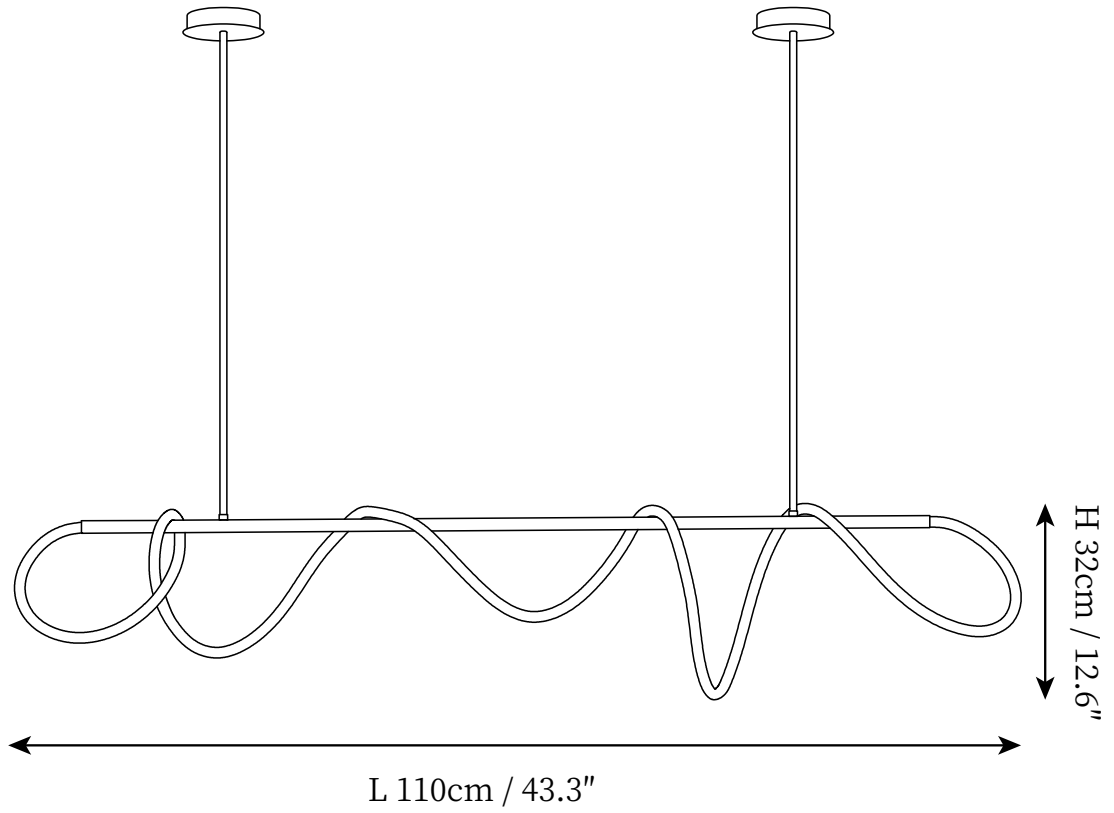

SPECIFICATION SHEET

SPECIFICATION DETAILS

*For custom options, consult factory for details

Fixture Dimensions	L 43.3" x W 0.8" x H 12.6"
Light source	Integrated LED
Wattage	~ 30W
Voltage	AC 110-240V
Dimming	Dimmable
CRI(Ra)	90+ CRI
Mounting	Hardwired.
LED Rated Life	30000 hours
Color Temperature	Warm Light (3000K)
Control method	Compatible with common wall switches (not included).
Finishes	Gold, Black.
Shadow Details	White.
Material	Silicone, Metal.
Rod Length	Suspension rod length 50cm / 19.7", and can be spliced as needed.