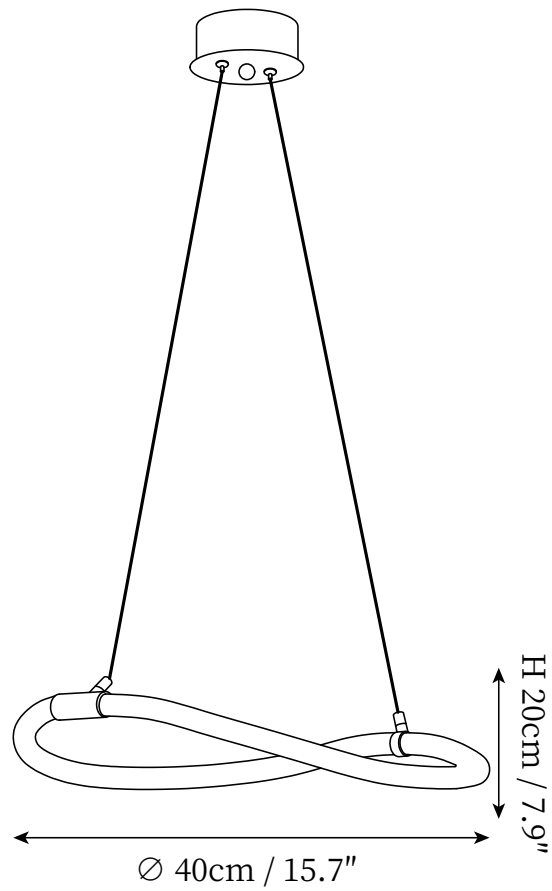

## SPECIFICATION DETAILS

\*For custom options, consult factory for details

<b>Fixture Dimensions</b>	D 15.7" x H 7.9"
<b>Light source</b>	Integrated LED
<b>Wattage</b>	~ 12W
<b>Voltage</b>	AC 110-240V
<b>Dimming</b>	Dimmable
<b>CRI(Ra)</b>	90+ CRI
<b>Mounting</b>	Hardwired.
<b>LED Rated Life</b>	30000 hours
<b>Color Temperature</b>	Warm Light (3000K)
<b>Control method</b>	Compatible with common wall switches(not included).
<b>Finishes</b>	Gold, Black.
<b>Shadow Details</b>	White.
<b>Material</b>	Silicone, Metal.
<b>Wire Length</b>	The standard length of the cord is 59" (150 cm), the length is adjustable.

## SPECIFICATION DETAILS

\*For custom options, consult factory for details

<b>Fixture Dimensions</b>	D 23.6" x H 11.8"
<b>Light source</b>	Integrated LED
<b>Wattage</b>	~ 36W
<b>Voltage</b>	AC 110-240V
<b>Dimming</b>	Dimmable
<b>CRI(Ra)</b>	90+ CRI
<b>Mounting</b>	Hardwired.
<b>LED Rated Life</b>	30000 hours
<b>Color Temperature</b>	Warm Light (3000K)
<b>Control method</b>	Compatible with common wall switches(not included).
<b>Finishes</b>	Gold, Black.
<b>Shadow Details</b>	White.
<b>Material</b>	Silicone, Metal.
<b>Wire Length</b>	The standard length of the cord is 59" (150 cm), the length is adjustable.

## SPECIFICATION DETAILS

\*For custom options, consult factory for details

<b>Fixture Dimensions</b>	D 31.5" x H 11.8"
<b>Light source</b>	Integrated LED
<b>Wattage</b>	~ 48W
<b>Voltage</b>	AC 110-240V
<b>Dimming</b>	Dimmable
<b>CRI(Ra)</b>	90+ CRI
<b>Mounting</b>	Hardwired.
<b>LED Rated Life</b>	30000 hours
<b>Color Temperature</b>	Warm Light (3000K)
<b>Control method</b>	Compatible with common wall switches(not included).
<b>Finishes</b>	Gold, Black.
<b>Shadow Details</b>	White.
<b>Material</b>	Silicone, Metal.
<b>Wire Length</b>	The standard length of the cord is 59" (150 cm), the length is adjustable.