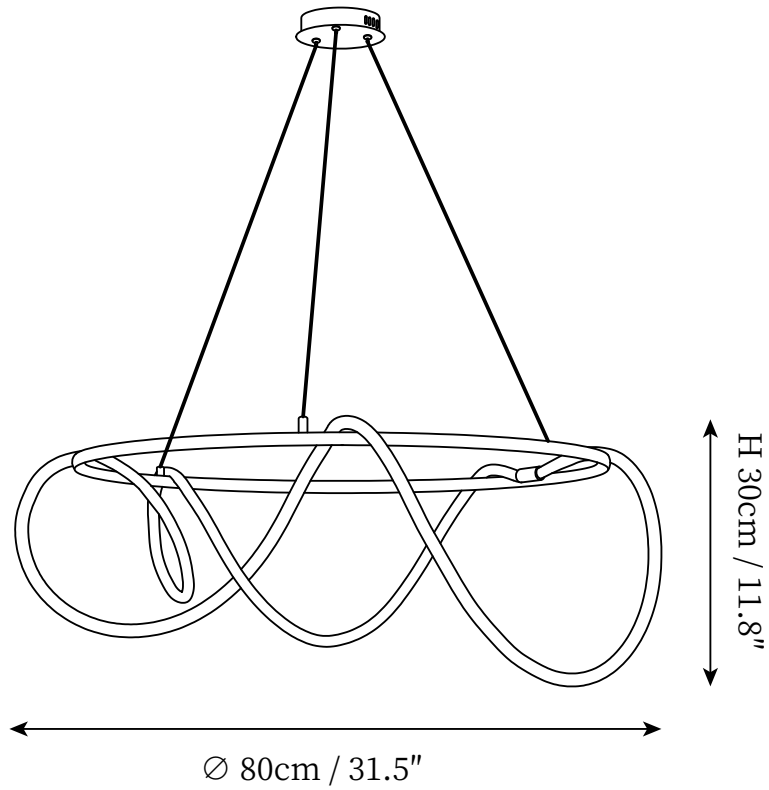

## SPECIFICATION DETAILS

\*For custom options, consult factory for details

<b>Fixture Dimensions</b>	D 15.7" x H 7.9"
<b>Light source</b>	Integrated LED
<b>Wattage</b>	~ 12W
<b>Voltage</b>	AC 110-240V
<b>Dimming</b>	Dimmable
<b>CRI(Ra)</b>	90+ CRI
<b>Mounting</b>	Hardwired.
<b>LED Rated Life</b>	30000 hours
<b>Color Temperature</b>	Warm Light (3000K)
<b>Control method</b>	Compatible with common wall switches(not included).
<b>Finishes</b>	Gold, Black.
<b>Shadow Details</b>	White.
<b>Material</b>	Silicone, Metal.
<b>Wire Length</b>	The standard length of the cord is 59" (150 cm), the length is adjustable.

## SPECIFICATION DETAILS

\*For custom options, consult factory for details

<b>Fixture Dimensions</b>	D 23.6" x H 11.8"
<b>Light source</b>	Integrated LED
<b>Wattage</b>	~ 36W
<b>Voltage</b>	AC 110-240V
<b>Dimming</b>	Dimmable
<b>CRI(Ra)</b>	90+ CRI
<b>Mounting</b>	Hardwired.
<b>LED Rated Life</b>	30000 hours
<b>Color Temperature</b>	Warm Light (3000K)
<b>Control method</b>	Compatible with common wall switches(not included).
<b>Finishes</b>	Gold, Black.
<b>Shadow Details</b>	White.
<b>Material</b>	Silicone, Metal.
<b>Wire Length</b>	The standard length of the cord is 59" (150 cm), the length is adjustable.

## SPECIFICATION DETAILS

\*For custom options, consult factory for details

<b>Fixture Dimensions</b>	D 31.5" x H 11.8"
<b>Light source</b>	Integrated LED
<b>Wattage</b>	~ 48W
<b>Voltage</b>	AC 110-240V
<b>Dimming</b>	Dimmable
<b>CRI(Ra)</b>	90+ CRI
<b>Mounting</b>	Hardwired.
<b>LED Rated Life</b>	30000 hours
<b>Color Temperature</b>	Warm Light (3000K)
<b>Control method</b>	Compatible with common wall switches(not included).
<b>Finishes</b>	Gold, Black.
<b>Shadow Details</b>	White.
<b>Material</b>	Silicone, Metal.
<b>Wire Length</b>	The standard length of the cord is 59" (150 cm), the length is adjustable.