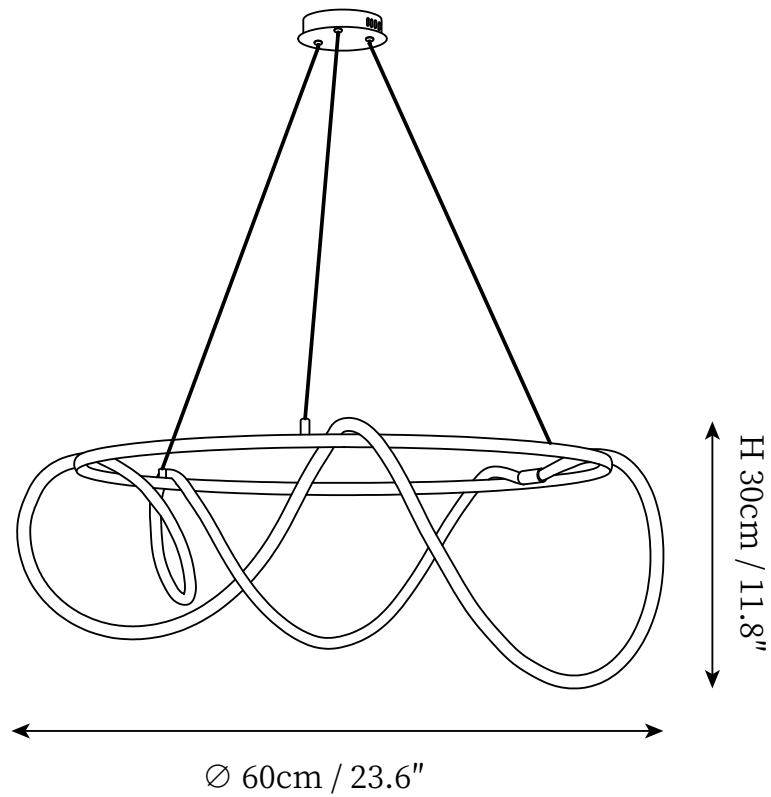

## SPECIFICATION DETAILS

\*For custom options, consult factory for details

<b>Fixture Dimensions</b>	D 15.7" x H 7.9"
<b>Light source</b>	Integrated LED
<b>Wattage</b>	~ 12W
<b>Voltage</b>	AC 110-240V
<b>Dimming</b>	Dimmable
<b>CRI(Ra)</b>	90+ CRI
<b>Mounting</b>	Hardwired.
<b>LED Rated Life</b>	30000 hours
<b>Color Temperature</b>	Warm Light (3000K)
<b>Control method</b>	Compatible with common wall switches(not included).
<b>Finishes</b>	Gold, Black.
<b>Shadow Details</b>	White.
<b>Material</b>	Silicone, Metal.
<b>Wire Length</b>	The standard length of the cord is 59" (150 cm), the length is adjustable.

## SPECIFICATION DETAILS

\*For custom options, consult factory for details

<b>Fixture Dimensions</b>	D 23.6" x H 11.8"
<b>Light source</b>	Integrated LED
<b>Wattage</b>	~ 36W
<b>Voltage</b>	AC 110-240V
<b>Dimming</b>	Dimmable
<b>CRI(Ra)</b>	90+ CRI
<b>Mounting</b>	Hardwired.
<b>LED Rated Life</b>	30000 hours
<b>Color Temperature</b>	Warm Light (3000K)
<b>Control method</b>	Compatible with common wall switches(not included).
<b>Finishes</b>	Gold, Black.
<b>Shadow Details</b>	White.
<b>Material</b>	Silicone, Metal.
<b>Wire Length</b>	The standard length of the cord is 59" (150 cm), the length is adjustable.

## SPECIFICATION DETAILS

\*For custom options, consult factory for details

<b>Fixture Dimensions</b>	D 31.5" x H 11.8"
<b>Light source</b>	Integrated LED
<b>Wattage</b>	~ 48W
<b>Voltage</b>	AC 110-240V
<b>Dimming</b>	Dimmable
<b>CRI(Ra)</b>	90+ CRI
<b>Mounting</b>	Hardwired.
<b>LED Rated Life</b>	30000 hours
<b>Color Temperature</b>	Warm Light (3000K)
<b>Control method</b>	Compatible with common wall switches(not included).
<b>Finishes</b>	Gold, Black.
<b>Shadow Details</b>	White.
<b>Material</b>	Silicone, Metal.
<b>Wire Length</b>	The standard length of the cord is 59" (150 cm), the length is adjustable.