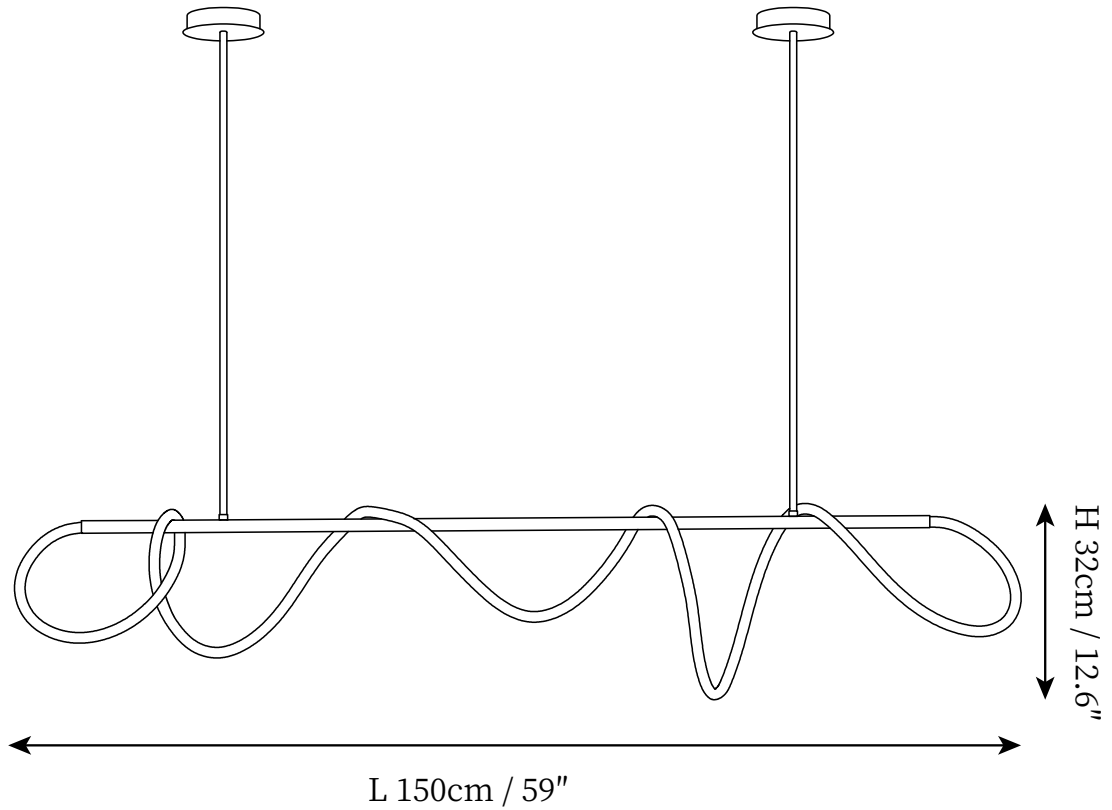

SPECIFICATION SHEET

SPECIFICATION DETAILS

*For custom options, consult factory for details

Fixture Dimensions	L 59.1" x W 0.8" x H 12.6"
Light source	Integrated LED
Wattage	~ 42W
Voltage	AC 110-240V
Dimming	Dimmable
CRI(Ra)	90+ CRI
Mounting	Hardwired.
LED Rated Life	30000 hours
Color Temperature	Warm Light (3000K), Neutral Light (4000K), Cool Light (6000K)
Control method	Compatible with common wall switches(not included).
Finishes	Gold, Black.
Shadow Details	White.
Material	Silicone, Metal.
Rod Length	Suspension rod length 50cm / 19.7", and can be spliced as needed.