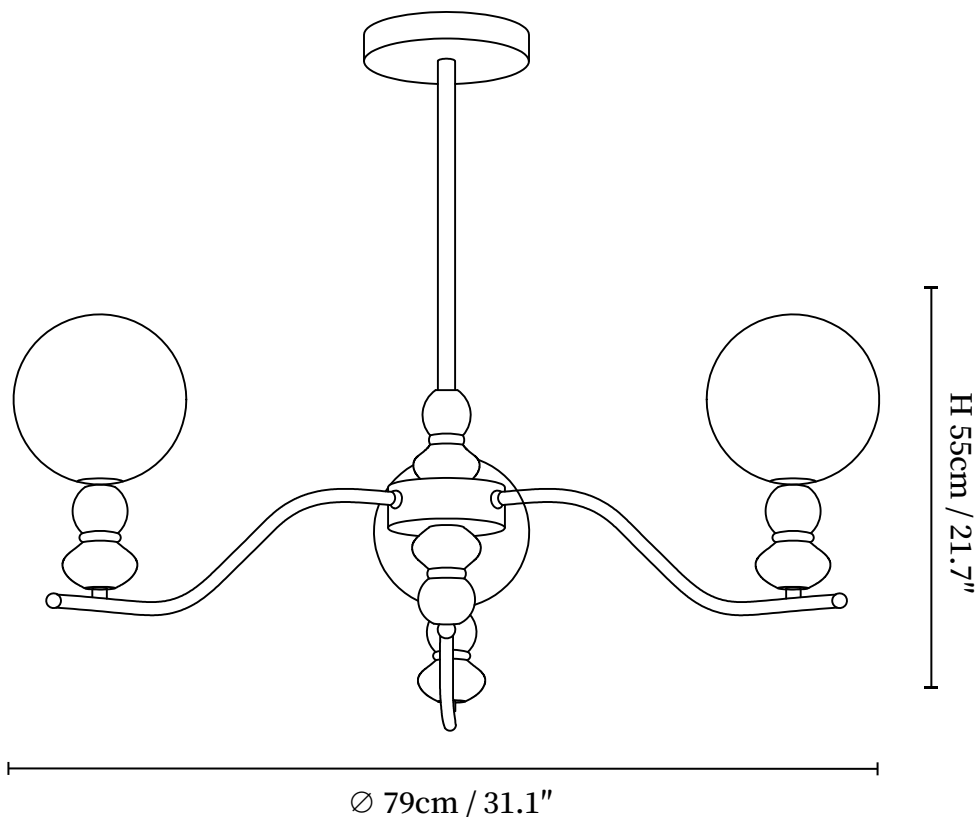

SPECIFICATION SHEET

SPECIFICATION DETAILS

*For custom options, consult factory for details

Fixture Dimensions	D 31.1" x H 21.7"
Light source	G9 (bulb not included)
Wattage	MAX 5W incandescent bulb or LED equivalent.
Voltage	AC 110-240V
Mounting	Hardwired.
Dimming	Compatible with dimmable bulbs (bulb not included)
Control method	Compatible with common wall switches (not included)
Finishes	Walnut Color, Gold.
Shade Details	White.
Material	Metal, Wood, Resin.
Rod Length	Suspension rod is 11.8", and can be spliced as needed.

SPECIFICATION SHEET

SPECIFICATION DETAILS

*For custom options, consult factory for details

Fixture Dimensions	D 31.1" x H 21.7"
Light source	G9 (bulb not included)
Wattage	MAX 5W incandescent bulb or LED equivalent.
Voltage	AC 110-240V
Mounting	Hardwired.
Dimming	Compatible with dimmable bulbs (bulb not included)
Control method	Compatible with common wall switches(not included)
Finishes	Walnut Color, Gold.
Shade Details	White.
Material	Metal, Wood, Resin.
Rod Length	Suspension rod is 11.8", and can be spliced as needed.

SPECIFICATION SHEET

SPECIFICATION DETAILS

*For custom options, consult factory for details

Fixture Dimensions	D 37" x H 21.7"
Light source	G9 (bulb not included)
Wattage	MAX 5W incandescent bulb or LED equivalent.
Voltage	AC 110-240V
Mounting	Hardwired.
Dimming	Compatible with dimmable bulbs (bulb not included)
Control method	Compatible with common wall switches(not included)
Finishes	Walnut Color, Gold.
Shade Details	White.
Material	Metal, Wood, Resin.
Rod Length	Suspension rod is 11.8", and can be spliced as needed.