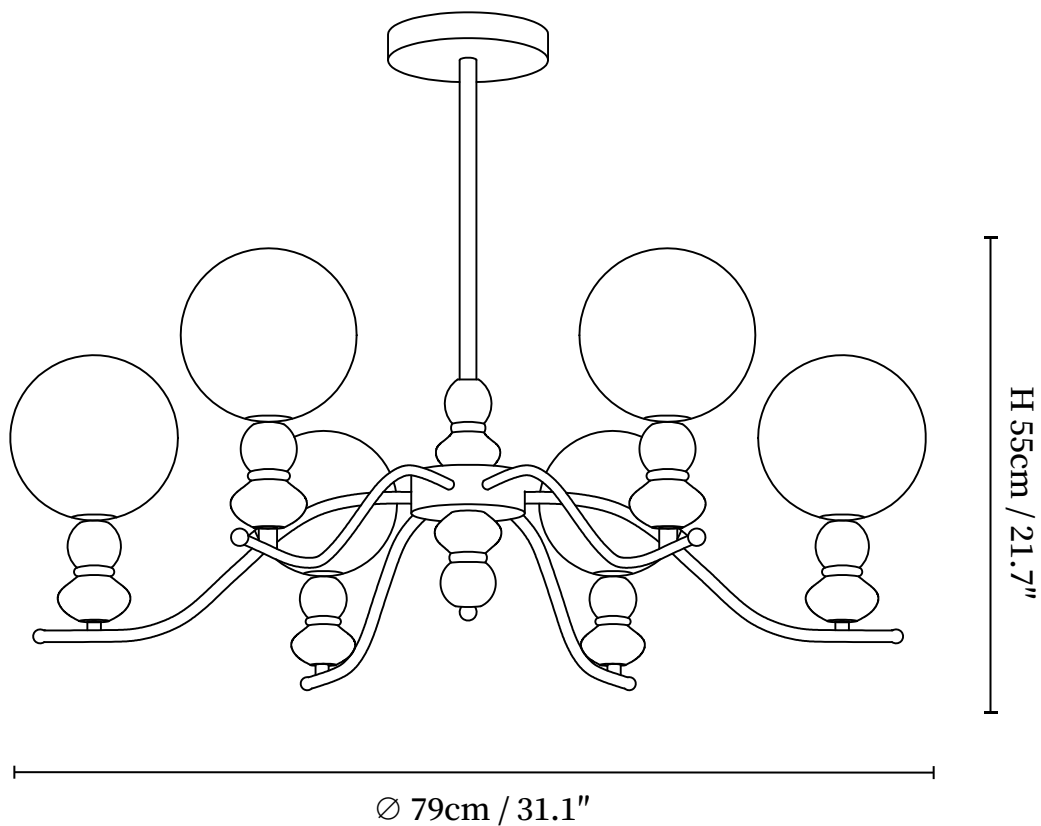

SPECIFICATION SHEET

SPECIFICATION DETAILS

*For custom options, consult factory for details

Fixture Dimensions	D 31.1" x H 21.7"
Light source	G9 (bulb not included)
Wattage	MAX 5W incandescent bulb or LED equivalent.
Voltage	AC 110-240V
Mounting	Hardwired.
Dimming	Compatible with dimmable bulbs (bulb not included)
Control method	Compatible with common wall switches (not included)
Finishes	Walnut Color, Gold.
Shade Details	White.
Material	Metal, Wood, Resin.
Rod Length	Suspension rod is 11.8", and can be spliced as needed.

SPECIFICATION SHEET

SPECIFICATION DETAILS

*For custom options, consult factory for details

Fixture Dimensions	D 31.1" x H 21.7"
Light source	G9 (bulb not included)
Wattage	MAX 5W incandescent bulb or LED equivalent.
Voltage	AC 110-240V
Mounting	Hardwired.
Dimming	Compatible with dimmable bulbs (bulb not included)
Control method	Compatible with common wall switches(not included)
Finishes	Walnut Color, Gold.
Shade Details	White.
Material	Metal, Wood, Resin.
Rod Length	Suspension rod is 11.8", and can be spliced as needed.

SPECIFICATION SHEET

SPECIFICATION DETAILS

*For custom options, consult factory for details

Fixture Dimensions	D 37" x H 21.7"
Light source	G9 (bulb not included)
Wattage	MAX 5W incandescent bulb or LED equivalent.
Voltage	AC 110-240V
Mounting	Hardwired.
Dimming	Compatible with dimmable bulbs (bulb not included)
Control method	Compatible with common wall switches(not included)
Finishes	Walnut Color, Gold.
Shade Details	White.
Material	Metal, Wood, Resin.
Rod Length	Suspension rod is 11.8", and can be spliced as needed.