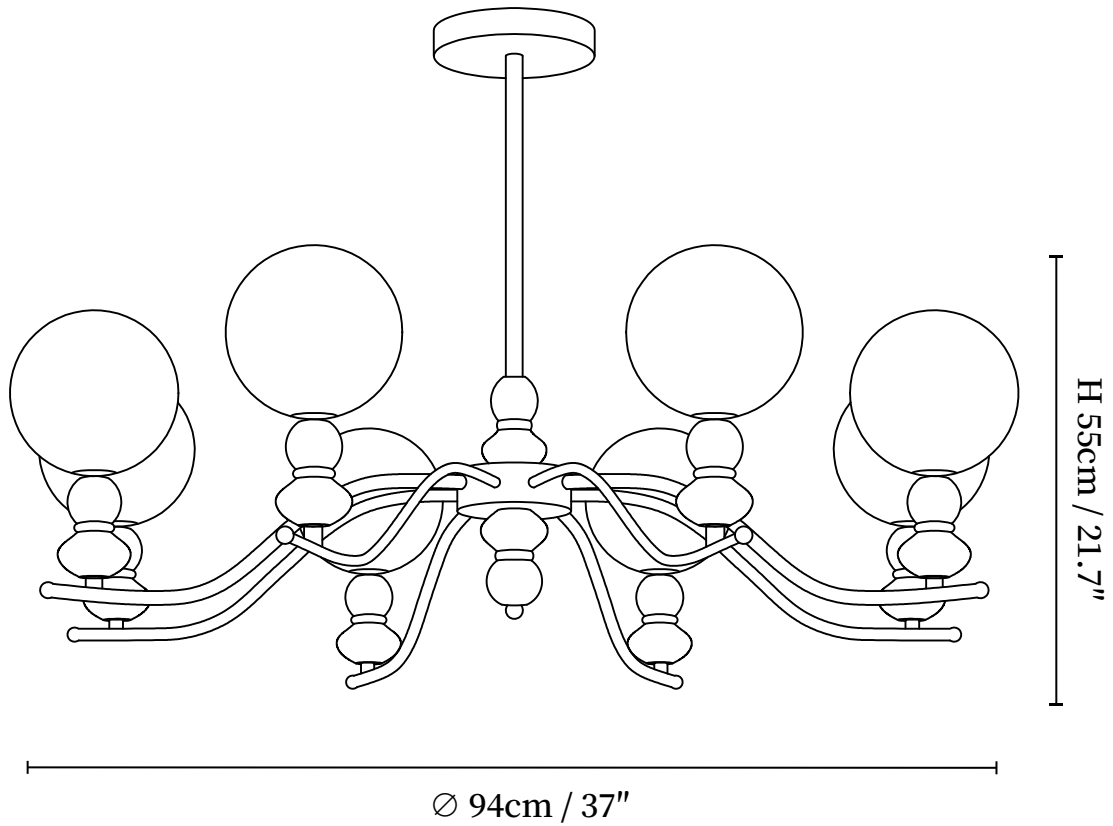

SPECIFICATION SHEET

SPECIFICATION DETAILS

*For custom options, consult factory for details

Fixture Dimensions	D 31.1" x H 21.7"
Light source	G9 (bulb not included)
Wattage	MAX 5W incandescent bulb or LED equivalent.
Voltage	AC 110-240V
Mounting	Hardwired.
Dimming	Compatible with dimmable bulbs (bulb not included)
Control method	Compatible with common wall switches (not included)
Finishes	Walnut Color, Gold.
Shade Details	White.
Material	Metal, Wood, Resin.
Rod Length	Suspension rod is 11.8", and can be spliced as needed.

SPECIFICATION SHEET

SPECIFICATION DETAILS

*For custom options, consult factory for details

Fixture Dimensions	D 31.1" x H 21.7"
Light source	G9 (bulb not included)
Wattage	MAX 5W incandescent bulb or LED equivalent.
Voltage	AC 110-240V
Mounting	Hardwired.
Dimming	Compatible with dimmable bulbs (bulb not included)
Control method	Compatible with common wall switches(not included)
Finishes	Walnut Color, Gold.
Shade Details	White.
Material	Metal, Wood, Resin.
Rod Length	Suspension rod is 11.8", and can be spliced as needed.

SPECIFICATION SHEET

SPECIFICATION DETAILS

*For custom options, consult factory for details

Fixture Dimensions	D 37" x H 21.7"
Light source	G9 (bulb not included)
Wattage	MAX 5W incandescent bulb or LED equivalent.
Voltage	AC 110-240V
Mounting	Hardwired.
Dimming	Compatible with dimmable bulbs (bulb not included)
Control method	Compatible with common wall switches(not included)
Finishes	Walnut Color, Gold.
Shade Details	White.
Material	Metal, Wood, Resin.
Rod Length	Suspension rod is 11.8", and can be spliced as needed.