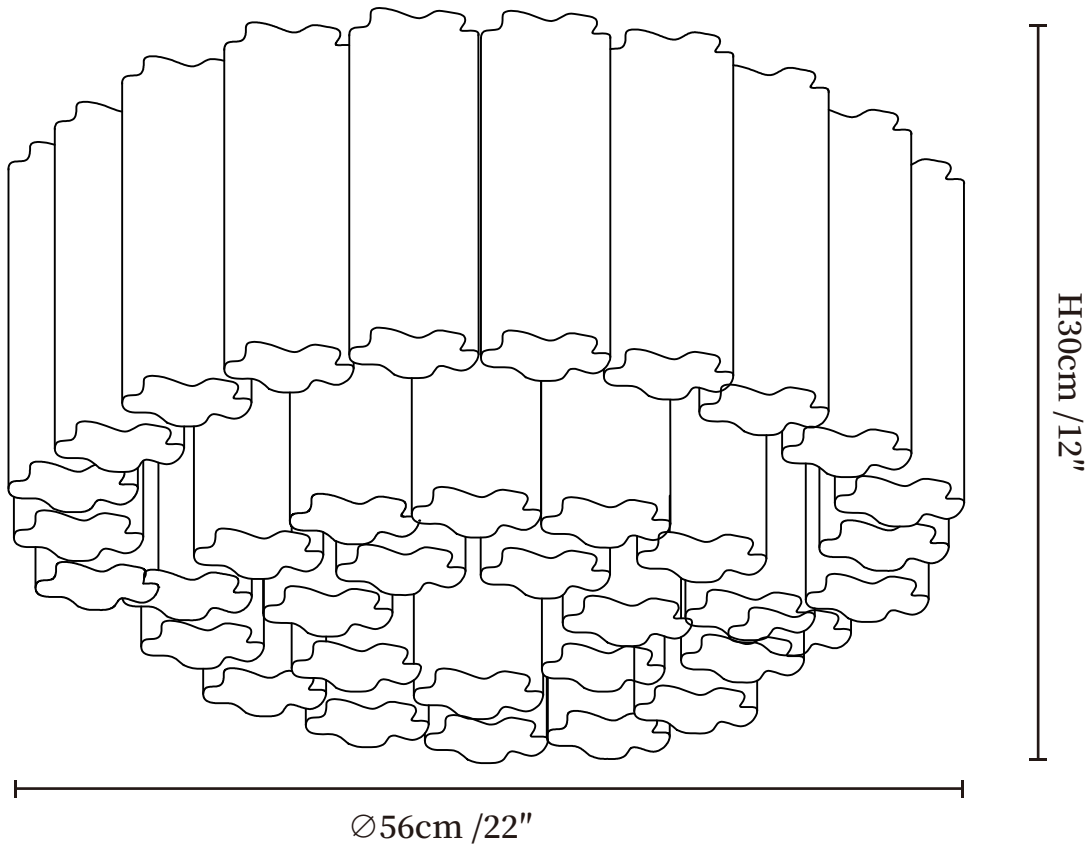

SPECIFICATION SHEET

SPECIFICATION DETAILS

*For custom options, consult factory for details

Fixture Dimensions	Ø 22" x H 12"
Light source	E12 or E14(bulb not included)
Wattage	MAX 15W incandescent bulb or LED equivalent.
Voltage	AC 110-240V
Mounting	Hardwired.
Dimming	Please purchase dimmable light bulbs separately.
Control method	Compatible with common wall switches (not included)
Finishes	Gold.
Shade Details	Amber, Clear, Grey, White, Pink.
Material	Metal, Glass.

SPECIFICATION SHEET

SPECIFICATION DETAILS

*For custom options, consult factory for details

Fixture Dimensions	$\text{Ø} 32'' \times \text{H} 15''$
Light source	E12 or E14(bulb not included)
Wattage	MAX 15W incandescent bulb or LED equivalent.
Voltage	AC 110-240V
Mounting	Hardwired.
Dimming	Please purchase dimmable light bulbs separately.
Control method	Compatible with common wall switches(not included)
Finishes	Gold.
Shade Details	Amber, Clear, Grey, White, Pink.
Material	Metal, Glass.