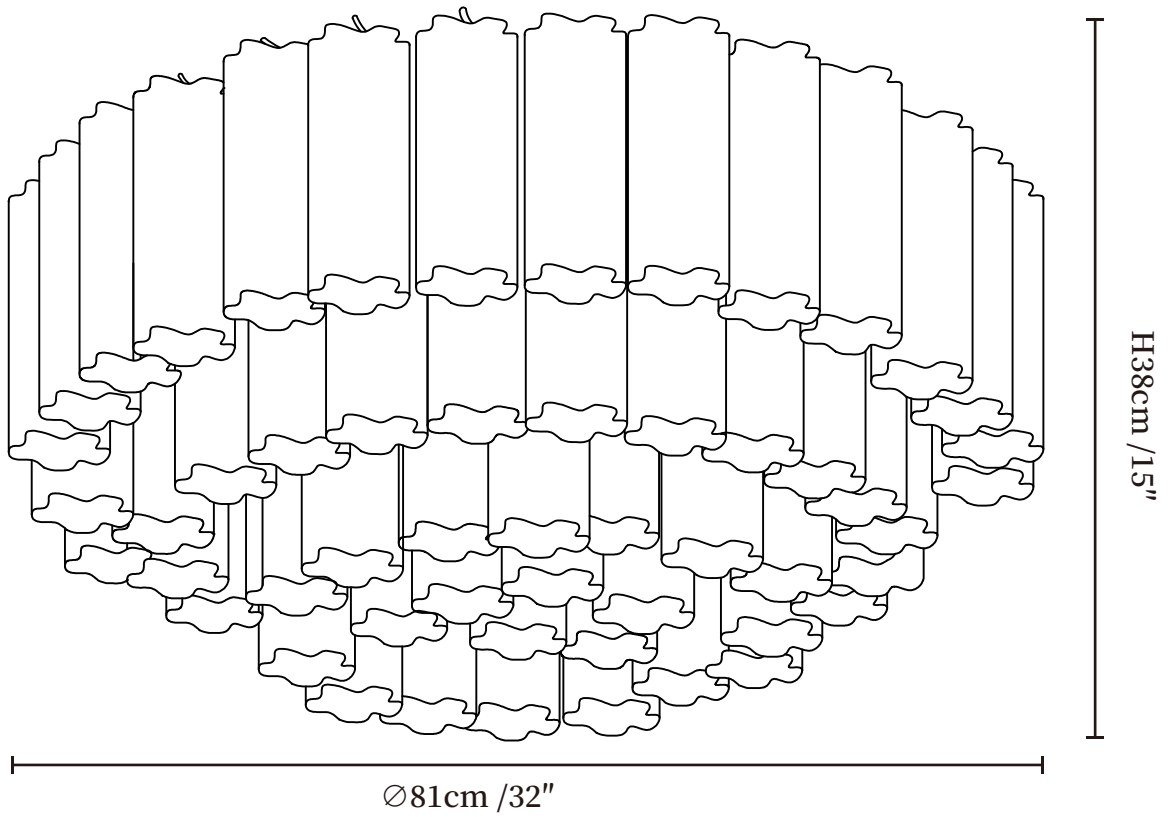

SPECIFICATION SHEET

SPECIFICATION DETAILS

*For custom options, consult factory for details

Fixture Dimensions	Ø 22" x H 12"
Light source	E12 or E14(bulb not included)
Wattage	MAX 15W incandescent bulb or LED equivalent.
Voltage	AC 110-240V
Mounting	Hardwired.
Dimming	Please purchase dimmable light bulbs separately.
Control method	Compatible with common wall switches (not included)
Finishes	Gold.
Shade Details	Amber, Clear, Grey, White, Pink.
Material	Metal, Glass.

SPECIFICATION SHEET

SPECIFICATION DETAILS

*For custom options, consult factory for details

Fixture Dimensions	$\text{Ø} 32'' \times \text{H} 15''$
Light source	E12 or E14(bulb not included)
Wattage	MAX 15W incandescent bulb or LED equivalent.
Voltage	AC 110-240V
Mounting	Hardwired.
Dimming	Please purchase dimmable light bulbs separately.
Control method	Compatible with common wall switches(not included)
Finishes	Gold.
Shade Details	Amber, Clear, Grey, White, Pink.
Material	Metal, Glass.