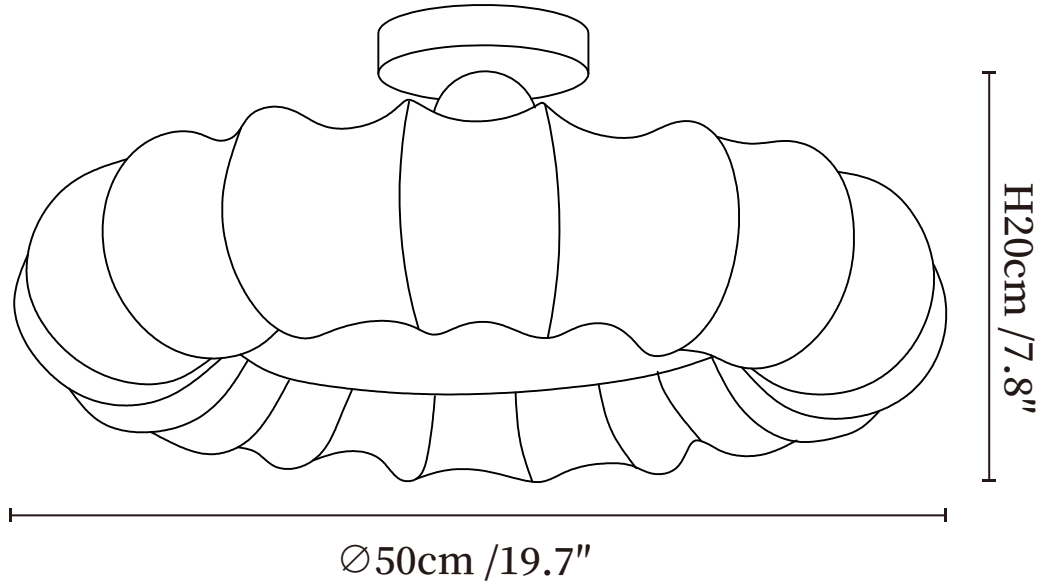

# SPECIFICATION SHEET

---

## SPECIFICATION DETAILS

\*For custom options, consult factory for details

<b>Fixture Dimensions</b>	Ø 19.7" x H 7.8"
<b>Light source</b>	Integrated LED
<b>Wattage</b>	~40W
<b>Voltage</b>	AC 110-240V
<b>Dimming</b>	Not supported
<b>CRI(Ra)</b>	90+CRI
<b>Mounting</b>	Hardwired.
<b>LED Rated Life</b>	30000 hours
<b>Color Temperature</b>	Warm Light (3000K), Neutral Light (4000K), Cool Light (6000K)
<b>Control method</b>	Compatible with common wall switches (not included)
<b>Finishes</b>	Walnut Wood.
<b>Shade Details</b>	White.
<b>Material</b>	Fabric, Wood, Metal.