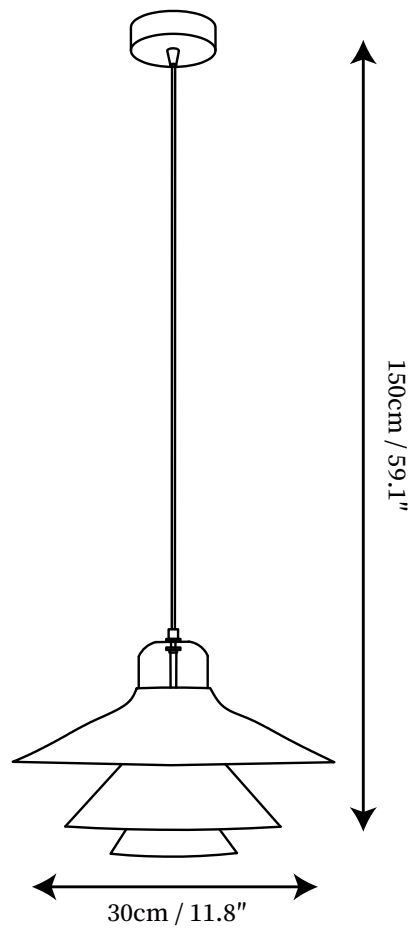

SPECIFICATION SHEET

SPECIFICATION DETAILS

*For custom options, consult factory for details

Fixture Dimensions	D 11.8" x H 59.1"
Light source	E26 or E27 (bulb not included)
Wattage	MAX 40W incandescent bulb or LED equivalent.
Voltage	AC 110-240V
Mounting	Hardwired.
Dimming	Compatible with dimmable bulbs (bulb not included)
Control method	Compatible with common wall switches(not included)
Finishes	White, Red, Green
Shade Details	White
Material	Aluminum, Glass
Wire Length	The standard length of the cord is 59" (150 cm), the length is adjustable.

SPECIFICATION SHEET

SPECIFICATION DETAILS

*For custom options, consult factory for details

Fixture Dimensions	D 15.7" x H 59.1"
Light source	E26 or E27 (bulb not included)
Wattage	MAX 40W incandescent bulb or LED equivalent.
Voltage	AC 110-240V
Mounting	Hardwired.
Dimming	Compatible with dimmable bulbs (bulb not included)
Control method	Compatible with common wall switches (not included)
Finishes	White, Red, Green
Shade Details	White
Material	Aluminum, Glass
Wire Length	The standard length of the cord is 59" (150 cm), the length is adjustable.