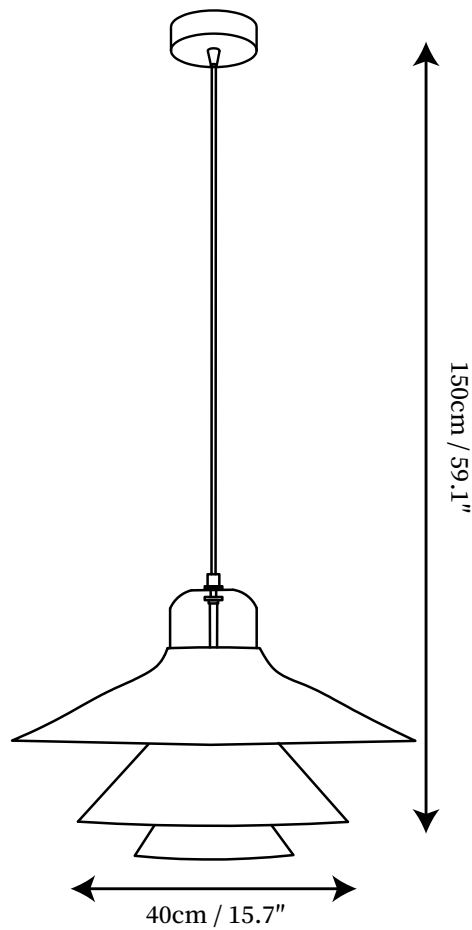

SPECIFICATION SHEET

SPECIFICATION DETAILS

*For custom options, consult factory for details

Fixture Dimensions	D 11.8" x H 59.1"
Light source	E26 or E27 (bulb not included)
Wattage	MAX 40W incandescent bulb or LED equivalent.
Voltage	AC 110-240V
Mounting	Hardwired.
Dimming	Compatible with dimmable bulbs (bulb not included)
Control method	Compatible with common wall switches(not included)
Finishes	White, Red, Green
Shade Details	White
Material	Aluminum, Glass
Wire Length	The standard length of the cord is 59" (150 cm), the length is adjustable.

SPECIFICATION SHEET

SPECIFICATION DETAILS

*For custom options, consult factory for details

Fixture Dimensions	D 15.7" x H 59.1"
Light source	E26 or E27 (bulb not included)
Wattage	MAX 40W incandescent bulb or LED equivalent.
Voltage	AC 110-240V
Mounting	Hardwired.
Dimming	Compatible with dimmable bulbs (bulb not included)
Control method	Compatible with common wall switches (not included)
Finishes	White, Red, Green
Shade Details	White
Material	Aluminum, Glass
Wire Length	The standard length of the cord is 59" (150 cm), the length is adjustable.