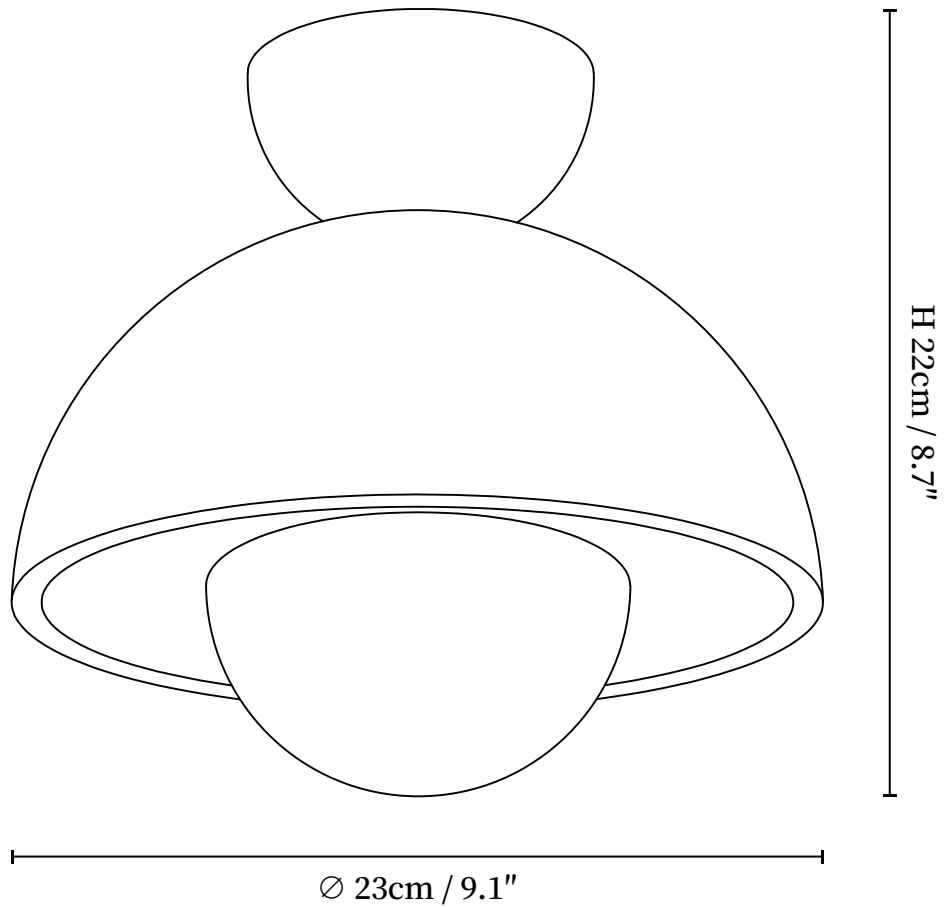

# SPECIFICATION SHEET

---

## SPECIFICATION DETAILS

\*For custom options, consult factory for details

<b>Fixture Dimensions</b>	D 9.1" x H 8.7"
<b>Light source</b>	Integrated LED
<b>Wattage</b>	~5W
<b>Voltage</b>	AC 110-240V
<b>Dimming</b>	Not supported
<b>CRI(Ra)</b>	90+CRI
<b>Mounting</b>	Hardwired.
<b>LED Rated Life</b>	30000 hours
<b>Color Temperature</b>	Warm Light (3000K), Neutral Light (4000K), Cool Light (6000K)
<b>Control method</b>	Compatible with common wall switches(not included)
<b>Finishes</b>	Yellow Travertine, Walnut Color, Wood Color.
<b>Shade Details</b>	Walnut Color,Wood Color.
<b>Material</b>	Travertine, Metal, Wood.