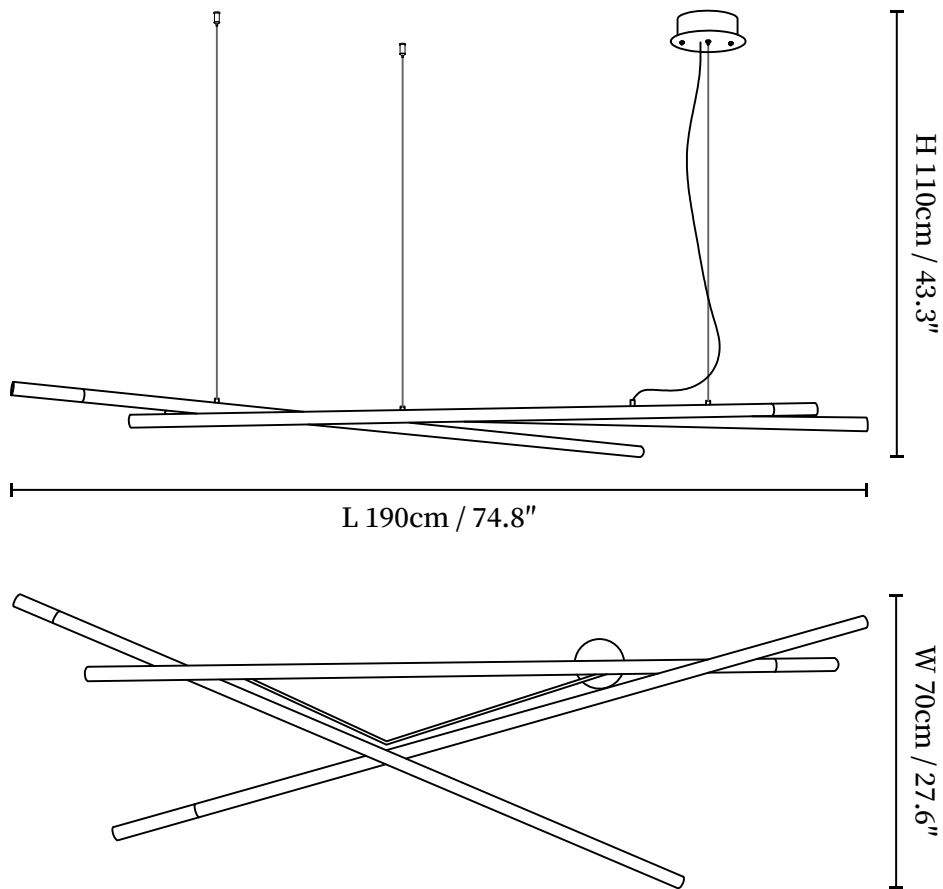

SPECIFICATION SHEET

SPECIFICATION DETAILS

*For custom options, consult factory for details

Fixture Dimensions	L 74.8" x H 27.6" x H 43.3"
Light source	Integrated LED
Wattage	Total power ~5 watts
Voltage	AC 110-240V
Dimming	Not supported
CRI(Ra)	90+CRI
Mounting	Hardwired.
LED Rated Life	50000 hours
Color Temperature	Warm Light (3000K), Neutral Light (4000K), Cool Light (6000K)
Control method	Compatible with common wall switches(not included)
Finishes	Wood Color, Walnut Color, Black.
Shade Details	Wood Color, Walnut Color.
Material	Metal, Wood.
Wire Length	The standard length of the cord is 59" (150 cm), the length is adjustable.