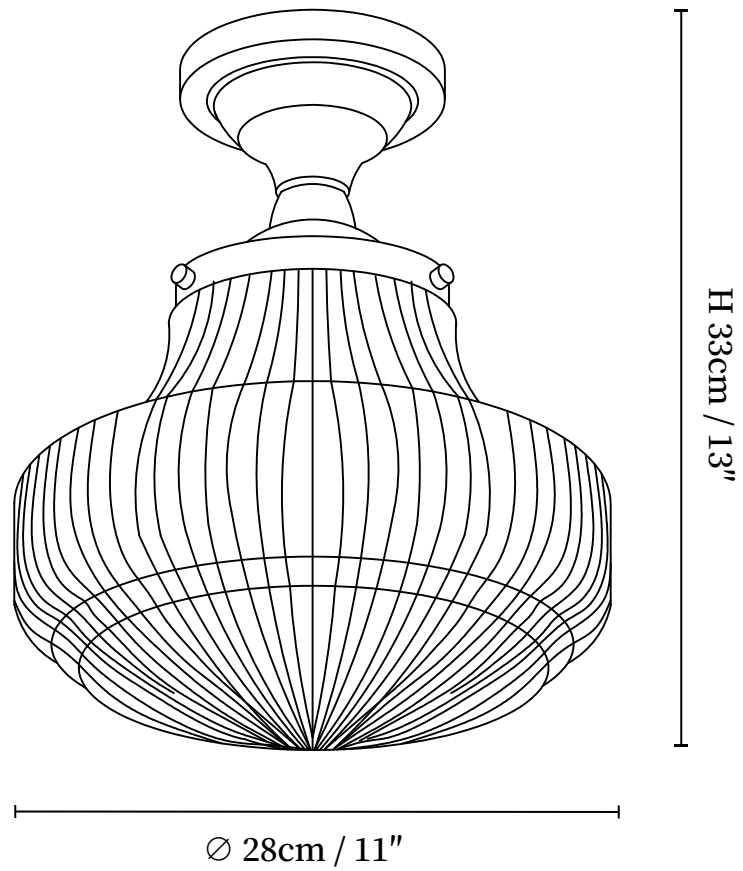

# SPECIFICATION SHEET

---

## SPECIFICATION DETAILS

\*For custom options, consult factory for details

<b>Fixture Dimensions</b>	D 11" x H 13"
<b>Light source</b>	E26 or E27 (bulb not included)
<b>Wattage</b>	MAX 40W incandescent bulb or LED equivalent.
<b>Voltage</b>	AC 110-240V
<b>Mounting</b>	Hardwired.
<b>Dimming</b>	Please purchase dimmable light bulbs separately.
<b>Control method</b>	Compatible with common wall switches (not included)
<b>Finishes</b>	Black.
<b>Shade Details</b>	White.
<b>Material</b>	Metal, Glass.