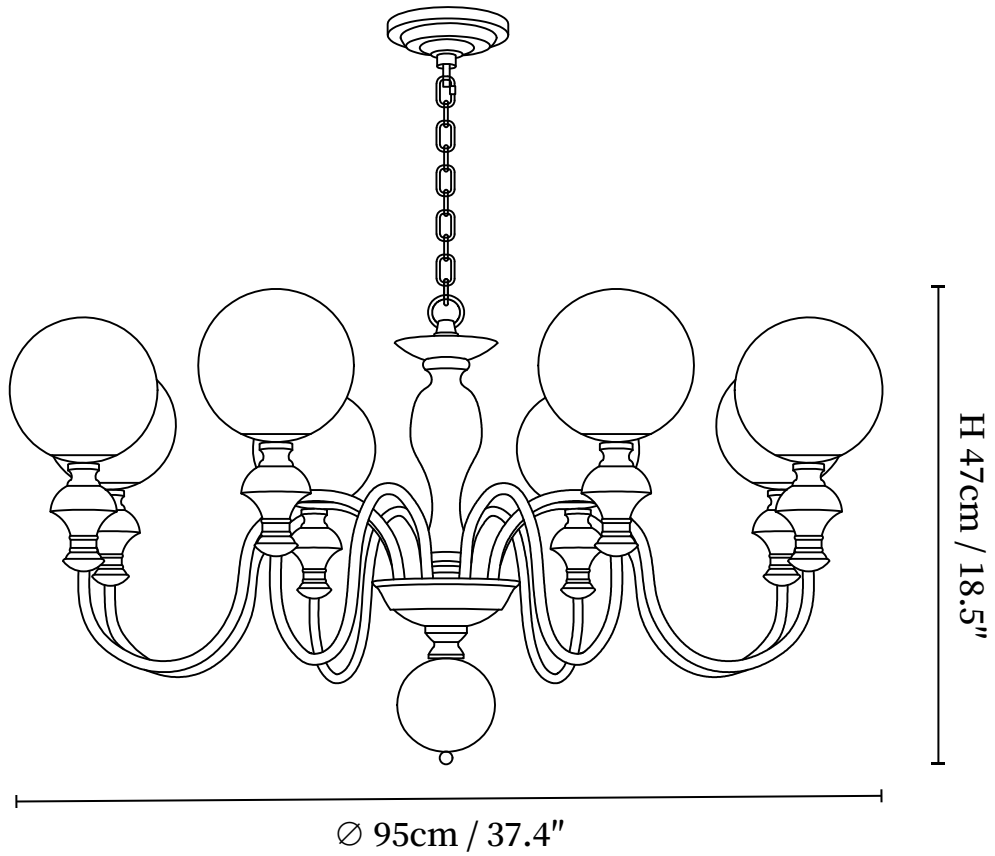

SPECIFICATION SHEET

SPECIFICATION DETAILS

*For custom options, consult factory for details

Fixture Dimensions	D 27.6" x H 18.5"
Light source	E14 (bulb not included)
Wattage	MAX 15W incandescent bulb or LED equivalent.
Voltage	AC 110-240V
Mounting	Hardwired.
Dimming	Compatible with dimmable bulbs (bulb not included)
Control method	Compatible with common wall switches (not included)
Finishes	Walnut Color, Gold.
Shade Details	White.
Material	Metal, Wood, Glass.
Hanging Length	Chain lengths range between 11.8", the length can be specified according to needs

SPECIFICATION SHEET

SPECIFICATION DETAILS

*For custom options, consult factory for details

Fixture Dimensions	D 33.5" x H 18.5"
Light source	E14 (bulb not included)
Wattage	MAX 15W incandescent bulb or LED equivalent.
Voltage	AC 110-240V
Mounting	Hardwired.
Dimming	Compatible with dimmable bulbs (bulb not included)
Control method	Compatible with common wall switches (not included)
Finishes	Walnut Color, Gold.
Shade Details	White.
Material	Metal, Wood, Glass.
Hanging Length	Chain lengths range between 11.8", the length can be specified according to needs

SPECIFICATION SHEET

SPECIFICATION DETAILS

*For custom options, consult factory for details

Fixture Dimensions	D 37.4" x H 18.5"
Light source	E14 (bulb not included)
Wattage	MAX 15W incandescent bulb or LED equivalent.
Voltage	AC 110-240V
Mounting	Hardwired.
Dimming	Compatible with dimmable bulbs (bulb not included)
Control method	Compatible with common wall switches (not included)
Finishes	Walnut Color, Gold.
Shade Details	White.
Material	Metal, Wood, Glass.
Hanging Length	Chain lengths range between 11.8", the length can be specified according to needs