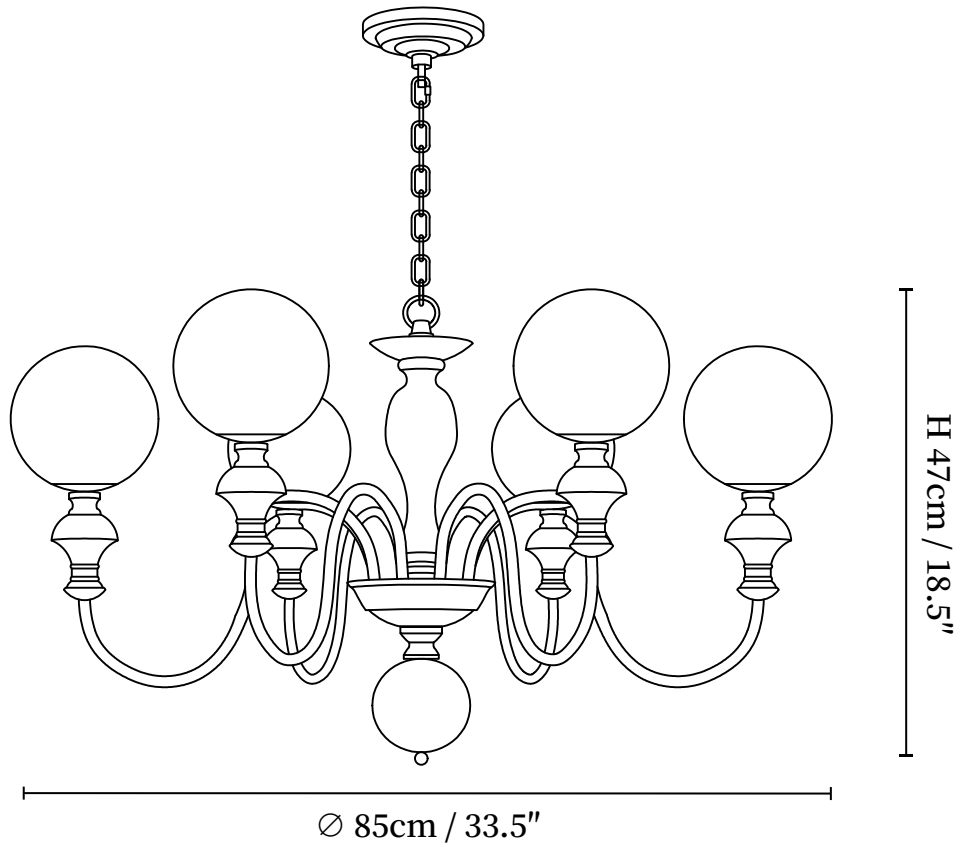

SPECIFICATION SHEET

SPECIFICATION DETAILS

*For custom options, consult factory for details

Fixture Dimensions	D 27.6" x H 18.5"
Light source	E14 (bulb not included)
Wattage	MAX 15W incandescent bulb or LED equivalent.
Voltage	AC 110-240V
Mounting	Hardwired.
Dimming	Compatible with dimmable bulbs (bulb not included)
Control method	Compatible with common wall switches (not included)
Finishes	Walnut Color, Gold.
Shade Details	White.
Material	Metal, Wood, Glass.
Hanging Length	Chain lengths range between 11.8", the length can be specified according to needs

SPECIFICATION SHEET

SPECIFICATION DETAILS

*For custom options, consult factory for details

Fixture Dimensions	D 33.5" x H 18.5"
Light source	E14 (bulb not included)
Wattage	MAX 15W incandescent bulb or LED equivalent.
Voltage	AC 110-240V
Mounting	Hardwired.
Dimming	Compatible with dimmable bulbs (bulb not included)
Control method	Compatible with common wall switches (not included)
Finishes	Walnut Color, Gold.
Shade Details	White.
Material	Metal, Wood, Glass.
Hanging Length	Chain lengths range between 11.8", the length can be specified according to needs

SPECIFICATION SHEET

SPECIFICATION DETAILS

*For custom options, consult factory for details

Fixture Dimensions	D 37.4" x H 18.5"
Light source	E14 (bulb not included)
Wattage	MAX 15W incandescent bulb or LED equivalent.
Voltage	AC 110-240V
Mounting	Hardwired.
Dimming	Compatible with dimmable bulbs (bulb not included)
Control method	Compatible with common wall switches (not included)
Finishes	Walnut Color, Gold.
Shade Details	White.
Material	Metal, Wood, Glass.
Hanging Length	Chain lengths range between 11.8", the length can be specified according to needs