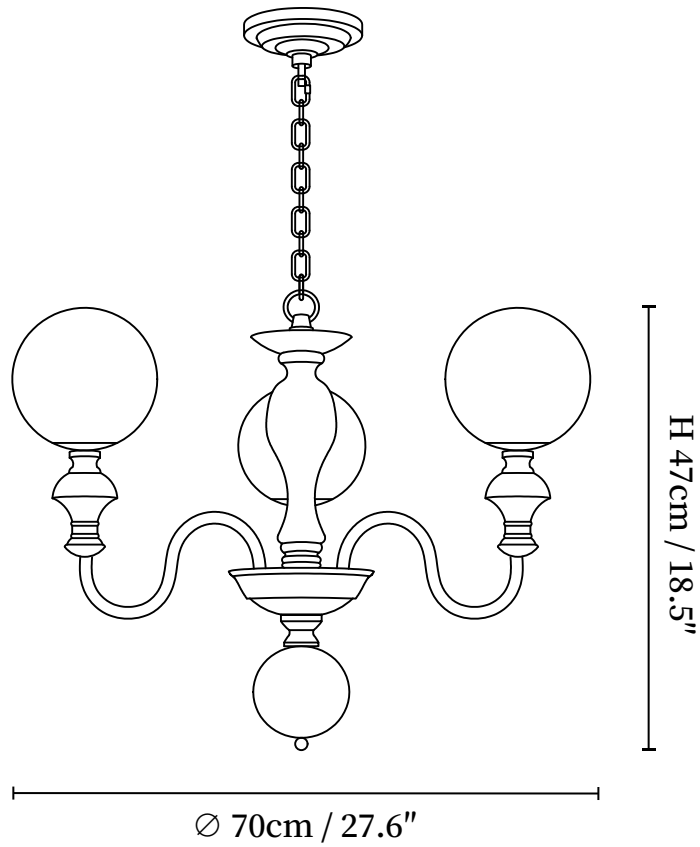

SPECIFICATION SHEET

SPECIFICATION DETAILS

*For custom options, consult factory for details

Fixture Dimensions	D 27.6" x H 18.5"
Light source	E14 (bulb not included)
Wattage	MAX 15W incandescent bulb or LED equivalent.
Voltage	AC 110-240V
Mounting	Hardwired.
Dimming	Compatible with dimmable bulbs (bulb not included)
Control method	Compatible with common wall switches (not included)
Finishes	Walnut Color, Gold.
Shade Details	White.
Material	Metal, Wood, Glass.
Hanging Length	Chain lengths range between 11.8", the length can be specified according to needs

SPECIFICATION SHEET

SPECIFICATION DETAILS

*For custom options, consult factory for details

Fixture Dimensions	D 33.5" x H 18.5"
Light source	E14 (bulb not included)
Wattage	MAX 15W incandescent bulb or LED equivalent.
Voltage	AC 110-240V
Mounting	Hardwired.
Dimming	Compatible with dimmable bulbs (bulb not included)
Control method	Compatible with common wall switches (not included)
Finishes	Walnut Color, Gold.
Shade Details	White.
Material	Metal, Wood, Glass.
Hanging Length	Chain lengths range between 11.8", the length can be specified according to needs

SPECIFICATION SHEET

SPECIFICATION DETAILS

*For custom options, consult factory for details

Fixture Dimensions	D 37.4" x H 18.5"
Light source	E14 (bulb not included)
Wattage	MAX 15W incandescent bulb or LED equivalent.
Voltage	AC 110-240V
Mounting	Hardwired.
Dimming	Compatible with dimmable bulbs (bulb not included)
Control method	Compatible with common wall switches (not included)
Finishes	Walnut Color, Gold.
Shade Details	White.
Material	Metal, Wood, Glass.
Hanging Length	Chain lengths range between 11.8", the length can be specified according to needs