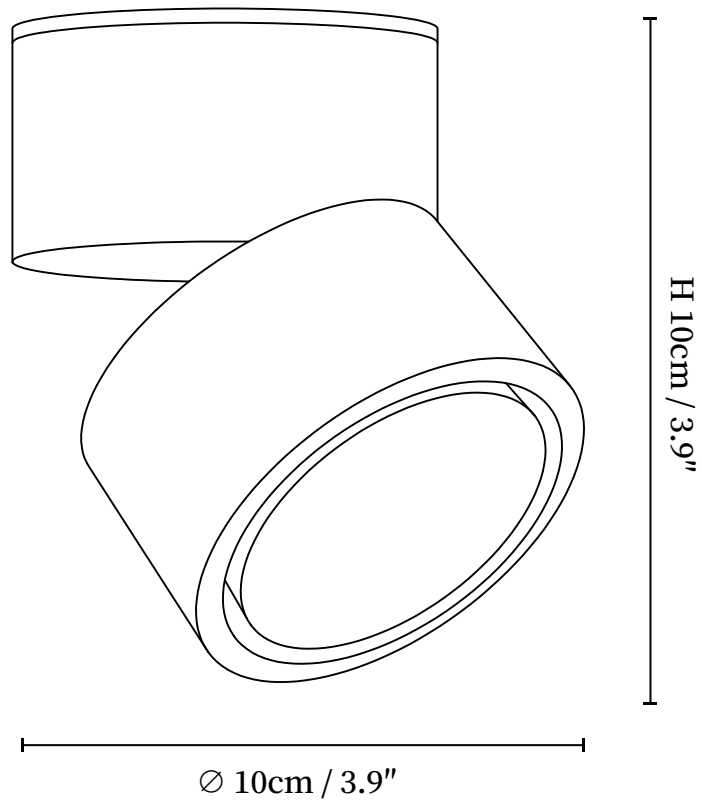

SPECIFICATION SHEET

SPECIFICATION DETAILS

*For custom options, consult factory for details

Fixture Dimensions	1D 3.9" x H 3.9"
Light source	Integrated LED
Wattage	~5W
Voltage	AC 110-240V
Dimming	Not supported
CRI(Ra)	90+CRI
Mounting	Hardwired.
LED Rated Life	30000 hours
Color Temperature	Warm Light (3000K), Neutral Light (4000K), Cool Light (6000K)
Control method	Compatible with common wall switches(not included)
Finishes	Black, White.
Shade Details	White.
Material	Metal, Aluminum.