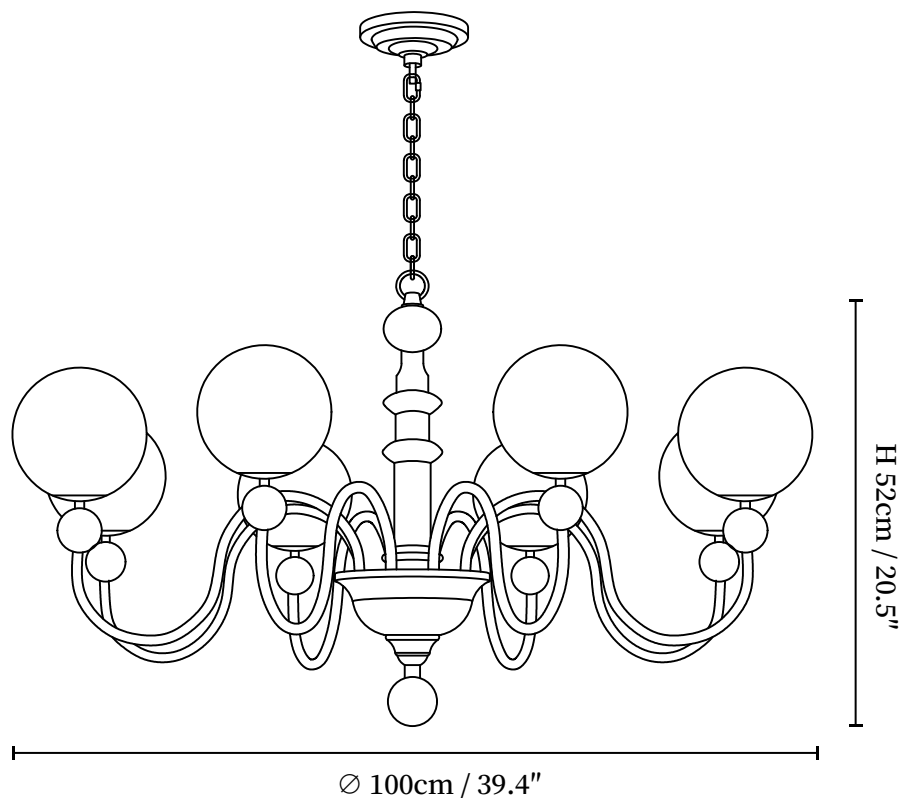

## SPECIFICATION DETAILS

\*For custom options, consult factory for details

---

<b>Fixture Dimensions</b>	D 27.6" x H 20.5"
<b>Light source</b>	E14 (bulb not included)
<b>Wattage</b>	MAX 15W incandescent bulb or LED equivalent.
<b>Voltage</b>	AC 110-240V
<b>Mounting</b>	Hardwired.
<b>Dimming</b>	Compatible with dimmable bulbs (bulb not included)
<b>Control method</b>	Compatible with common wall switches (not included)
<b>Finishes</b>	Walnut Color, Gold.
<b>Shade Details</b>	White.
<b>Material</b>	Metal, Wood, Glass.
<b>Hanging Length</b>	Chain lengths range between 11.8", the length can be specified according to needs

# SPECIFICATION SHEET

---

## SPECIFICATION DETAILS

\*For custom options, consult factory for details

<b>Fixture Dimensions</b>	D 33.5" x H 20.5"
<b>Light source</b>	E14 (bulb not included)
<b>Wattage</b>	MAX 15W incandescent bulb or LED equivalent.
<b>Voltage</b>	AC 110-240V
<b>Mounting</b>	Hardwired.
<b>Dimming</b>	Compatible with dimmable bulbs (bulb not included)
<b>Control method</b>	Compatible with common wall switches(not included)
<b>Finishes</b>	Walnut Color, Gold.
<b>Shade Details</b>	White.
<b>Material</b>	Metal, Wood, Glass.
<b>Hanging Length</b>	Chain lengths range between 11.8", the length can be specified according to needs

## SPECIFICATION DETAILS

\*For custom options, consult factory for details

<b>Fixture Dimensions</b>	D 39.4" x H 20.5"
<b>Light source</b>	E14 (bulb not included)
<b>Wattage</b>	MAX 15W incandescent bulb or LED equivalent.
<b>Voltage</b>	AC 110-240V
<b>Mounting</b>	Hardwired.
<b>Dimming</b>	Compatible with dimmable bulbs (bulb not included)
<b>Control method</b>	Compatible with common wall switches (not included)
<b>Finishes</b>	Walnut Color, Gold.
<b>Shade Details</b>	White.
<b>Material</b>	Metal, Wood, Glass.
<b>Hanging Length</b>	Chain lengths range between 11.8", the length can be specified according to needs