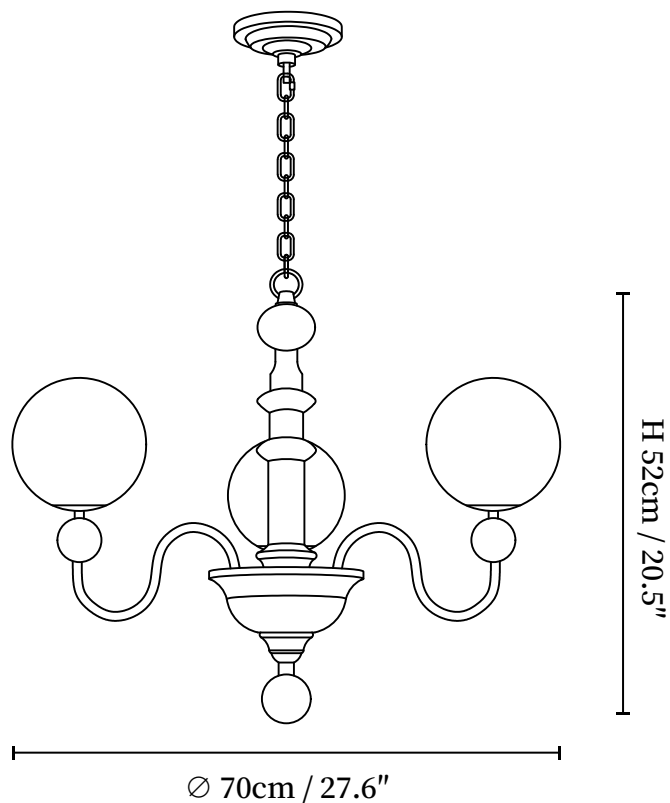

# SPECIFICATION SHEET

---

## SPECIFICATION DETAILS

\*For custom options, consult factory for details

---

<b>Fixture Dimensions</b>	D 27.6" x H 20.5"
<b>Light source</b>	E14 (bulb not included)
<b>Wattage</b>	MAX 15W incandescent bulb or LED equivalent.
<b>Voltage</b>	AC 110-240V
<b>Mounting</b>	Hardwired.
<b>Dimming</b>	Compatible with dimmable bulbs (bulb not included)
<b>Control method</b>	Compatible with common wall switches (not included)
<b>Finishes</b>	Walnut Color, Gold.
<b>Shade Details</b>	White.
<b>Material</b>	Metal, Wood, Glass.
<b>Hanging Length</b>	Chain lengths range between 11.8", the length can be specified according to needs

## SPECIFICATION DETAILS

\*For custom options, consult factory for details

<b>Fixture Dimensions</b>	D 33.5" x H 20.5"
<b>Light source</b>	E14 (bulb not included)
<b>Wattage</b>	MAX 15W incandescent bulb or LED equivalent.
<b>Voltage</b>	AC 110-240V
<b>Mounting</b>	Hardwired.
<b>Dimming</b>	Compatible with dimmable bulbs (bulb not included)
<b>Control method</b>	Compatible with common wall switches(not included)
<b>Finishes</b>	Walnut Color, Gold.
<b>Shade Details</b>	White.
<b>Material</b>	Metal, Wood, Glass.
<b>Hanging Length</b>	Chain lengths range between 11.8", the length can be specified according to needs

## SPECIFICATION DETAILS

\*For custom options, consult factory for details

<b>Fixture Dimensions</b>	D 39.4" x H 20.5"
<b>Light source</b>	E14 (bulb not included)
<b>Wattage</b>	MAX 15W incandescent bulb or LED equivalent.
<b>Voltage</b>	AC 110-240V
<b>Mounting</b>	Hardwired.
<b>Dimming</b>	Compatible with dimmable bulbs (bulb not included)
<b>Control method</b>	Compatible with common wall switches (not included)
<b>Finishes</b>	Walnut Color, Gold.
<b>Shade Details</b>	White.
<b>Material</b>	Metal, Wood, Glass.
<b>Hanging Length</b>	Chain lengths range between 11.8", the length can be specified according to needs