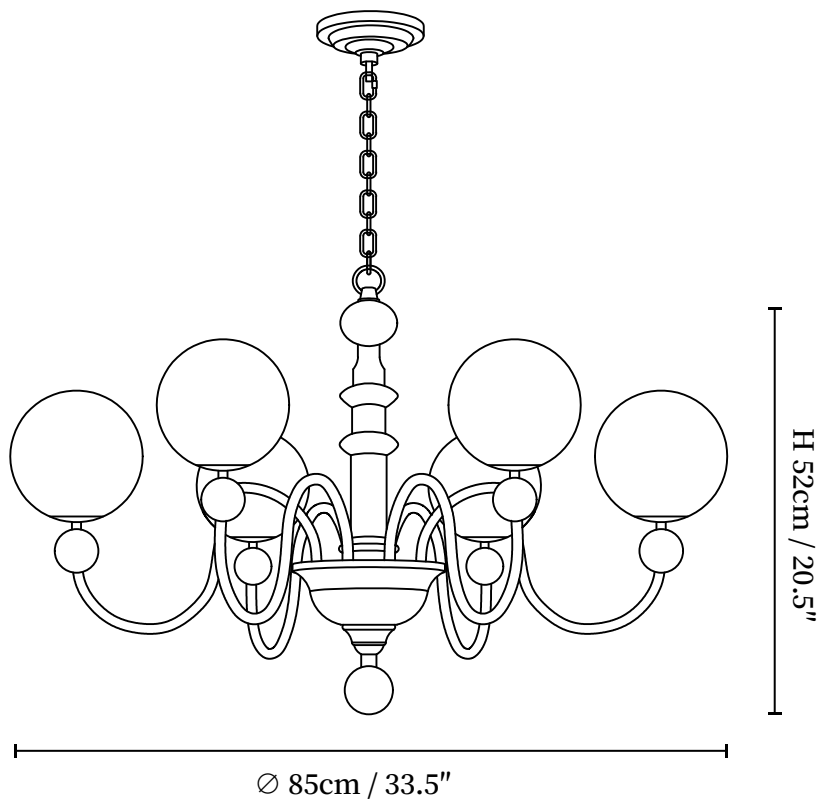

## SPECIFICATION DETAILS

\*For custom options, consult factory for details

---

<b>Fixture Dimensions</b>	D 27.6" x H 20.5"
<b>Light source</b>	E14 (bulb not included)
<b>Wattage</b>	MAX 15W incandescent bulb or LED equivalent.
<b>Voltage</b>	AC 110-240V
<b>Mounting</b>	Hardwired.
<b>Dimming</b>	Compatible with dimmable bulbs (bulb not included)
<b>Control method</b>	Compatible with common wall switches (not included)
<b>Finishes</b>	Walnut Color, Gold.
<b>Shade Details</b>	White.
<b>Material</b>	Metal, Wood, Glass.
<b>Hanging Length</b>	Chain lengths range between 11.8", the length can be specified according to needs

## SPECIFICATION DETAILS

\*For custom options, consult factory for details

<b>Fixture Dimensions</b>	D 33.5" x H 20.5"
<b>Light source</b>	E14 (bulb not included)
<b>Wattage</b>	MAX 15W incandescent bulb or LED equivalent.
<b>Voltage</b>	AC 110-240V
<b>Mounting</b>	Hardwired.
<b>Dimming</b>	Compatible with dimmable bulbs (bulb not included)
<b>Control method</b>	Compatible with common wall switches(not included)
<b>Finishes</b>	Walnut Color, Gold.
<b>Shade Details</b>	White.
<b>Material</b>	Metal, Wood, Glass.
<b>Hanging Length</b>	Chain lengths range between 11.8", the length can be specified according to needs

## SPECIFICATION DETAILS

\*For custom options, consult factory for details

<b>Fixture Dimensions</b>	D 39.4" x H 20.5"
<b>Light source</b>	E14 (bulb not included)
<b>Wattage</b>	MAX 15W incandescent bulb or LED equivalent.
<b>Voltage</b>	AC 110-240V
<b>Mounting</b>	Hardwired.
<b>Dimming</b>	Compatible with dimmable bulbs (bulb not included)
<b>Control method</b>	Compatible with common wall switches (not included)
<b>Finishes</b>	Walnut Color, Gold.
<b>Shade Details</b>	White.
<b>Material</b>	Metal, Wood, Glass.
<b>Hanging Length</b>	Chain lengths range between 11.8", the length can be specified according to needs