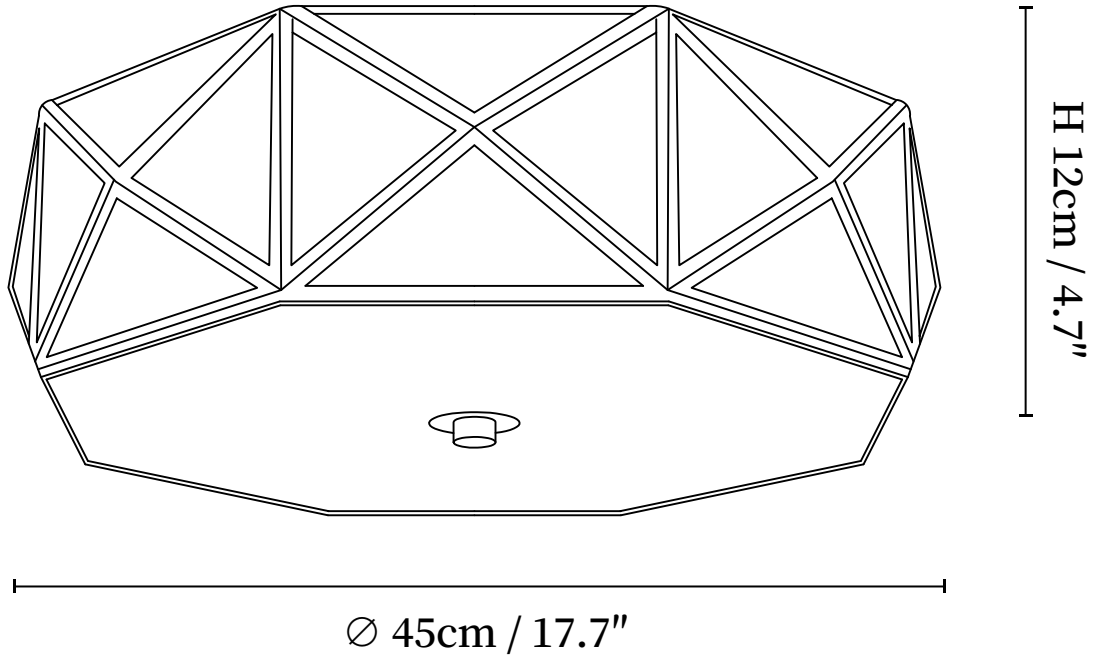

SPECIFICATION SHEET

SPECIFICATION DETAILS

*For custom options, consult factory for details

Fixture Dimensions	D 13.8" x H 4.7" (3 bulbs), D 17.7" x H 4.7" (4 bulbs)
Light source	E26 or E27 (bulb not included)
Wattage	MAX 40W incandescent bulb or LED equivalent.
Voltage	AC 110-240V
Mounting	Hardwired.
Dimming	Please purchase dimmable light bulbs separately.
Control method	Compatible with common wall switches (not included)
Finishes	Brass.
Shade Details	White.
Material	Brass, Glass.