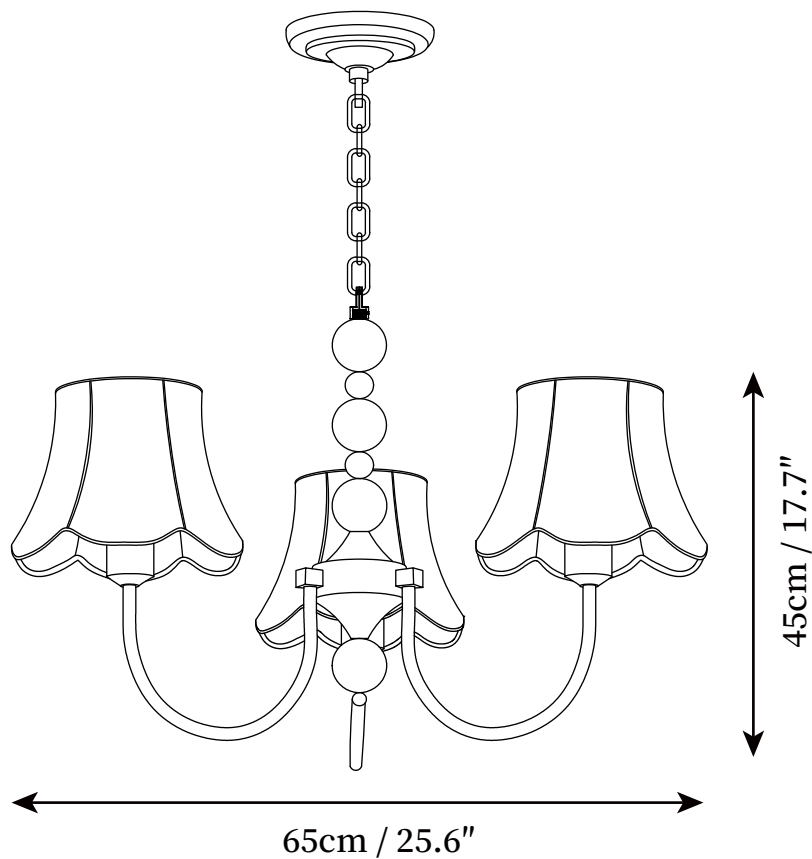

## SPECIFICATION DETAILS

\*For custom options, consult factory for details

<b>Fixture Dimensions</b>	D 25.6" x H 17.7" (3 Heads)
<b>Light source</b>	E26 or E27 (bulb not included)
<b>Wattage</b>	MAX 40W incandescent bulb or LED equivalent.
<b>Voltage</b>	AC 110-240V
<b>Mounting</b>	Hardwired.
<b>Dimming</b>	Compatible with dimmable bulbs (bulb not included)
<b>Control method</b>	Compatible with common wall switches (not included)
<b>Finishes</b>	Gold, Walnut Wood.
<b>Shade Details</b>	White.
<b>Material</b>	Metal, Fabric, Wood.
<b>Hanging Length</b>	Chain lengths range between 19.7", the length can be specified according to needs

## SPECIFICATION DETAILS

\*For custom options, consult factory for details

<b>Fixture Dimensions</b>	D 25.6" x H 17.7" (5 Heads)
<b>Light source</b>	E26 or E27 (bulb not included)
<b>Wattage</b>	MAX 40W incandescent bulb or LED equivalent.
<b>Voltage</b>	AC 110-240V
<b>Mounting</b>	Hardwired.
<b>Dimming</b>	Compatible with dimmable bulbs (bulb not included)
<b>Control method</b>	Compatible with common wall switches (not included)
<b>Finishes</b>	Gold, Walnut Wood.
<b>Shade Details</b>	White.
<b>Material</b>	Metal, Fabric, Wood.
<b>Hanging Length</b>	Chain lengths range between 19.7", the length can be specified according to needs

## SPECIFICATION DETAILS

\*For custom options, consult factory for details

<b>Fixture Dimensions</b>	D 35.4" x H 19.7" (6 Heads)
<b>Light source</b>	E26 or E27 (bulb not included)
<b>Wattage</b>	MAX 40W incandescent bulb or LED equivalent.
<b>Voltage</b>	AC 110-240V
<b>Mounting</b>	Hardwired.
<b>Dimming</b>	Compatible with dimmable bulbs (bulb not included)
<b>Control method</b>	Compatible with common wall switches (not included)
<b>Finishes</b>	Gold, Walnut Wood.
<b>Shade Details</b>	White.
<b>Material</b>	Metal, Fabric, Wood.
<b>Hanging Length</b>	Chain lengths range between 19.7", the length can be specified according to needs