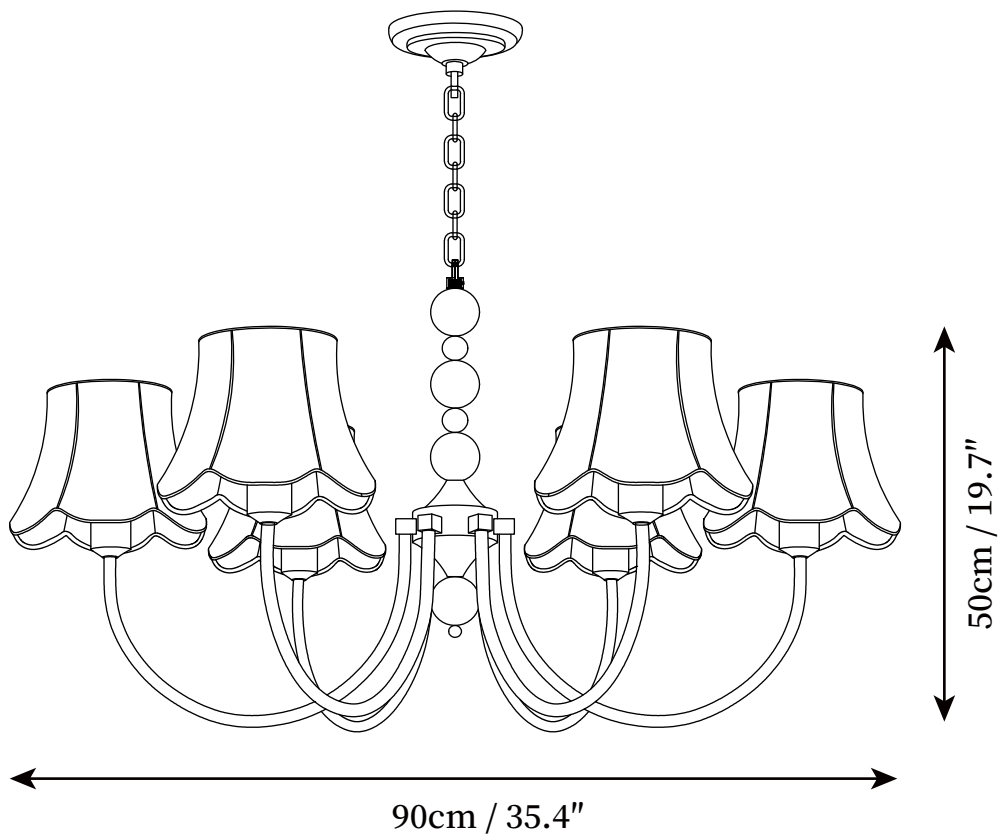

## SPECIFICATION DETAILS

\*For custom options, consult factory for details

<b>Fixture Dimensions</b>	D 25.6" x H 17.7" (3 Heads)
<b>Light source</b>	E26 or E27 (bulb not included)
<b>Wattage</b>	MAX 40W incandescent bulb or LED equivalent.
<b>Voltage</b>	AC 110-240V
<b>Mounting</b>	Hardwired.
<b>Dimming</b>	Compatible with dimmable bulbs (bulb not included)
<b>Control method</b>	Compatible with common wall switches (not included)
<b>Finishes</b>	Gold, Walnut Wood.
<b>Shade Details</b>	White.
<b>Material</b>	Metal, Fabric, Wood.
<b>Hanging Length</b>	Chain lengths range between 19.7", the length can be specified according to needs

## SPECIFICATION DETAILS

\*For custom options, consult factory for details

<b>Fixture Dimensions</b>	D 25.6" x H 17.7" (5 Heads)
<b>Light source</b>	E26 or E27 (bulb not included)
<b>Wattage</b>	MAX 40W incandescent bulb or LED equivalent.
<b>Voltage</b>	AC 110-240V
<b>Mounting</b>	Hardwired.
<b>Dimming</b>	Compatible with dimmable bulbs (bulb not included)
<b>Control method</b>	Compatible with common wall switches (not included)
<b>Finishes</b>	Gold, Walnut Wood.
<b>Shade Details</b>	White.
<b>Material</b>	Metal, Fabric, Wood.
<b>Hanging Length</b>	Chain lengths range between 19.7", the length can be specified according to needs

## SPECIFICATION DETAILS

\*For custom options, consult factory for details

<b>Fixture Dimensions</b>	D 35.4" x H 19.7" (6 Heads)
<b>Light source</b>	E26 or E27 (bulb not included)
<b>Wattage</b>	MAX 40W incandescent bulb or LED equivalent.
<b>Voltage</b>	AC 110-240V
<b>Mounting</b>	Hardwired.
<b>Dimming</b>	Compatible with dimmable bulbs (bulb not included)
<b>Control method</b>	Compatible with common wall switches (not included)
<b>Finishes</b>	Gold, Walnut Wood.
<b>Shade Details</b>	White.
<b>Material</b>	Metal, Fabric, Wood.
<b>Hanging Length</b>	Chain lengths range between 19.7", the length can be specified according to needs