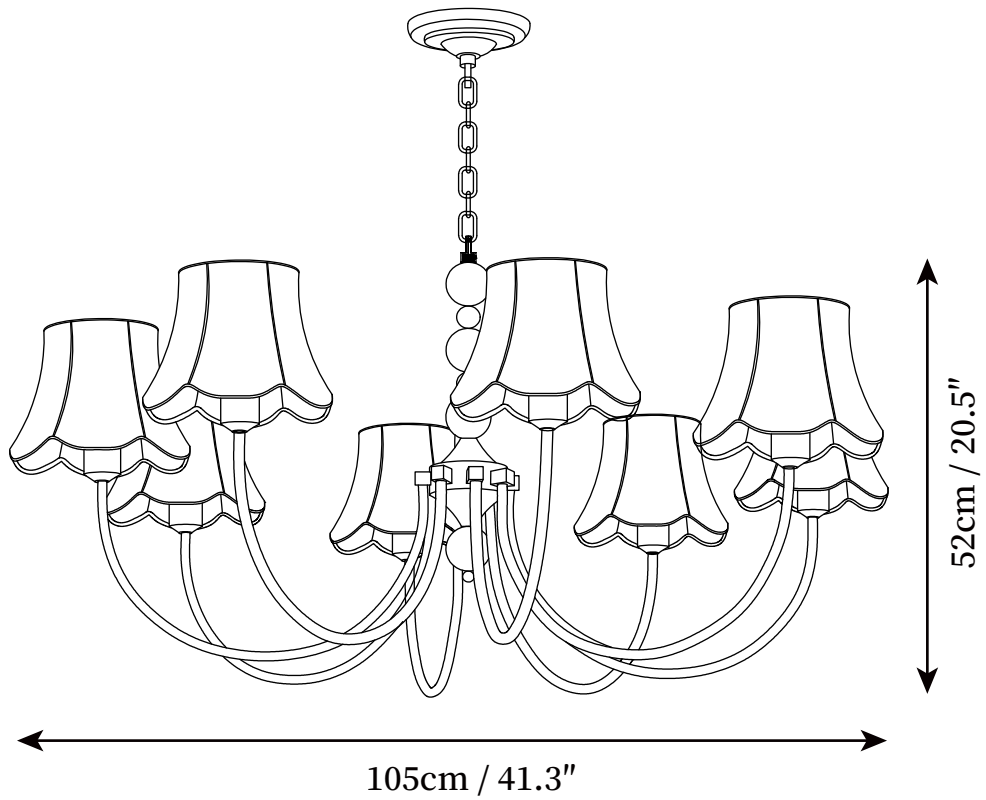

SPECIFICATION SHEET

SPECIFICATION DETAILS

*For custom options, consult factory for details

Fixture Dimensions	D 41.3" x H 20.5" (8 Heads)
Light source	E26 or E27 (bulb not included)
Wattage	MAX 40W incandescent bulb or LED equivalent.
Voltage	AC 110-240V
Mounting	Hardwired.
Dimming	Compatible with dimmable bulbs (bulb not included)
Control method	Compatible with common wall switches (not included)
Finishes	Gold, Walnut Wood.
Shade Details	White.
Material	Metal, Fabric, Wood.
Hanging Length	Chain lengths range between 19.7", the length can be specified according to needs