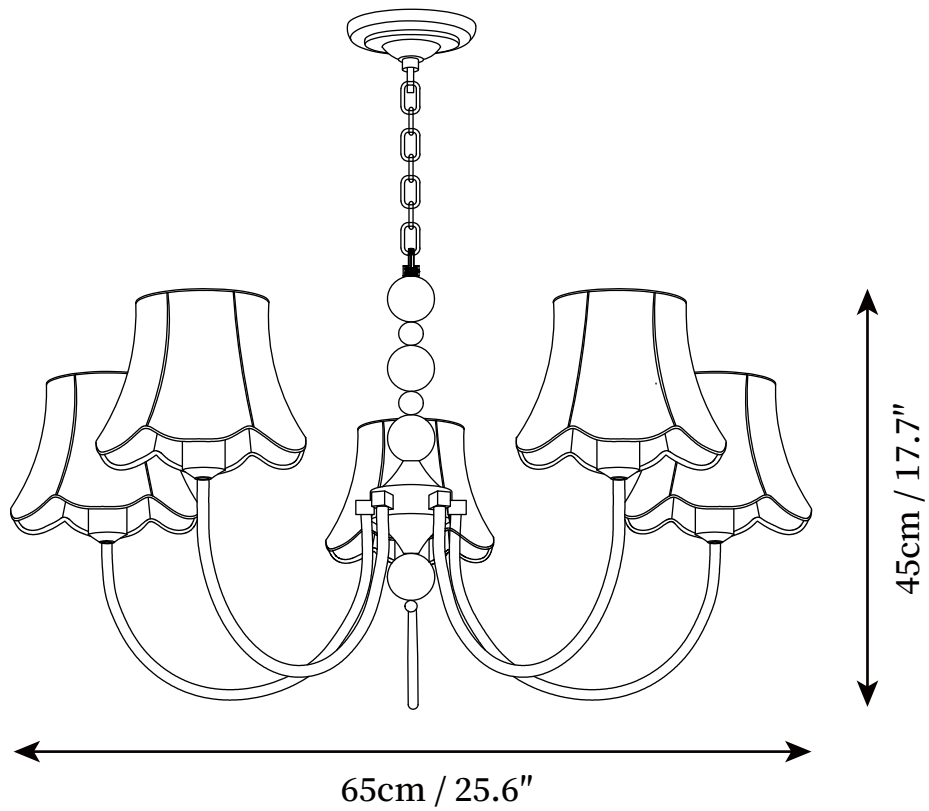

## SPECIFICATION DETAILS

\*For custom options, consult factory for details

<b>Fixture Dimensions</b>	D 25.6" x H 17.7" (3 Heads)
<b>Light source</b>	E26 or E27 (bulb not included)
<b>Wattage</b>	MAX 40W incandescent bulb or LED equivalent.
<b>Voltage</b>	AC 110-240V
<b>Mounting</b>	Hardwired.
<b>Dimming</b>	Compatible with dimmable bulbs (bulb not included)
<b>Control method</b>	Compatible with common wall switches (not included)
<b>Finishes</b>	Gold, Walnut Wood.
<b>Shade Details</b>	White.
<b>Material</b>	Metal, Fabric, Wood.
<b>Hanging Length</b>	Chain lengths range between 19.7", the length can be specified according to needs

## SPECIFICATION DETAILS

\*For custom options, consult factory for details

<b>Fixture Dimensions</b>	D 25.6" x H 17.7" (5 Heads)
<b>Light source</b>	E26 or E27 (bulb not included)
<b>Wattage</b>	MAX 40W incandescent bulb or LED equivalent.
<b>Voltage</b>	AC 110-240V
<b>Mounting</b>	Hardwired.
<b>Dimming</b>	Compatible with dimmable bulbs (bulb not included)
<b>Control method</b>	Compatible with common wall switches (not included)
<b>Finishes</b>	Gold, Walnut Wood.
<b>Shade Details</b>	White.
<b>Material</b>	Metal, Fabric, Wood.
<b>Hanging Length</b>	Chain lengths range between 19.7", the length can be specified according to needs

## SPECIFICATION DETAILS

\*For custom options, consult factory for details

<b>Fixture Dimensions</b>	D 35.4" x H 19.7" (6 Heads)
<b>Light source</b>	E26 or E27 (bulb not included)
<b>Wattage</b>	MAX 40W incandescent bulb or LED equivalent.
<b>Voltage</b>	AC 110-240V
<b>Mounting</b>	Hardwired.
<b>Dimming</b>	Compatible with dimmable bulbs (bulb not included)
<b>Control method</b>	Compatible with common wall switches (not included)
<b>Finishes</b>	Gold, Walnut Wood.
<b>Shade Details</b>	White.
<b>Material</b>	Metal, Fabric, Wood.
<b>Hanging Length</b>	Chain lengths range between 19.7", the length can be specified according to needs