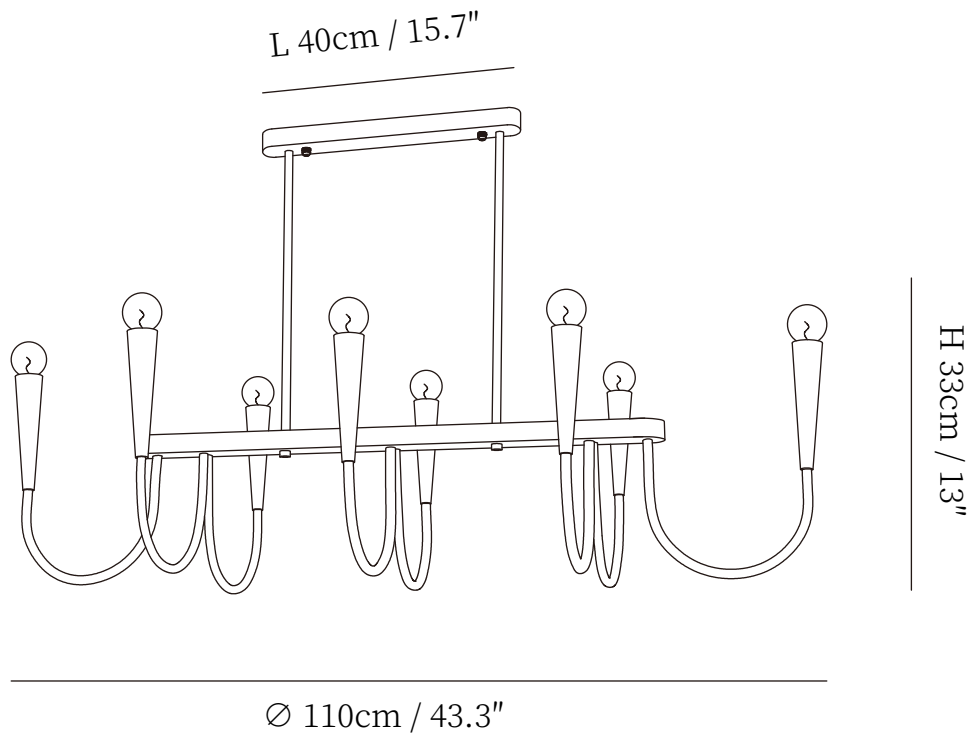

## SPECIFICATION DETAILS

\*For custom options, consult factory for details

<b>Fixture Dimensions</b>	Ø 43.3" x H 13"(8heads)
<b>Light source</b>	E14 (bulb not included)
<b>Wattage</b>	MAX 15W incandescent bulb or LED equivalent.
<b>Voltage</b>	AC 110-240V
<b>Mounting</b>	Hardwired.
<b>Dimming</b>	Compatible with dimmable bulbs (bulb not included)
<b>Control method</b>	Compatible with common wall switches (
<b>Finishes</b>	Black, Gold
<b>Shade Details</b>	Cear.
<b>Material</b>	Metal.
<b>Rod Length</b>	Suspension rod is 11.8", and can be spliced as needed.