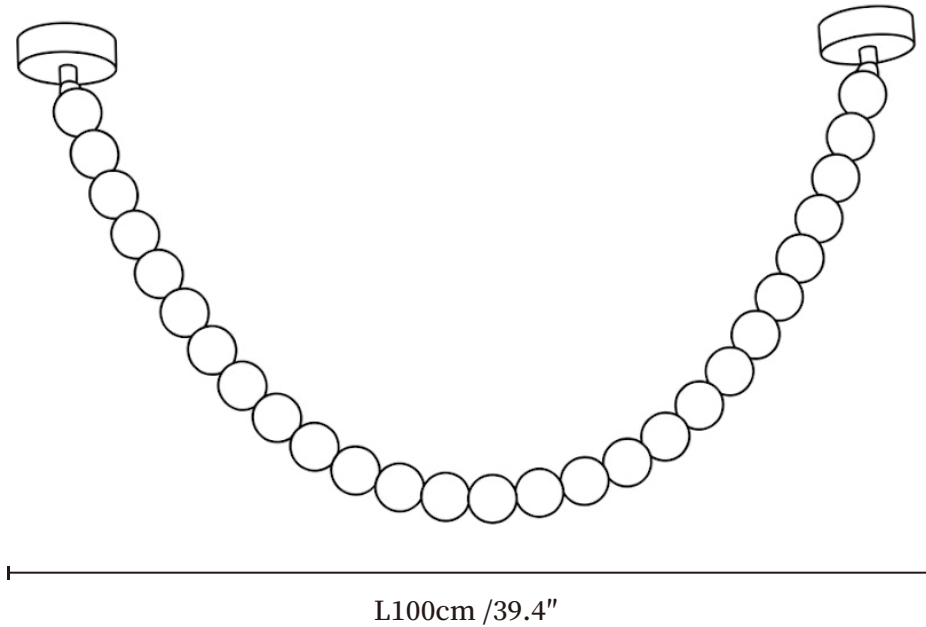

SPECIFICATION SHEET

SPECIFICATION DETAILS

*For custom options, consult factory for details

Fixture Dimensions	L 39.4"
Light source	Integrated LED
Wattage	~ 5W
Voltage	AC 110-240V
Dimming	Not supported
CRI(Ra)	90+ CRI
Mounting	Hardwired.
LED Rated Life	30000 hours
Color Temperature	Warm Light (3000K), Neutral Light (4000K), Cool Light (6000K)
Control method	Compatible with common wall switches (
Finishes	Gold.
Shadow Details	White.
Material	Metal, Alabaster.

SPECIFICATION SHEET

SPECIFICATION DETAILS

*For custom options, consult factory for details

Fixture Dimensions	L 145.7" + 220.5"
Light source	Integrated LED
Wattage	~ 5W
Voltage	AC 110-240V
Dimming	Not supported
CRI(Ra)	90+ CRI
Mounting	Hardwired.
LED Rated Life	30000 hours
Color Temperature	Warm Light (3000K), Neutral Light (4000K), Cool Light (6000K)
Control method	Compatible with common wall switches(
Finishes	Gold.
Shadow Details	White.
Material	Metal, Alabaster.

SPECIFICATION SHEET

SPECIFICATION DETAILS

*For custom options, consult factory for details

Fixture Dimensions	L 145.7" + 220.5" + 244.9"
Light source	Integrated LED
Wattage	~ 5W
Voltage	AC 110-240V
Dimming	Not supported
CRI(Ra)	90+ CRI
Mounting	Hardwired.
LED Rated Life	30000 hours
Color Temperature	Warm Light (3000K), Neutral Light (4000K), Cool Light (6000K)
Control method	Compatible with common wall switches (
Finishes	Gold.
Shadow Details	White.
Material	Metal, Alabaster.

SPECIFICATION SHEET

SPECIFICATION DETAILS

*For custom options, consult factory for details

Fixture Dimensions	L 145.7" + 116.9" + 220.5" + 244.9"
Light source	Integrated LED
Wattage	~ 5W
Voltage	AC 110-240V
Dimming	Not supported
CRI(Ra)	90+ CRI
Mounting	Hardwired.
LED Rated Life	30000 hours
Color Temperature	Warm Light (3000K), Neutral Light (4000K), Cool Light (6000K)
Control method	Compatible with common wall switches (
Finishes	Gold.
Shadow Details	White.
Material	Metal, Alabaster.