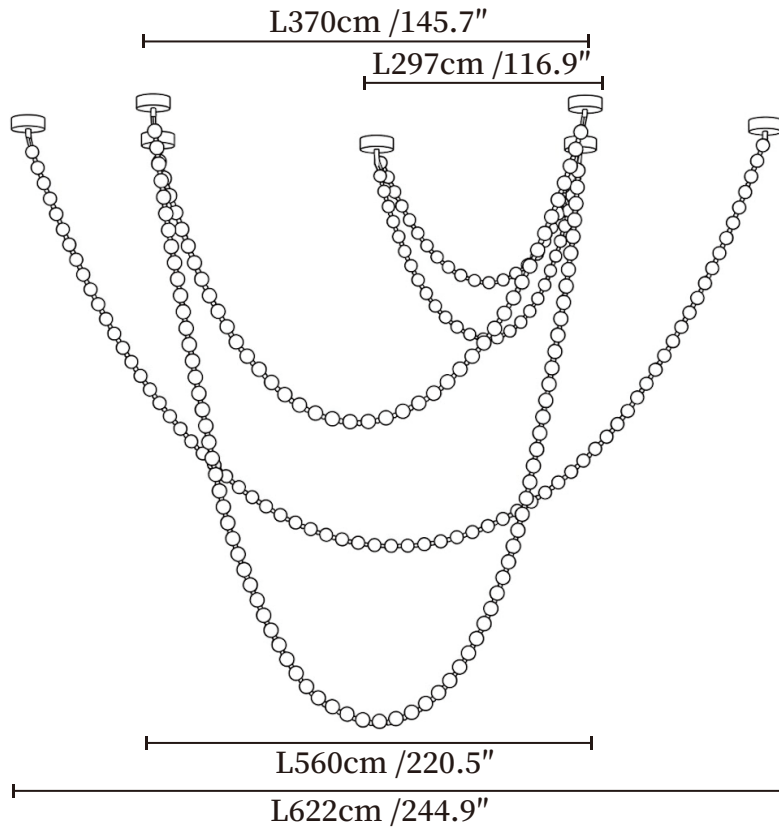

SPECIFICATION SHEET

SPECIFICATION DETAILS

*For custom options, consult factory for details

Fixture Dimensions	L 145.7" + 220.5"
Light source	Integrated LED
Wattage	~ 5W
Voltage	AC 110-240V
Dimming	Not supported
CRI(Ra)	90+ CRI
Mounting	Hardwired.
LED Rated Life	30000 hours
Color Temperature	Warm Light (3000K), Neutral Light (4000K), Cool Light (6000K)
Control method	Compatible with common wall switches(
Finishes	Gold.
Shadow Details	White.
Material	Metal, Alabaster.

SPECIFICATION SHEET

SPECIFICATION DETAILS

*For custom options, consult factory for details

Fixture Dimensions	L 145.7" + 220.5" + 244.9"
Light source	Integrated LED
Wattage	~ 5W
Voltage	AC 110-240V
Dimming	Not supported
CRI(Ra)	90+ CRI
Mounting	Hardwired.
LED Rated Life	30000 hours
Color Temperature	Warm Light (3000K), Neutral Light (4000K), Cool Light (6000K)
Control method	Compatible with common wall switches (
Finishes	Gold.
Shadow Details	White.
Material	Metal, Alabaster.

SPECIFICATION SHEET

SPECIFICATION DETAILS

*For custom options, consult factory for details

Fixture Dimensions	L116.9" + L220.5" + L244.9"
Light source	Integrated LED
Wattage	~ 5W
Voltage	AC 110-240V
Dimming	Not supported
CRI(Ra)	90+ CRI
Mounting	Hardwired.
LED Rated Life	30000 hours
Color Temperature	Warm Light (3000K), Neutral Light (4000K), Cool Light (6000K)
Control method	Compatible with common wall switches (
Finishes	Gold.
Shadow Details	White.
Material	Metal, Alabaster.

SPECIFICATION SHEET

SPECIFICATION DETAILS

*For custom options, consult factory for details

Fixture Dimensions	L 145.7" + 116.9" + 220.5" + 244.9"
Light source	Integrated LED
Wattage	~ 5W
Voltage	AC 110-240V
Dimming	Not supported
CRI(Ra)	90+ CRI
Mounting	Hardwired.
LED Rated Life	30000 hours
Color Temperature	Warm Light (3000K), Neutral Light (4000K), Cool Light (6000K)
Control method	Compatible with common wall switches (
Finishes	Gold.
Shadow Details	White.
Material	Metal, Alabaster.