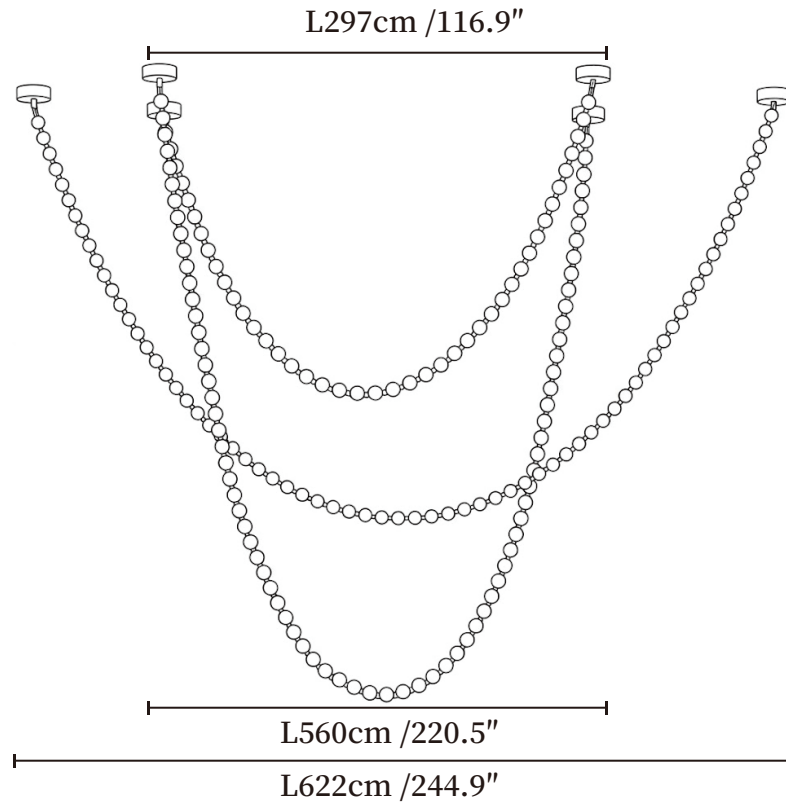

SPECIFICATION SHEET

SPECIFICATION DETAILS

*For custom options, consult factory for details

Fixture Dimensions	L 39.4"
Light source	Integrated LED
Wattage	~ 5W
Voltage	AC 110-240V
Dimming	Not supported
CRI(Ra)	90+ CRI
Mounting	Hardwired.
LED Rated Life	30000 hours
Color Temperature	Warm Light (3000K), Neutral Light (4000K), Cool Light (6000K)
Control method	Compatible with common wall switches (
Finishes	Gold.
Shadow Details	White.
Material	Metal, Alabaster.

SPECIFICATION SHEET

SPECIFICATION DETAILS

*For custom options, consult factory for details

Fixture Dimensions	L 145.7" + 220.5"
Light source	Integrated LED
Wattage	~ 5W
Voltage	AC 110-240V
Dimming	Not supported
CRI(Ra)	90+ CRI
Mounting	Hardwired.
LED Rated Life	30000 hours
Color Temperature	Warm Light (3000K), Neutral Light (4000K), Cool Light (6000K)
Control method	Compatible with common wall switches(
Finishes	Gold.
Shadow Details	White.
Material	Metal, Alabaster.

SPECIFICATION SHEET

SPECIFICATION DETAILS

*For custom options, consult factory for details

Fixture Dimensions	L 145.7" + 220.5" + 244.9"
Light source	Integrated LED
Wattage	~ 5W
Voltage	AC 110-240V
Dimming	Not supported
CRI(Ra)	90+ CRI
Mounting	Hardwired.
LED Rated Life	30000 hours
Color Temperature	Warm Light (3000K), Neutral Light (4000K), Cool Light (6000K)
Control method	Compatible with common wall switches (
Finishes	Gold.
Shadow Details	White.
Material	Metal, Alabaster.

SPECIFICATION SHEET

SPECIFICATION DETAILS

*For custom options, consult factory for details

Fixture Dimensions	L116.9" + L220.5" + L244.9"
Light source	Integrated LED
Wattage	~ 5W
Voltage	AC 110-240V
Dimming	Not supported
CRI(Ra)	90+ CRI
Mounting	Hardwired.
LED Rated Life	30000 hours
Color Temperature	Warm Light (3000K), Neutral Light (4000K), Cool Light (6000K)
Control method	Compatible with common wall switches (
Finishes	Gold.
Shadow Details	White.
Material	Metal, Alabaster.