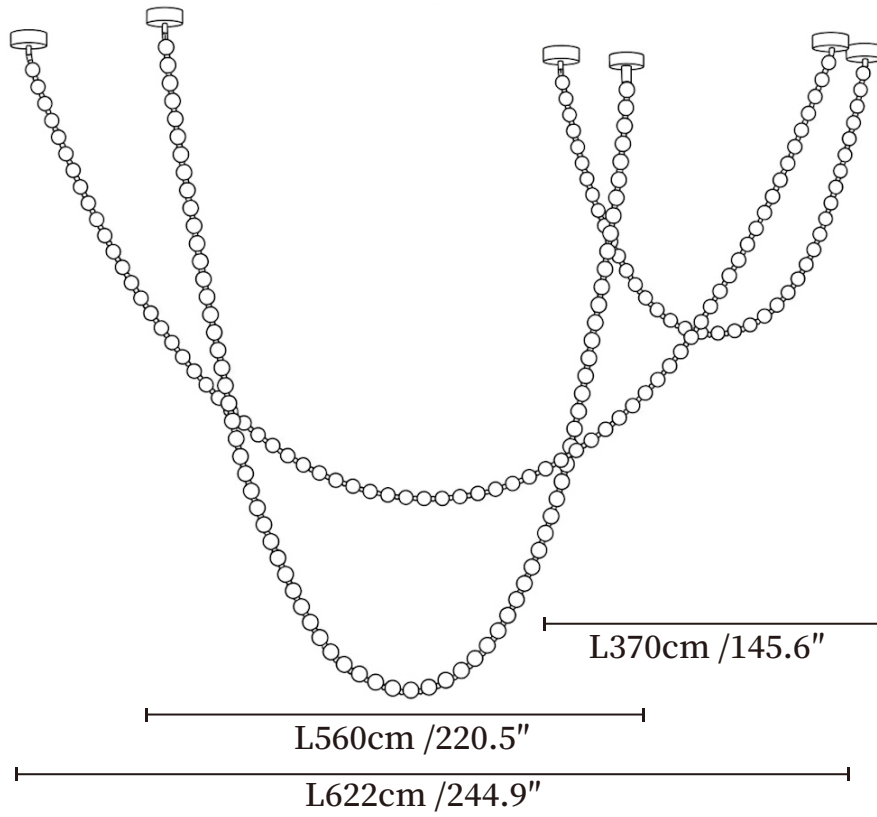

SPECIFICATION SHEET

SPECIFICATION DETAILS

*For custom options, consult factory for details

Fixture Dimensions	L 39.4"
Light source	Integrated LED
Wattage	~ 5W
Voltage	AC 110-240V
Dimming	Not supported
CRI(Ra)	90+ CRI
Mounting	Hardwired.
LED Rated Life	30000 hours
Color Temperature	Warm Light (3000K), Neutral Light (4000K), Cool Light (6000K)
Control method	Compatible with common wall switches (
Finishes	Gold.
Shadow Details	White.
Material	Metal, Alabaster.

SPECIFICATION SHEET

SPECIFICATION DETAILS

*For custom options, consult factory for details

Fixture Dimensions	L 145.7" + 220.5"
Light source	Integrated LED
Wattage	~ 5W
Voltage	AC 110-240V
Dimming	Not supported
CRI(Ra)	90+ CRI
Mounting	Hardwired.
LED Rated Life	30000 hours
Color Temperature	Warm Light (3000K), Neutral Light (4000K), Cool Light (6000K)
Control method	Compatible with common wall switches(
Finishes	Gold.
Shadow Details	White.
Material	Metal, Alabaster.

SPECIFICATION SHEET

SPECIFICATION DETAILS

*For custom options, consult factory for details

Fixture Dimensions	L 145.7" + 220.5" + 244.9"
Light source	Integrated LED
Wattage	~ 5W
Voltage	AC 110-240V
Dimming	Not supported
CRI(Ra)	90+ CRI
Mounting	Hardwired.
LED Rated Life	30000 hours
Color Temperature	Warm Light (3000K), Neutral Light (4000K), Cool Light (6000K)
Control method	Compatible with common wall switches (
Finishes	Gold.
Shadow Details	White.
Material	Metal, Alabaster.

SPECIFICATION SHEET

SPECIFICATION DETAILS

*For custom options, consult factory for details

Fixture Dimensions	L116.9" + L220.5" + L244.9"
Light source	Integrated LED
Wattage	~ 5W
Voltage	AC 110-240V
Dimming	Not supported
CRI(Ra)	90+ CRI
Mounting	Hardwired.
LED Rated Life	30000 hours
Color Temperature	Warm Light (3000K), Neutral Light (4000K), Cool Light (6000K)
Control method	Compatible with common wall switches (
Finishes	Gold.
Shadow Details	White.
Material	Metal, Alabaster.