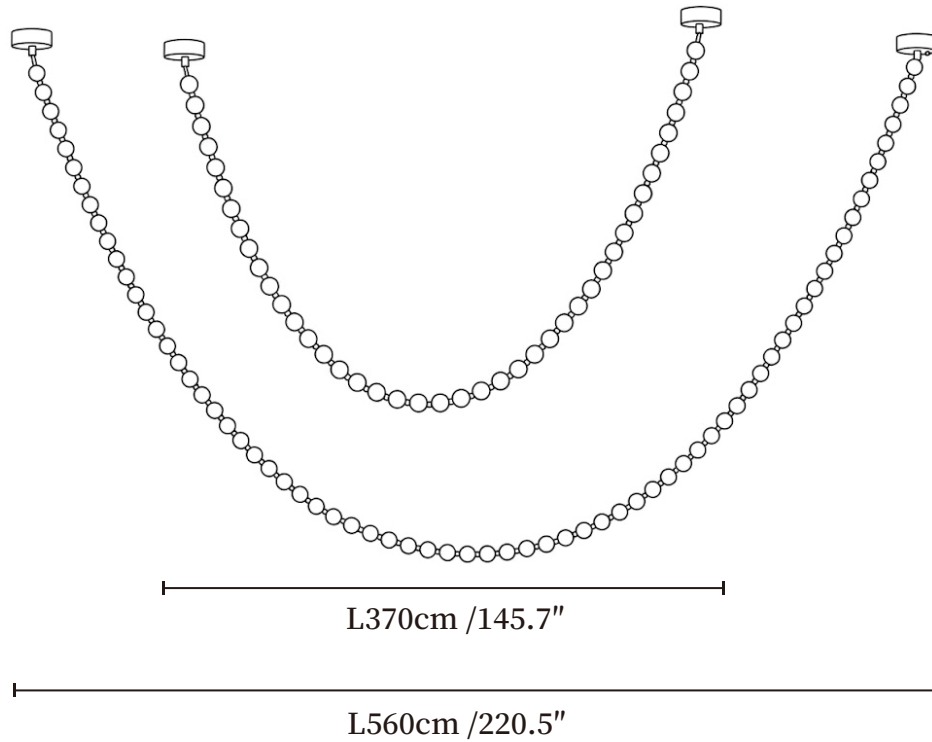

SPECIFICATION SHEET

SPECIFICATION DETAILS

*For custom options, consult factory for details

Fixture Dimensions	L 39.4"
Light source	Integrated LED
Wattage	~ 5W
Voltage	AC 110-240V
Dimming	Not supported
CRI(Ra)	90+ CRI
Mounting	Hardwired.
LED Rated Life	30000 hours
Color Temperature	Warm Light (3000K), Neutral Light (4000K), Cool Light (6000K)
Control method	Compatible with common wall switches (
Finishes	Gold.
Shadow Details	White.
Material	Metal, Alabaster.

SPECIFICATION SHEET

SPECIFICATION DETAILS

*For custom options, consult factory for details

Fixture Dimensions	L 145.7" + 220.5"
Light source	Integrated LED
Wattage	~ 5W
Voltage	AC 110-240V
Dimming	Not supported
CRI(Ra)	90+ CRI
Mounting	Hardwired.
LED Rated Life	30000 hours
Color Temperature	Warm Light (3000K), Neutral Light (4000K), Cool Light (6000K)
Control method	Compatible with common wall switches(
Finishes	Gold.
Shadow Details	White.
Material	Metal, Alabaster.

SPECIFICATION SHEET

SPECIFICATION DETAILS

*For custom options, consult factory for details

Fixture Dimensions	L 145.7" + 220.5" + 244.9"
Light source	Integrated LED
Wattage	~ 5W
Voltage	AC 110-240V
Dimming	Not supported
CRI(Ra)	90+ CRI
Mounting	Hardwired.
LED Rated Life	30000 hours
Color Temperature	Warm Light (3000K), Neutral Light (4000K), Cool Light (6000K)
Control method	Compatible with common wall switches (
Finishes	Gold.
Shadow Details	White.
Material	Metal, Alabaster.

SPECIFICATION SHEET

SPECIFICATION DETAILS

*For custom options, consult factory for details

Fixture Dimensions	L 145.7" + 116.9" + 220.5" + 244.9"
Light source	Integrated LED
Wattage	~ 5W
Voltage	AC 110-240V
Dimming	Not supported
CRI(Ra)	90+ CRI
Mounting	Hardwired.
LED Rated Life	30000 hours
Color Temperature	Warm Light (3000K), Neutral Light (4000K), Cool Light (6000K)
Control method	Compatible with common wall switches (
Finishes	Gold.
Shadow Details	White.
Material	Metal, Alabaster.