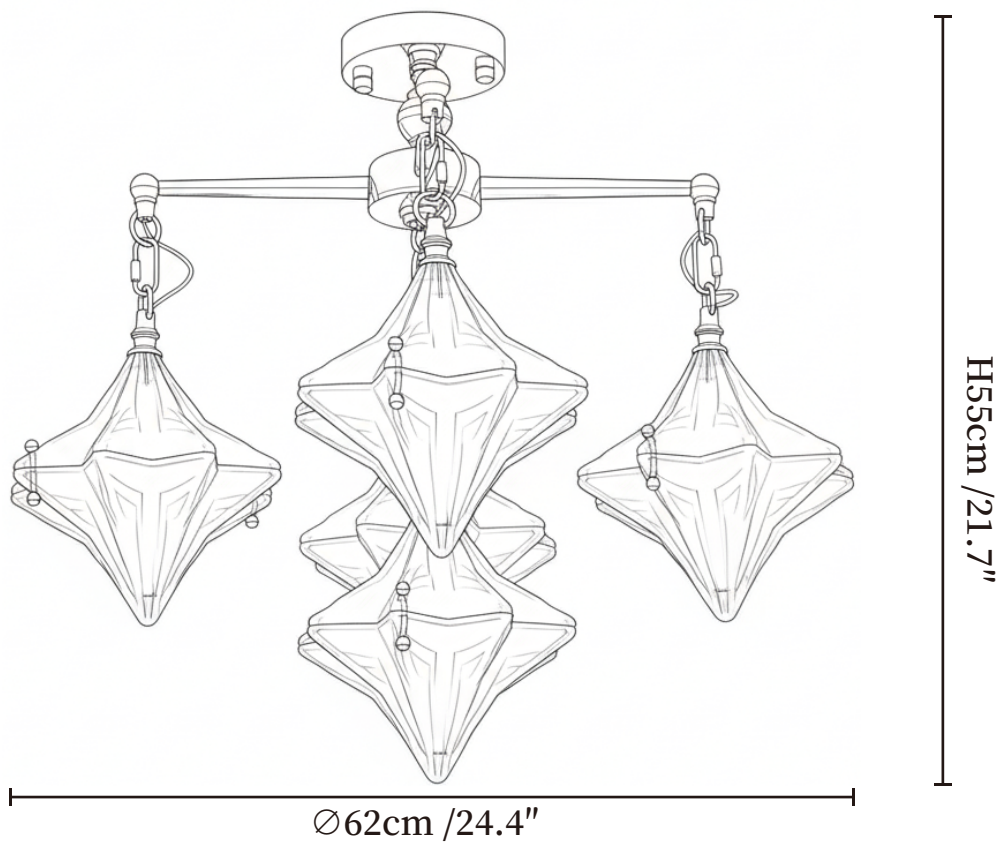

# SPECIFICATION SHEET

## SPECIFICATION DETAILS

\*For custom options, consult factory for details

<b>Fixture Dimensions</b>	Ø 24.4" x H 21.7"
<b>Light source</b>	E26 or E27 (bulb not included)
<b>Wattage</b>	MAX 40W incandescent bulb or LED equivalent.
<b>Voltage</b>	AC 110-240V
<b>Mounting</b>	Hardwired.
<b>Dimming</b>	Compatible with dimmable bulbs (bulb not included)
<b>Control method</b>	Compatible with common wall switches (not included)
<b>Finishes</b>	Chrome.
<b>Shade Details</b>	White.
<b>Material</b>	Metal, Glass.