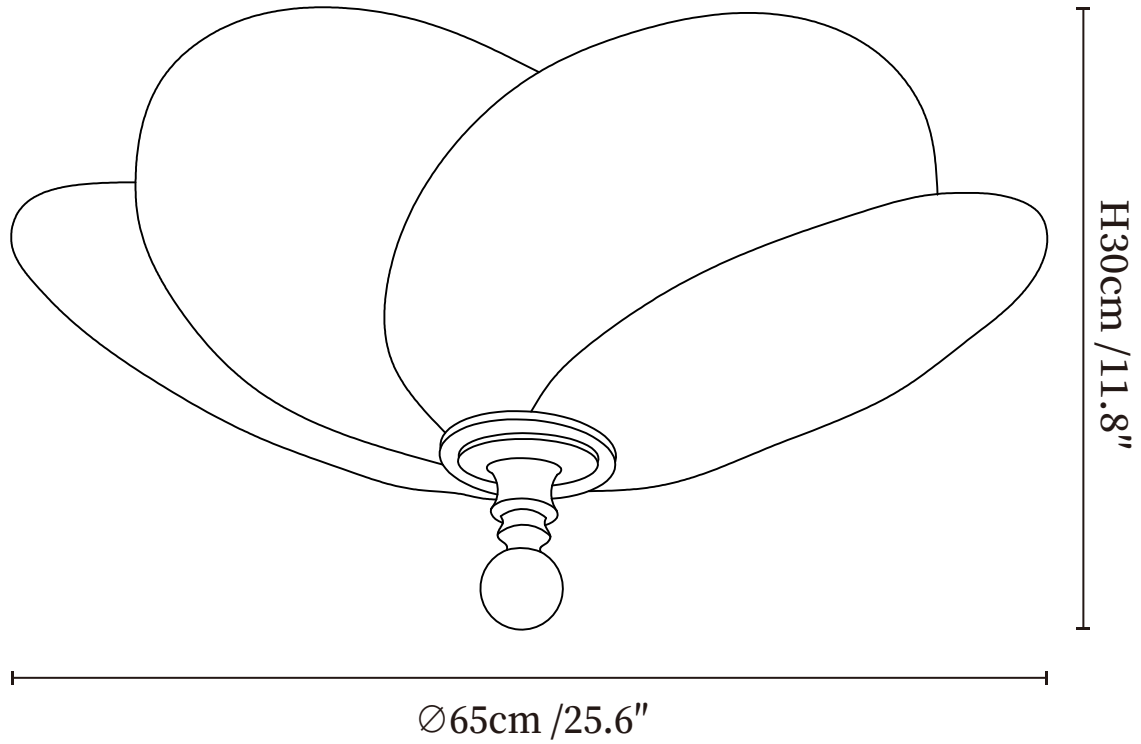

SPECIFICATION SHEET

SPECIFICATION DETAILS

*For custom options, consult factory for details

Fixture Dimensions	Ø 19.7" x H 11.8" Ø 25.6" x H 11.8"
Light source	E26 or E27 (bulb not included)
Wattage	MAX 40W incandescent bulb or LED equivalent.
Voltage	AC 110-240V
Mounting	Hardwired.
Dimming	Please purchase dimmable light bulbs separately.
Control method	Compatible with common wall switches(not included)
Finishes	Walnut Wood.
Shade Details	Beige.
Material	Metal, Fabric, Wood.