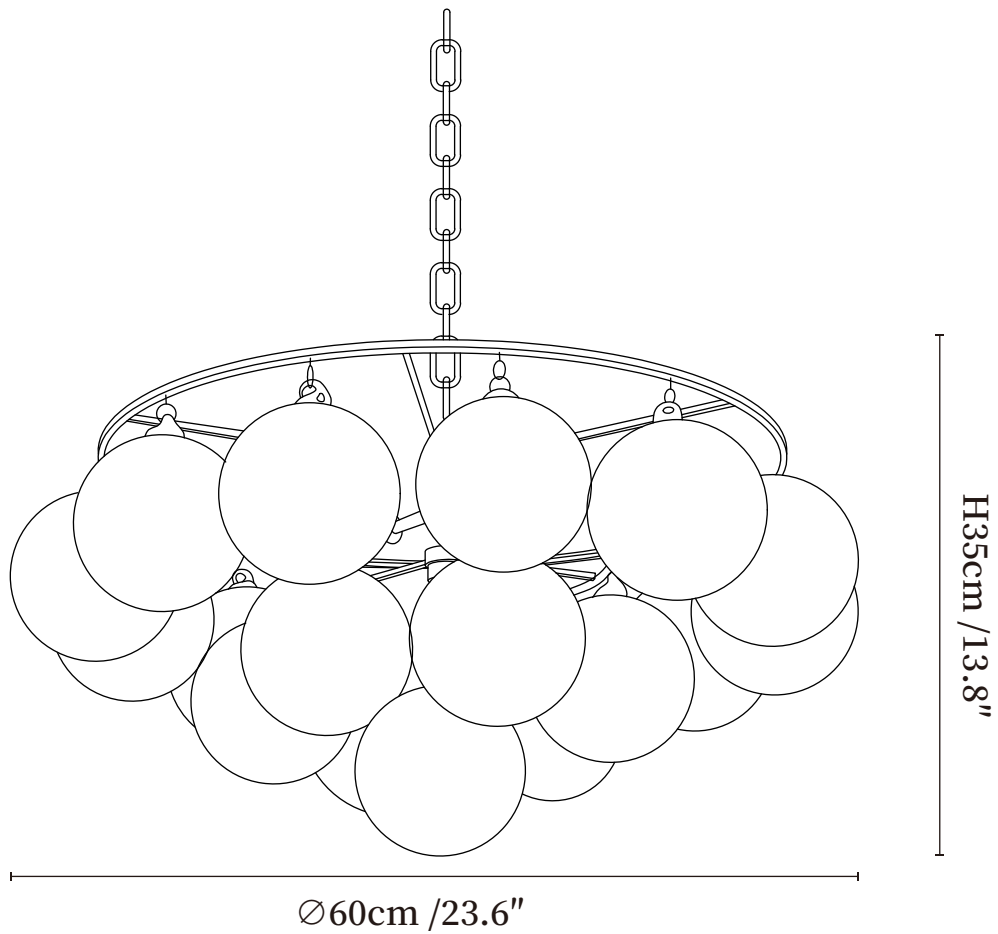

SPECIFICATION SHEET

SPECIFICATION DETAILS

*For custom options, consult factory for details

Fixture Dimensions	Ø 23.6" x H 13.8"
Light source	E12 or E14(bulb not included)
Wattage	MAX 15W incandescent bulb or LED equivalent.
Voltage	AC 110-240V
Mounting	Hardwired.
Dimming	Compatible with dimmable bulbs (bulb not included)
Control method	Compatible with common wall switches (not included)
Finishes	Gold.
Shade Details	Amber, Clear.
Material	Metal, Glass.
Hanging Length	Chain lengths range between 11.8", the length can be specified according to needs

SPECIFICATION SHEET

SPECIFICATION DETAILS

*For custom options, consult factory for details

Fixture Dimensions	Ø 31.5" x H 17.7"
Light source	E12 or E14(bulb not included)
Wattage	MAX 15W incandescent bulb or LED equivalent.
Voltage	AC 110-240V
Mounting	Hardwired.
Dimming	Compatible with dimmable bulbs (bulb not included)
Control method	Compatible with common wall switches(not included)
Finishes	Gold.
Shade Details	Amber, Clear.
Material	Metal, Glass.
Hanging Length	Chain lengths range between 11.8", the length can be specified according to needs