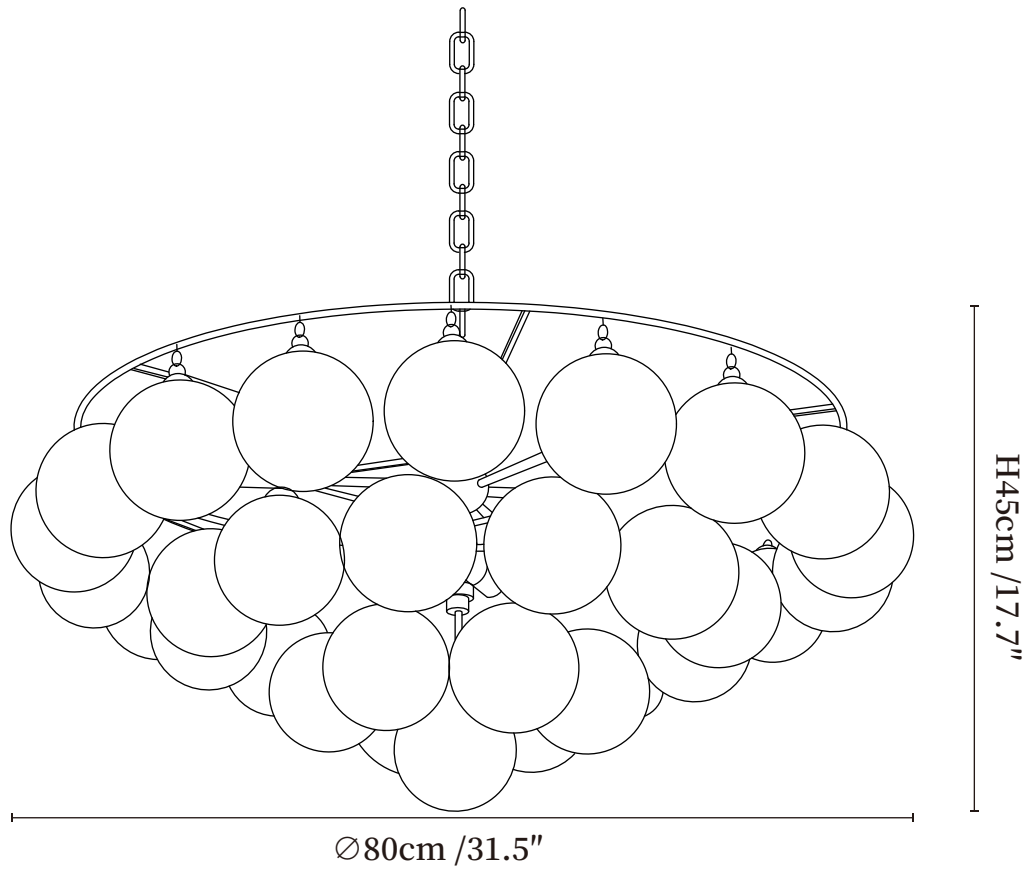

SPECIFICATION SHEET

SPECIFICATION DETAILS

*For custom options, consult factory for details

Fixture Dimensions	Ø 23.6" x H 13.8"
Light source	E12 or E14(bulb not included)
Wattage	MAX 15W incandescent bulb or LED equivalent.
Voltage	AC 110-240V
Mounting	Hardwired.
Dimming	Compatible with dimmable bulbs (bulb not included)
Control method	Compatible with common wall switches (not included)
Finishes	Gold.
Shade Details	Amber, Clear.
Material	Metal, Glass.
Hanging Length	Chain lengths range between 11.8", the length can be specified according to needs

SPECIFICATION SHEET

SPECIFICATION DETAILS

*For custom options, consult factory for details

Fixture Dimensions	Ø 31.5" x H 17.7"
Light source	E12 or E14(bulb not included)
Wattage	MAX 15W incandescent bulb or LED equivalent.
Voltage	AC 110-240V
Mounting	Hardwired.
Dimming	Compatible with dimmable bulbs (bulb not included)
Control method	Compatible with common wall switches(not included)
Finishes	Gold.
Shade Details	Amber, Clear.
Material	Metal, Glass.
Hanging Length	Chain lengths range between 11.8", the length can be specified according to needs