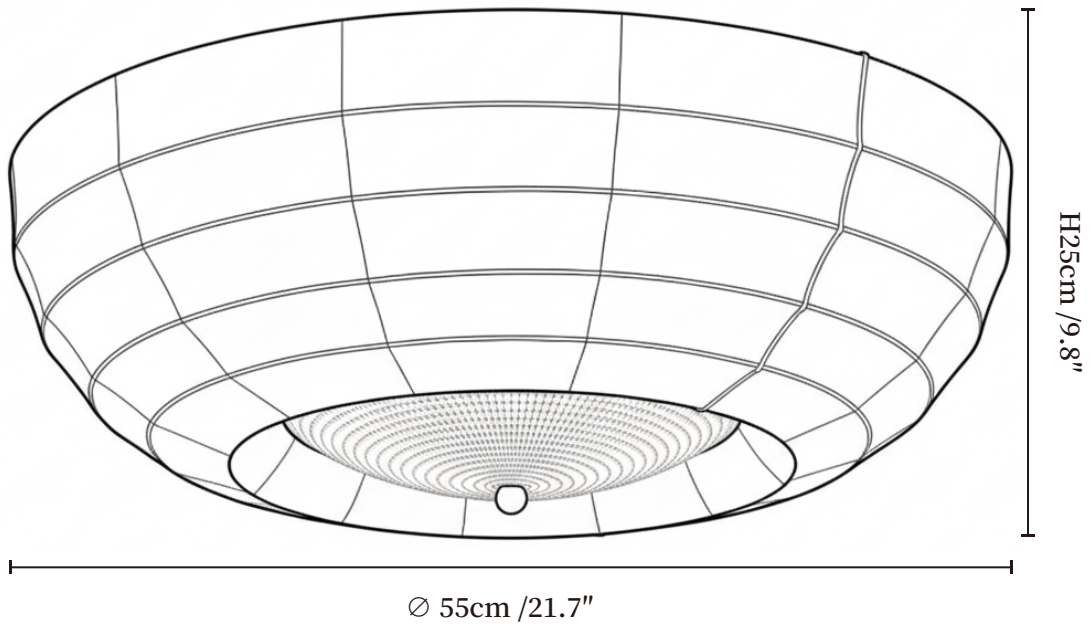

## SPECIFICATION DETAILS

\*For custom options, consult factory for details

<b>Fixture Dimensions</b>	$\varnothing$ 17.7" x H 9.8"
<b>Light source</b>	Integrated LED
<b>Wattage</b>	~32W
<b>Voltage</b>	AC 110-240V
<b>Dimming</b>	Not supported
<b>CRI(Ra)</b>	90+CRI
<b>Mounting</b>	Hardwired.
<b>LED Rated Life</b>	30000 hours
<b>Color Temperature</b>	Warm Light (3000K), Neutral Light (4000K), Cool Light (6000K)
<b>Control method</b>	Compatible with common wall switches (
<b>Finishes</b>	White.
<b>Shade Details</b>	Beige.
<b>Material</b>	Fabric, Metal, Crystal.

## SPECIFICATION DETAILS

\*For custom options, consult factory for details

<b>Fixture Dimensions</b>	Ø 21.7" x H 9.8"
<b>Light source</b>	Integrated LED
<b>Wattage</b>	~40W
<b>Voltage</b>	AC 110-240V
<b>Dimming</b>	Not supported
<b>CRI(Ra)</b>	90+CRI
<b>Mounting</b>	Hardwired.
<b>LED Rated Life</b>	30000 hours
<b>Color Temperature</b>	Warm Light (3000K), Neutral Light (4000K), Cool Light (6000K)
<b>Control method</b>	Compatible with common wall switches(
<b>Finishes</b>	White.
<b>Shade Details</b>	Beige.
<b>Material</b>	Fabric, Metal, Crystal.