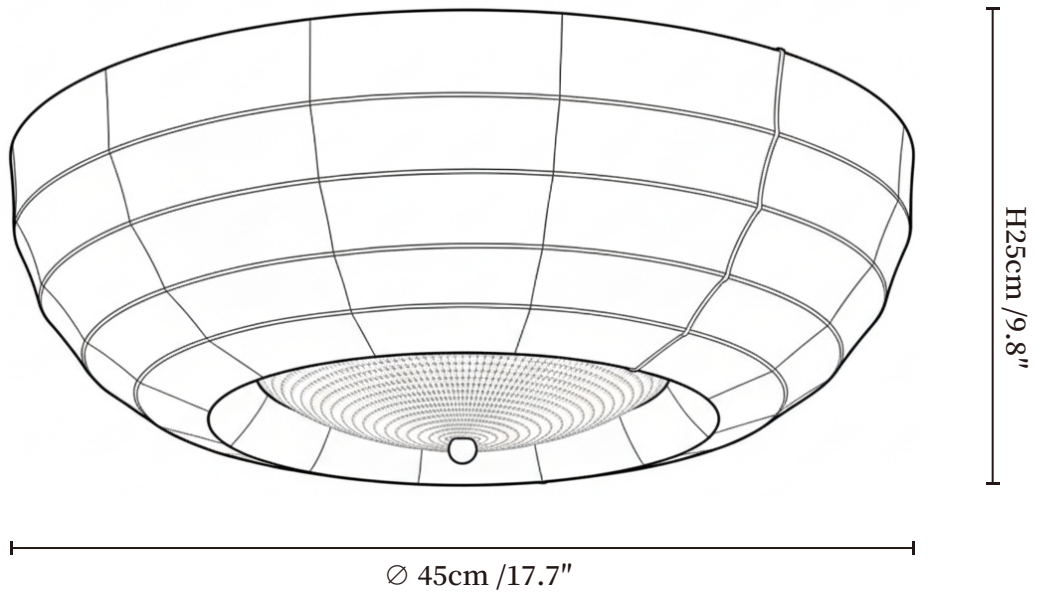

## SPECIFICATION DETAILS

\*For custom options, consult factory for details

<b>Fixture Dimensions</b>	$\varnothing$ 17.7" x H 9.8"
<b>Light source</b>	Integrated LED
<b>Wattage</b>	~32W
<b>Voltage</b>	AC 110-240V
<b>Dimming</b>	Not supported
<b>CRI(Ra)</b>	90+CRI
<b>Mounting</b>	Hardwired.
<b>LED Rated Life</b>	30000 hours
<b>Color Temperature</b>	Warm Light (3000K), Neutral Light (4000K), Cool Light (6000K)
<b>Control method</b>	Compatible with common wall switches (
<b>Finishes</b>	White.
<b>Shade Details</b>	Beige.
<b>Material</b>	Fabric, Metal, Crystal.

## SPECIFICATION DETAILS

\*For custom options, consult factory for details

<b>Fixture Dimensions</b>	Ø 21.7" x H 9.8"
<b>Light source</b>	Integrated LED
<b>Wattage</b>	~40W
<b>Voltage</b>	AC 110-240V
<b>Dimming</b>	Not supported
<b>CRI(Ra)</b>	90+CRI
<b>Mounting</b>	Hardwired.
<b>LED Rated Life</b>	30000 hours
<b>Color Temperature</b>	Warm Light (3000K), Neutral Light (4000K), Cool Light (6000K)
<b>Control method</b>	Compatible with common wall switches(
<b>Finishes</b>	White.
<b>Shade Details</b>	Beige.
<b>Material</b>	Fabric, Metal, Crystal.