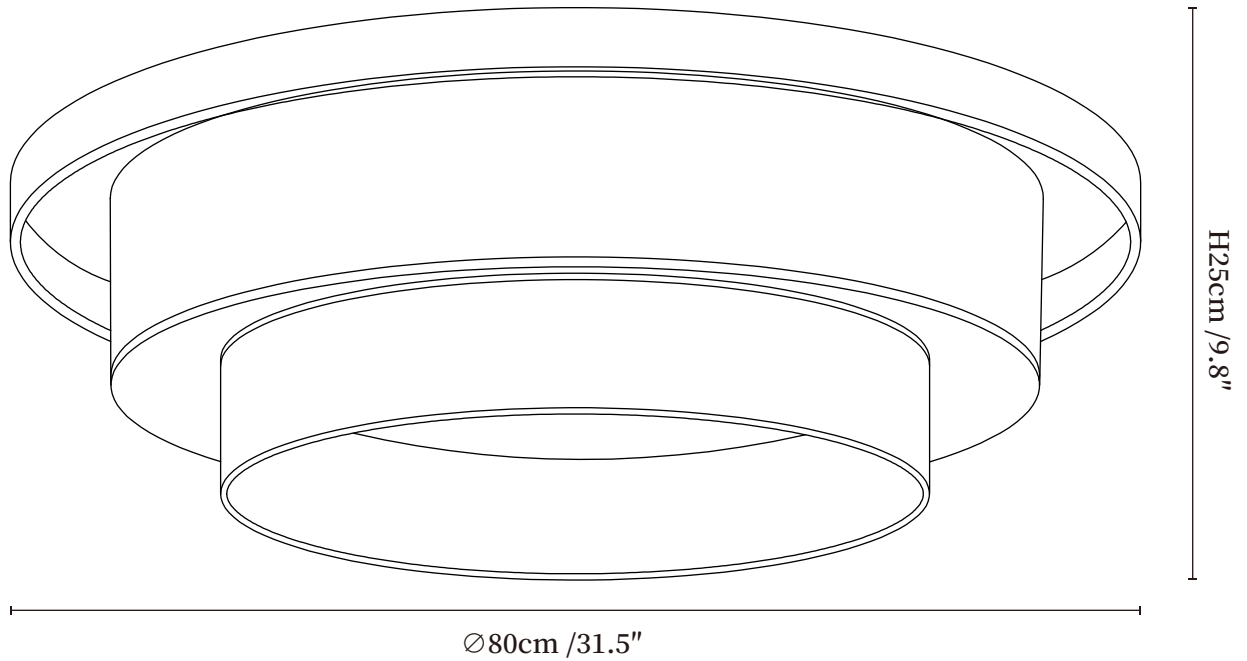

SPECIFICATION SHEET

SPECIFICATION DETAILS

*For custom options, consult factory for details

Fixture Dimensions	$\text{Ø} 15.7'' \times \text{H} 5.9''$
Light source	Integrated LED
Wattage	~24W
Voltage	AC 110-240V
Dimming	Not supported
CRI(Ra)	90+CRI
Mounting	Hardwired.
LED Rated Life	30000 hours
Color Temperature	Warm Light (3000K), Neutral Light (4000K), Cool Light (6000K)
Control method	Compatible with common wall switches(
Finishes	Brown.
Shade Details	White.
Material	Fabric, Metal.

SPECIFICATION SHEET

SPECIFICATION DETAILS

*For custom options, consult factory for details

Fixture Dimensions	Ø 23.6" x H 7.8"
Light source	Integrated LED
Wattage	~48W
Voltage	AC 110-240V
Dimming	Not supported
CRI(Ra)	90+CRI
Mounting	Hardwired.
LED Rated Life	30000 hours
Color Temperature	Warm Light (3000K), Neutral Light (4000K), Cool Light (6000K)
Control method	Compatible with common wall switches (
Finishes	Brown.
Shade Details	White.
Material	Fabric, Metal.

SPECIFICATION SHEET

SPECIFICATION DETAILS

*For custom options, consult factory for details

Fixture Dimensions	Ø 31.5" x H 9.8"
Light source	Integrated LED
Wattage	~96W
Voltage	AC 110-240V
Dimming	Not supported
CRI(Ra)	90+CRI
Mounting	Hardwired.
LED Rated Life	30000 hours
Color Temperature	Warm Light (3000K), Neutral Light (4000K), Cool Light (6000K)
Control method	Compatible with common wall switches (
Finishes	Brown.
Shade Details	White.
Material	Fabric, Metal.