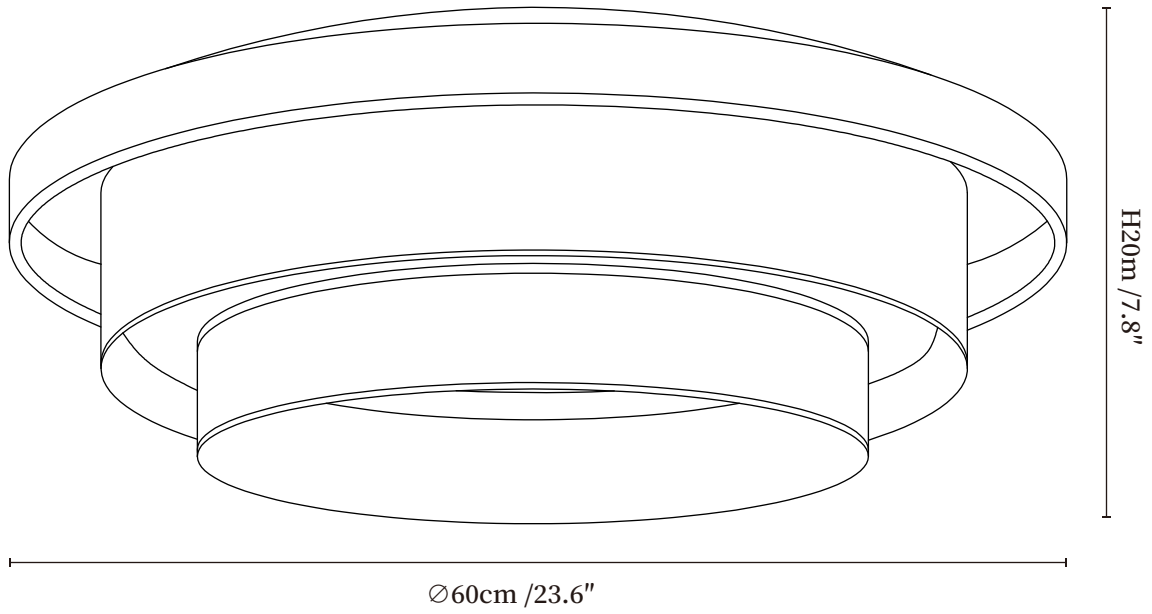

SPECIFICATION SHEET

SPECIFICATION DETAILS

*For custom options, consult factory for details

Fixture Dimensions	$\text{Ø} 15.7'' \times \text{H} 5.9''$
Light source	Integrated LED
Wattage	~24W
Voltage	AC 110-240V
Dimming	Not supported
CRI(Ra)	90+CRI
Mounting	Hardwired.
LED Rated Life	30000 hours
Color Temperature	Warm Light (3000K), Neutral Light (4000K), Cool Light (6000K)
Control method	Compatible with common wall switches(
Finishes	Brown.
Shade Details	White.
Material	Fabric, Metal.

SPECIFICATION SHEET

SPECIFICATION DETAILS

*For custom options, consult factory for details

Fixture Dimensions	Ø 23.6" x H 7.8"
Light source	Integrated LED
Wattage	~48W
Voltage	AC 110-240V
Dimming	Not supported
CRI(Ra)	90+CRI
Mounting	Hardwired.
LED Rated Life	30000 hours
Color Temperature	Warm Light (3000K), Neutral Light (4000K), Cool Light (6000K)
Control method	Compatible with common wall switches (
Finishes	Brown.
Shade Details	White.
Material	Fabric, Metal.

SPECIFICATION SHEET

SPECIFICATION DETAILS

*For custom options, consult factory for details

Fixture Dimensions	Ø 31.5" x H 9.8"
Light source	Integrated LED
Wattage	~96W
Voltage	AC 110-240V
Dimming	Not supported
CRI(Ra)	90+CRI
Mounting	Hardwired.
LED Rated Life	30000 hours
Color Temperature	Warm Light (3000K), Neutral Light (4000K), Cool Light (6000K)
Control method	Compatible with common wall switches (
Finishes	Brown.
Shade Details	White.
Material	Fabric, Metal.