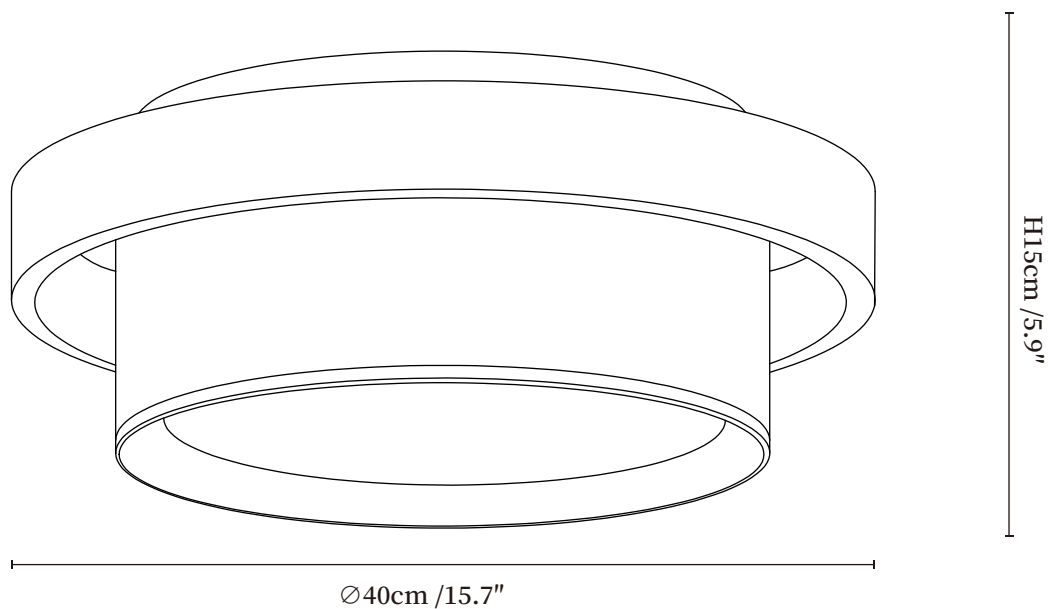

SPECIFICATION SHEET

SPECIFICATION DETAILS

*For custom options, consult factory for details

Fixture Dimensions	$\text{Ø} 15.7'' \times \text{H} 5.9''$
Light source	Integrated LED
Wattage	~24W
Voltage	AC 110-240V
Dimming	Not supported
CRI(Ra)	90+CRI
Mounting	Hardwired.
LED Rated Life	30000 hours
Color Temperature	Warm Light (3000K), Neutral Light (4000K), Cool Light (6000K)
Control method	Compatible with common wall switches(
Finishes	Brown.
Shade Details	White.
Material	Fabric, Metal.

SPECIFICATION SHEET

SPECIFICATION DETAILS

*For custom options, consult factory for details

Fixture Dimensions	Ø 23.6" x H 7.8"
Light source	Integrated LED
Wattage	~48W
Voltage	AC 110-240V
Dimming	Not supported
CRI(Ra)	90+CRI
Mounting	Hardwired.
LED Rated Life	30000 hours
Color Temperature	Warm Light (3000K), Neutral Light (4000K), Cool Light (6000K)
Control method	Compatible with common wall switches (
Finishes	Brown.
Shade Details	White.
Material	Fabric, Metal.

SPECIFICATION SHEET

SPECIFICATION DETAILS

*For custom options, consult factory for details

Fixture Dimensions	Ø 31.5" x H 9.8"
Light source	Integrated LED
Wattage	~96W
Voltage	AC 110-240V
Dimming	Not supported
CRI(Ra)	90+CRI
Mounting	Hardwired.
LED Rated Life	30000 hours
Color Temperature	Warm Light (3000K), Neutral Light (4000K), Cool Light (6000K)
Control method	Compatible with common wall switches (
Finishes	Brown.
Shade Details	White.
Material	Fabric, Metal.