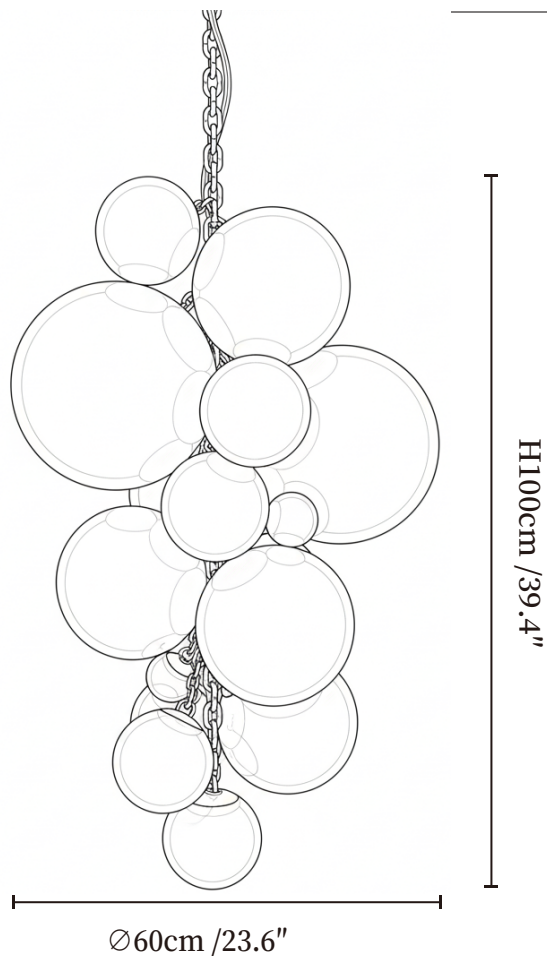

SPECIFICATION SHEET

SPECIFICATION DETAILS

*For custom options, consult factory for details

Fixture Dimensions	Ø 23.6" x H 39.4"
Light source	Integrated LED
Wattage	~ 5W
Voltage	AC 110-240V
Dimming	Not supported
CRI(Ra)	90+ CRI
Mounting	Hardwired.
LED Rated Life	30000 hours
Color Temperature	Warm Light (3000K), Neutral Light (4000K), Cool Light (6000K)
Control method	Compatible with common wall switches (not included)
Finishes	Nickel.
Shadow Details	White, Orange, Purple, Blue.
Material	Metal, Glass.
Rod Length	Chain lengths range between 11.8", the length can be specified according to needs

SPECIFICATION SHEET

SPECIFICATION DETAILS

*For custom options, consult factory for details

Fixture Dimensions	Ø 23.6" x H 39.4"
Light source	Integrated LED
Wattage	~ 5W
Voltage	AC 110-240V
Dimming	Not supported
CRI(Ra)	90+ CRI
Mounting	Hardwired.
LED Rated Life	30000 hours
Color Temperature	Warm Light (3000K), Neutral Light (4000K), Cool Light (6000K)
Control method	Compatible with common wall switches(not included)
Finishes	Nickel.
Shadow Details	White, Orange, Purple, Blue.
Material	Metal, Glass.
Rod Length	Chain lengths range between 11.8", the length can be specified according to needs