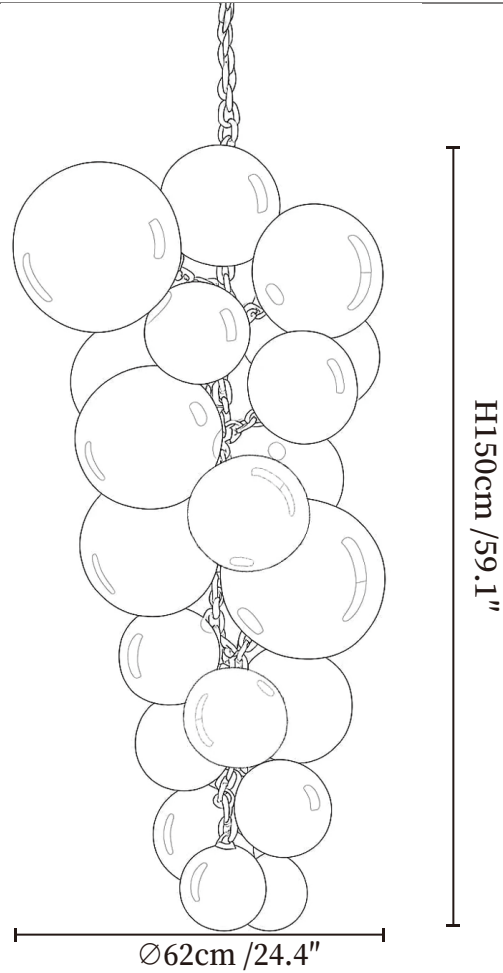

SPECIFICATION SHEET

SPECIFICATION DETAILS

*For custom options, consult factory for details

Fixture Dimensions	Ø 23.6" x H 39.4"
Light source	Integrated LED
Wattage	~ 5W
Voltage	AC 110-240V
Dimming	Not supported
CRI(Ra)	90+ CRI
Mounting	Hardwired.
LED Rated Life	30000 hours
Color Temperature	Warm Light (3000K), Neutral Light (4000K), Cool Light (6000K)
Control method	Compatible with common wall switches (not included)
Finishes	Nickel.
Shadow Details	White, Orange, Purple, Blue.
Material	Metal, Glass.
Rod Length	Chain lengths range between 11.8", the length can be specified according to needs

SPECIFICATION SHEET

SPECIFICATION DETAILS

*For custom options, consult factory for details

Fixture Dimensions	Ø 23.6" x H 39.4"
Light source	Integrated LED
Wattage	~ 5W
Voltage	AC 110-240V
Dimming	Not supported
CRI(Ra)	90+ CRI
Mounting	Hardwired.
LED Rated Life	30000 hours
Color Temperature	Warm Light (3000K), Neutral Light (4000K), Cool Light (6000K)
Control method	Compatible with common wall switches(not included)
Finishes	Nickel.
Shadow Details	White, Orange, Purple, Blue.
Material	Metal, Glass.
Rod Length	Chain lengths range between 11.8", the length can be specified according to needs